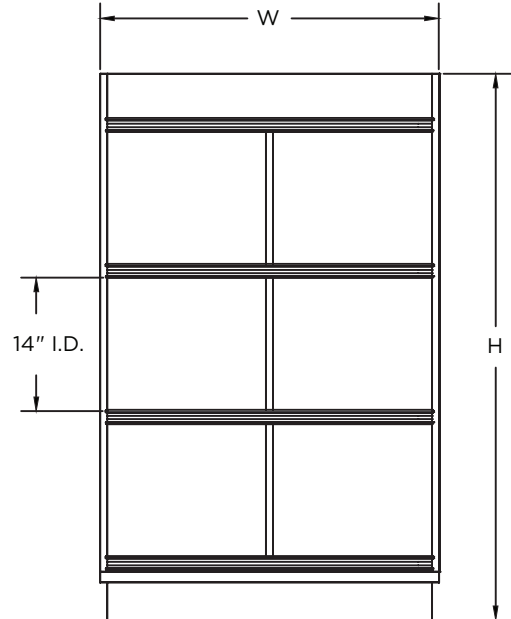

## DESCRIPTION

Drive sales by creating eye-catching promotional End Caps. Use in your wine department or any high-impact location in the store.

## FEATURES

- 4 Levels of Merchandising Area for Wine/Liquor
- Heavy Duty Levelers for Easy Installation
- Metal PTM
- ABS Shelf Liners
- Variety of Colors/Options

## APPLICATIONS

- Use as an End Cap on Wall Units
- Use as an End Cap on Gondola Shelving

STYLE	ITEM #	SIZES W x D x H
4-LEVEL CURVED WINE END CAP	C-WD-CEND	36" X 21" X 58" 42" X 21" X 58" 48" X 21" X 58"