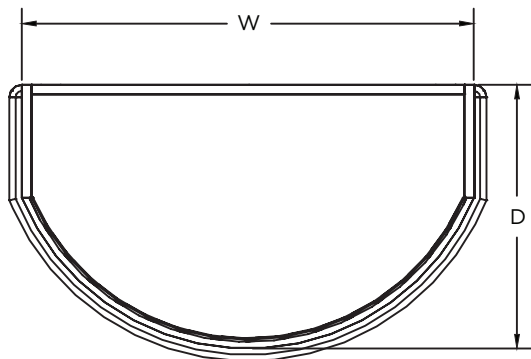

# 4-LEVEL CURVED WINE END CAP

## APPLICATIONS

- Use as an End Cap on Wall Units
- Use as an End Cap on Gondola Shelving

STYLE	ITEM #	SIZES W x D x H
4-LEVEL CURVED WINE END CAP	C-WD-CEND	36" X 21" X 58" 42" X 21" X 58" 48" X 21" X 58"