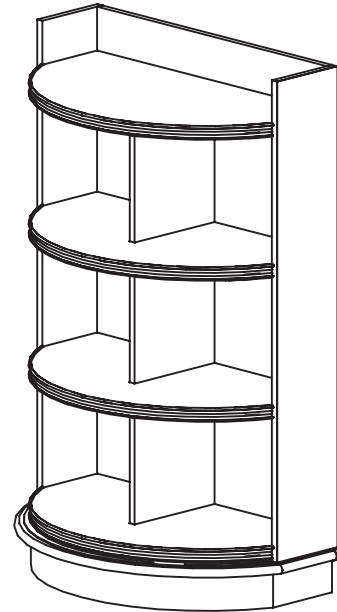

# 4-LEVEL CURVED WINE END CAP

## DESCRIPTION

Drive sales by creating eye-catching promotional End Caps. Use in your wine department or any high-impact location in the store.

## FEATURES

- 4 Levels of Merchandising Area for Wine/Liquor
- Heavy Duty Levelers for Easy Installation
- Metal PTM
- ABS Shelf Liners
- Variety of Colors/Options

## APPLICATIONS

- Use as an End Cap on Wall Units
- Use as an End Cap on Gondola Shelving

STYLE	ITEM #	SIZES W x D x H
4-LEVEL CURVED WINE END CAP	C-WD-CEND	36" X 21" X 58" 42" X 21" X 58" 48" X 21" X 58"