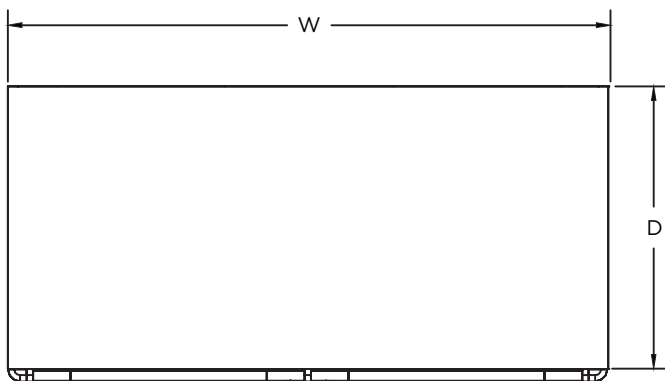

LOCKABLE WINE WALL UNIT

DESCRIPTION

JSI's Lockable Wall Unit matches our wall shelving profile, while providing a secure location for higher value items.

FEATURES

- 4 or 5 Levels of Merchandising Area for Wine/Liquor
- Adjustable Shelves
- Fixed Center Shelf
- Heavy Duty Levelers for Easy Installation
- Wooden PTM
- ABS Shelf Liners
- Variety of Colors/Options

APPLICATIONS

- Use as an End Cap or Stand-Alone Unit
- Incorporate Unit into a Lineup of Wine Wall Units

STYLE	ITEM #	SIZES W x D x H
LOCKABLE WINE WALL UNIT	C-WD-LOCK	48" X 18" X 58" 48" X 24" X 58" 48" X 18" X 84" 48" X 24" X 84"