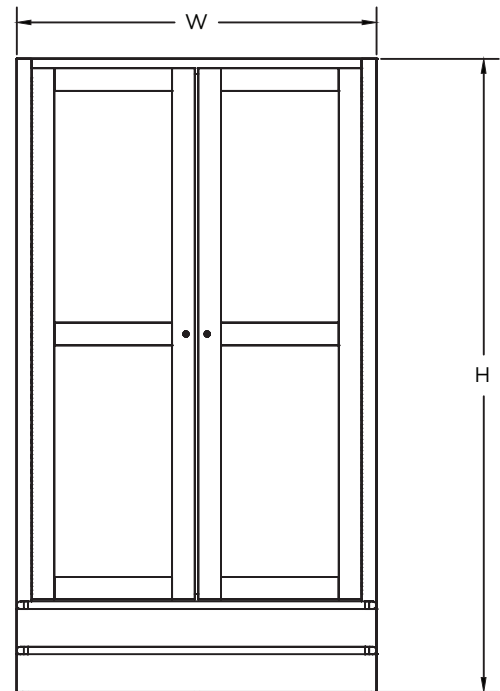

LOCKABLE WINE WALL UNIT

DESCRIPTION

JSI's Lockable Wall Unit matches our wall shelving profile, while providing a secure location for higher value items.

FEATURES

- 4 or 5 Levels of Merchandising Area for Wine/Liquor
- Adjustable Shelves
- Fixed Center Shelf
- Heavy Duty Levelers for Easy Installation
- Wooden PTM
- ABS Shelf Liners
- Variety of Colors/Options

APPLICATIONS

- Use as an End Cap or Stand-Alone Unit
- Incorporate Unit into a Lineup of Wine Wall Units

STYLE	ITEM #	SIZES W x D x H
LOCKABLE WINE WALL UNIT	C-WD-LOCK	48" X 18" X 58" 48" X 24" X 58" 48" X 18" X 84" 48" X 24" X 84"