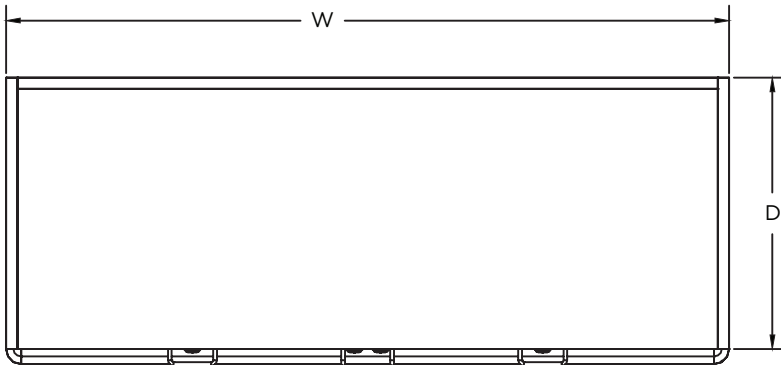

WINE STEWARD

DESCRIPTION

JSI's Wine Steward cabinet is a great addition to your wine department, providing a location for communication with your customer and needed department storage.

FEATURES

- 2 Locking Drawers
- Locking Storage with 2 Adjustable Shelves
- Heavy Duty Levelers for Easy Installation
- Variety of Colors/Options

APPLICATIONS

- Use as an End Cap or Stand-Alone Unit
- Incorporate Unit into a Lineup of Wine Wall Units

STYLE	ITEM #	SIZES W x D x H
WINE STEWARD	C-WD-STW	36" X 18" X 84" 48" X 18" X 84" 36" X 24" X 84" 48" X 24" X 84"