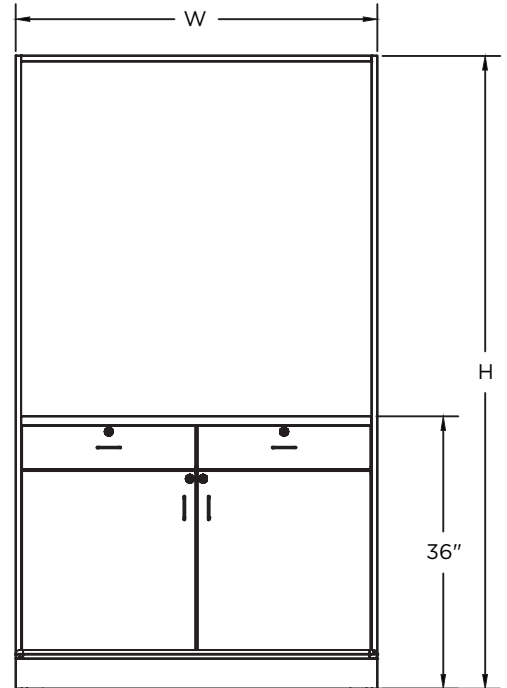

WINE STEWARD

DESCRIPTION

JSI's Wine Steward cabinet is a great addition to your wine department, providing a location for communication with your customer and needed department storage.

FEATURES

- 2 Locking Drawers
- Locking Storage with 2 Adjustable Shelves
- Heavy Duty Levelers for Easy Installation
- Variety of Colors/Options

APPLICATIONS

- Use as an End Cap or Stand-Alone Unit
- Incorporate Unit into a Lineup of Wine Wall Units

STYLE	ITEM #	SIZES W x D x H
WINE STEWARD	C-WD-STW	36" X 18" X 84" 48" X 18" X 84" 36" X 24" X 84" 48" X 24" X 84"