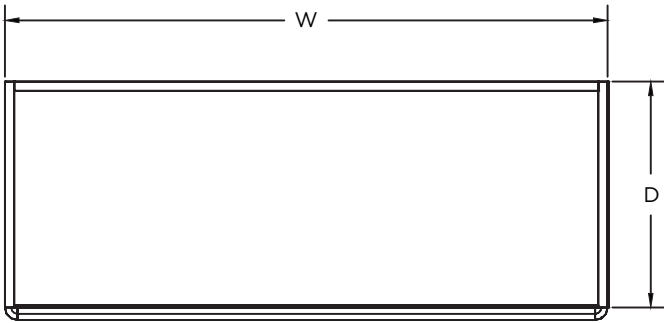

LOW WALL WINE UNIT

DESCRIPTION

All of our shelving is designed to meet the unique requirements of wine and liquor display, including weight capacity, labeling and various merchandising options.

FEATURES

- 4 Levels of Merchandising Area for Wine/Liquor
- JSI Metal Reinforced Anti-Sag Shelf Support
- Heavy Duty Levelers for Easy Installation
- Wooden PTM
- ABS Shelf Liners
- Variety of Colors/Options

APPLICATIONS

- Create a Run of Units for a Wall or an Island Display or Use as an End Cap

STYLE	ITEM #	SIZES W x D x H
LOW WINE UNIT	C-WD-L-IN	36" X 18" X 58" 36" X 24" X 58" 48" X 18" X 58" 48" X 24" X 58"