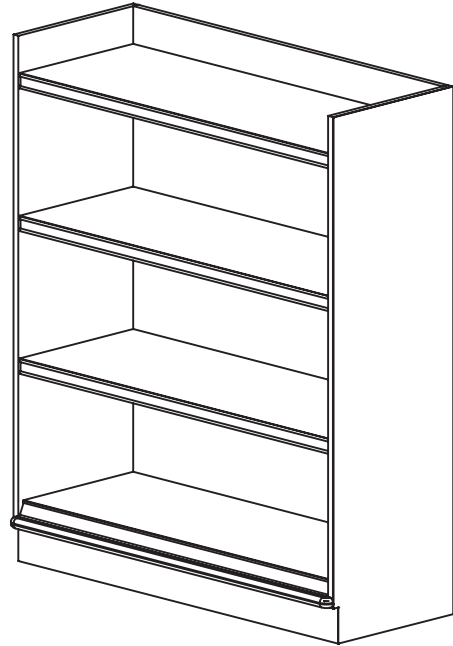

LOW WALL WINE UNIT

140 Park Street • Milo, Maine 04463 • 800.332.5507 TEL • 207.943.5632 FAX • JSISTOREFIXTURES.COM
Milo, Maine • Bangor, Maine • Suwanee, Georgia • Payson, Utah • Greenville, South Carolina • Collingwood, Ontario

LOW WALL WINE UNIT

DESCRIPTION

All of our shelving is designed to meet the unique requirements of wine and liquor display, including weight capacity, labeling and various merchandising options.

FEATURES

- 4 Levels of Merchandising Area for Wine/Liquor
- JSI Metal Reinforced Anti-Sag Shelf Support
- Heavy Duty Levelers for Easy Installation
- Wooden PTM
- ABS Shelf Liners
- Variety of Colors/Options

APPLICATIONS

- Create a Run of Units for a Wall or an Island Display or Use as an End Cap

STYLE	ITEM #	SIZES W x D x H
LOW WINE UNIT	C-WD-L-IN	36" X 18" X 58" 36" X 24" X 58" 48" X 18" X 58" 48" X 24" X 58"