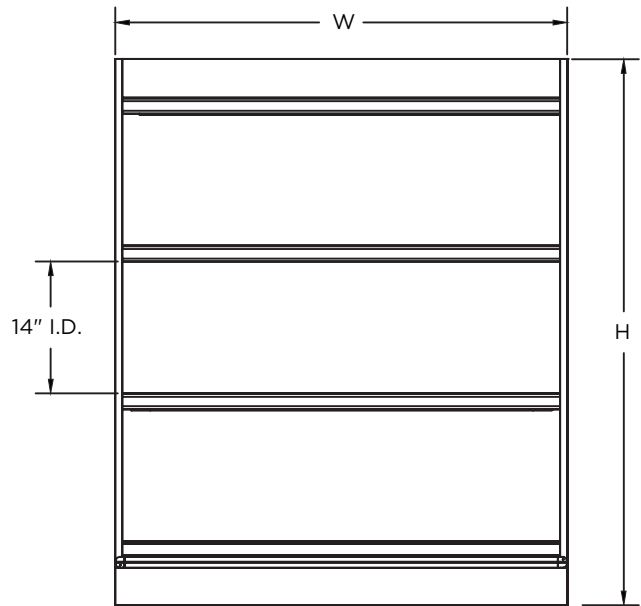

LOW WALL WINE UNIT

DESCRIPTION

All of our shelving is designed to meet the unique requirements of wine and liquor display, including weight capacity, labeling and various merchandising options.

FEATURES

- 4 Levels of Merchandising Area for Wine/Liquor
- JSI Metal Reinforced Anti-Sag Shelf Support
- Heavy Duty Levelers for Easy Installation
- Wooden PTM
- ABS Shelf Liners
- Variety of Colors/Options

APPLICATIONS

- Create a Run of Units for a Wall or an Island Display or Use as an End Cap

STYLE	ITEM #	SIZES W x D x H
LOW WINE UNIT	C-WD-L-IN	36" X 18" X 58" 36" X 24" X 58" 48" X 18" X 58" 48" X 24" X 58"