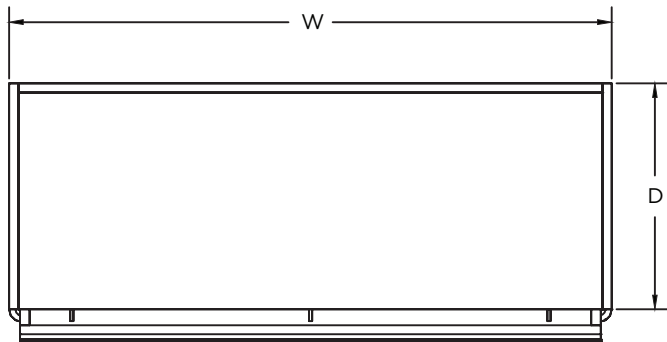

HIGH WALL WINE UNIT WITH 3 DIVIDER BOX-STYLE SHELVES

DESCRIPTION

All of our shelving is designed to meet the unique requirements of wine and liquor display, including weight capacity, labeling, and various merchandising options.

APPLICATIONS

- Create a Run of Units for a Wall or an Island Display or Use as an End Cap

STYLE	ITEM #	SIZES W x D x H
HIGH WALL WINE UNIT WITH 3 DIVIDER BOX-STYLE SHELVES	C-WD-H-IN-D	36" X 18" X 84"
	C-WD-H-IN-P	36" X 24" X 84"
	-D FOR WOOD VERTICAL DIVIDERS	48" X 18" X 84"
	-P FOR PLEXI ANGLE DIVIDERS	48" X 24" X 84"