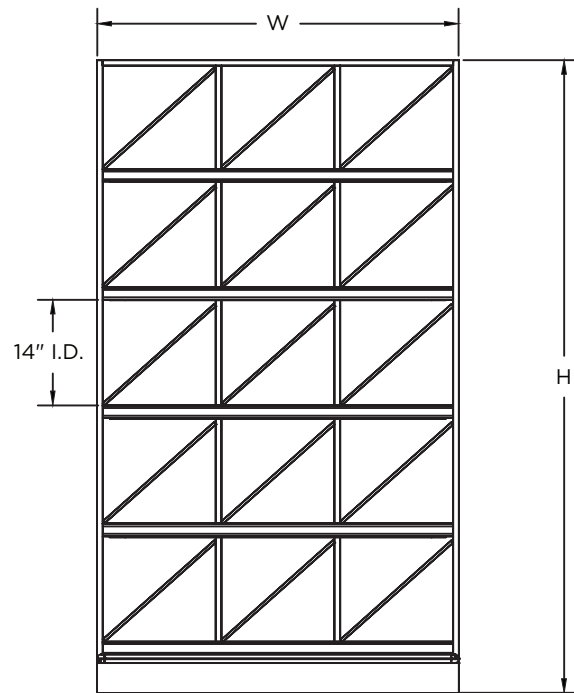

HIGH WALL WINE UNIT WITH 3 DIVIDER BOX-STYLE SHELVES

DESCRIPTION

All of our shelving is designed to meet the unique requirements of wine and liquor display, including weight capacity, labeling, and various merchandising options.

FEATURES

- 5 Levels of Merchandising Area for Wine/Liquor
- JSI Metal Reinforced Anti-Sag Shelf Support
- Heavy Duty Levelers for Easy Installation
- Wooden PTM
- ABS Shelf Liners
- Clear Plexi Dividers on All Levels
- Variety of Colors/Options

APPLICATIONS

- Create a Run of Units for a Wall or an Island Display or Use as an End Cap

STYLE	ITEM #	SIZES W x D x H
HIGH WALL WINE UNIT WITH 3 DIVIDER BOX-STYLE SHELVES	C-WD-H-IN-D	36" X 18" X 84"
	C-WD-H-IN-P	36" X 24" X 84"
	-D FOR WOOD VERTICAL DIVIDERS	48" X 18" X 84"
	-P FOR PLEXI ANGLE DIVIDERS	48" X 24" X 84"