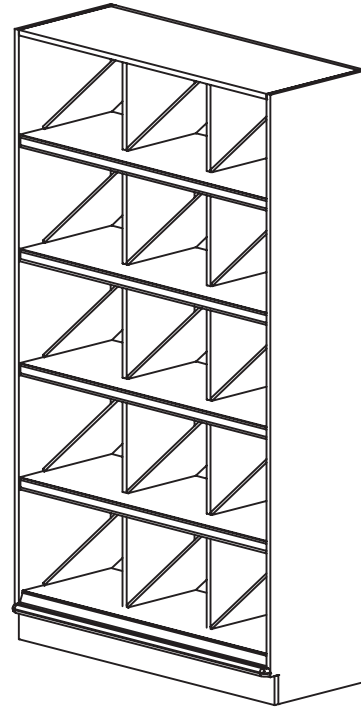

HIGH WALL WINE UNIT WITH 3 DIVIDER BOX-STYLE SHELVES

140 Park Street • Milo, Maine 04463 • 800.332.5507 TEL • 207.943.5632 FAX • JSISTOREFIXTURES.COM
Milo, Maine • Bangor, Maine • Suwanee, Georgia • Payson, Utah • Greenville, South Carolina • Collingwood, Ontario

HIGH WALL WINE UNIT WITH 3 DIVIDER BOX-STYLE SHELVES

DESCRIPTION

All of our shelving is designed to meet the unique requirements of wine and liquor display, including weight capacity, labeling, and various merchandising options.

FEATURES

- 5 Levels of Merchandising Area for Wine/Liquor
- JSI Metal Reinforced Anti-Sag Shelf Support
- Heavy Duty Levelers for Easy Installation
- Wooden PTM
- ABS Shelf Liners
- Clear Plexi Dividers on All Levels
- Variety of Colors/Options

APPLICATIONS

- Create a Run of Units for a Wall or an Island Display or Use as an End Cap

STYLE	ITEM #	SIZES W x D x H
HIGH WALL WINE UNIT WITH 3 DIVIDER BOX-STYLE SHELVES	C-WD-H-IN-D	36" X 18" X 84"
	C-WD-H-IN-P	36" X 24" X 84"
	-D FOR WOOD VERTICAL DIVIDERS	48" X 18" X 84"
	-P FOR PLEXI ANGLE DIVIDERS	48" X 24" X 84"