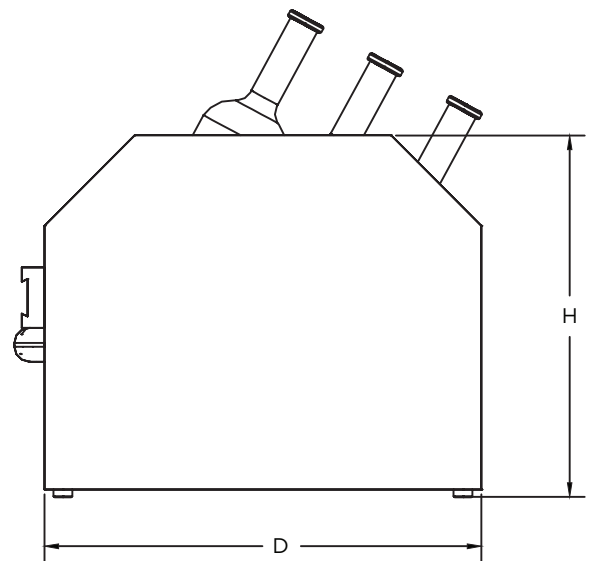

APPLICATIONS

- Use as a Spot Merchandiser Under a Deli Case
- Create a Run Under a Case for a Large Display

STYLE	ITEM #	SIZES W x D x H
WINE UNDER-CASE MERCHANDISER	C-WD-UCM	36" X 15 1/2" X 12" 48" X 15 1/2" X 12"