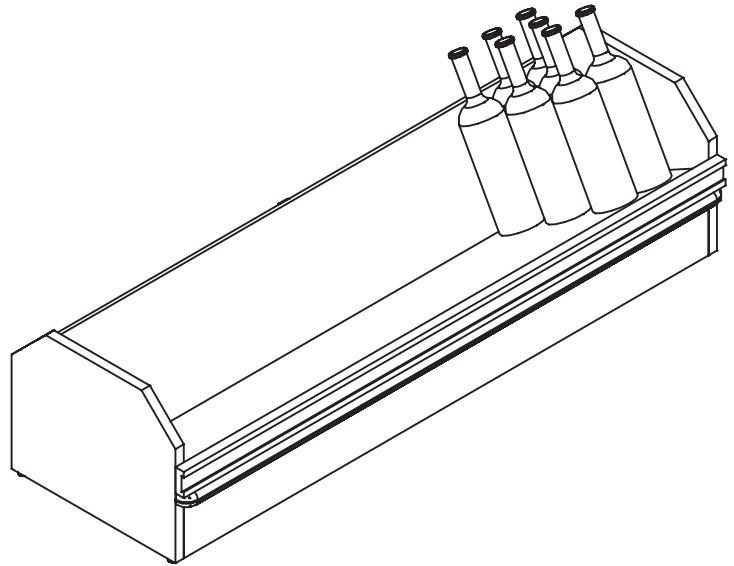

WINE UNDER-CASE MERCHANDISER

DESCRIPTION

JSI Under-Case Merchandisers fit below most service perimeter department cases, and can provide a high-impact impulse sale location for wine and beer.

FEATURES

- Large Merchandising Area for Wine/Beer
- Wooden PTM
- Variety of Colors/Options

APPLICATIONS

- Use as a Spot Merchandiser Under a Deli Case
- Create a Run Under a Case for a Large Display

STYLE	ITEM #	SIZES W x D x H
WINE UNDER-CASE MERCHANDISER	C-WD-UCM	36" X 15 1/2" X 12" 48" X 15 1/2" X 12"