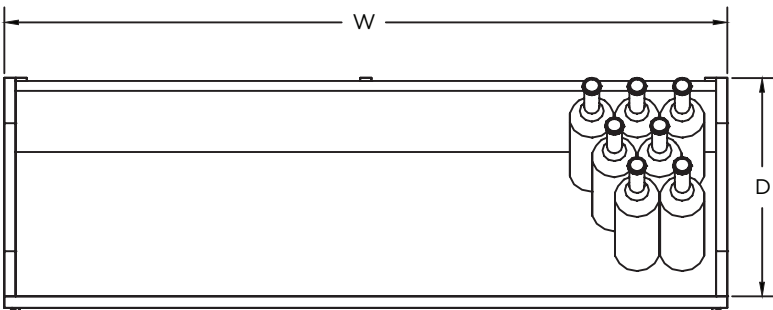

WINE UNDER-CASE MERCHANDISER

DESCRIPTION

JSI Under-Case Merchandisers fit below most service perimeter department cases, and can provide a high-impact impulse sale location for wine and beer.

FEATURES

- Large Merchandising Area for Wine/Beer
- Wooden PTM
- Variety of Colors/Options

APPLICATIONS

- Use as a Spot Merchandiser Under a Deli Case
- Create a Run Under a Case for a Large Display

STYLE	ITEM #	SIZES W x D x H
WINE UNDER-CASE MERCHANDISER	C-WD-UCM	36" X 15 1/2" X 12" 48" X 15 1/2" X 12"