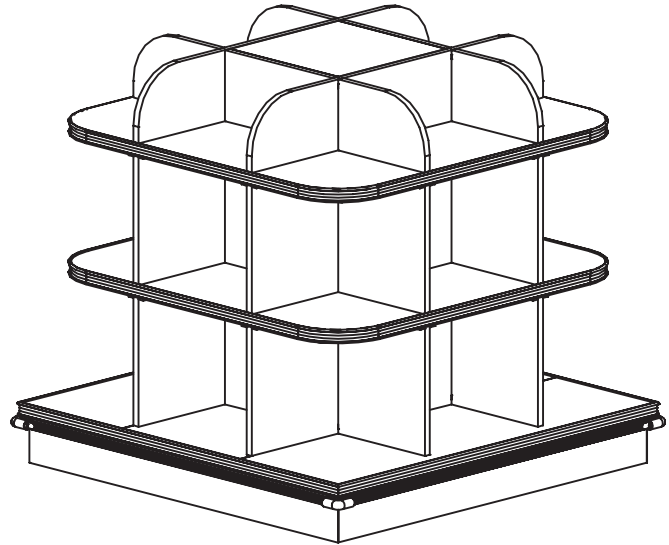

WINE ISLAND

DESCRIPTION

JSI shop-around Island merchandisers can be placed virtually anywhere in the store to promote impulse wine sales.

FEATURES

- 3 Levels of Merchandising Area for Wine/Liquor
- Metal PTM
- 3" Locking Casters
- Variety of Colors/Options

APPLICATIONS

- Use as a Stand-Alone Merchandiser

STYLE	ITEM #	SIZES W x D x H
WINE ISLAND	C-WD-SA-B	48" X 48" X 47"

MATERIALS, FINISHES, AND ACCESSORIES

Please refer to our "Stains and Accessories" brochure to see our wide range of materials, finishes, and accessories.