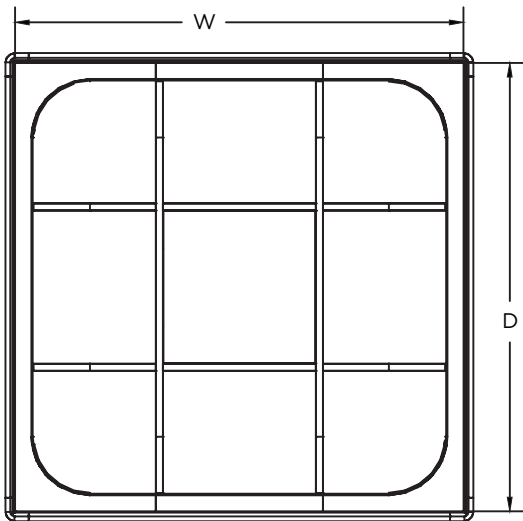

WINE ISLAND

DESCRIPTION

JSI shop-around Island merchandisers can be placed virtually anywhere in the store to promote impulse wine sales.

FEATURES

- 3 Levels of Merchandising Area for Wine/Liquor
- Metal PTM
- 3" Locking Casters
- Variety of Colors/Options

APPLICATIONS

- Use as a Stand-Alone Merchandiser

STYLE	ITEM #	SIZES W x D x H
WINE ISLAND	C-WD-SA-B	48" X 48" X 47"

MATERIALS, FINISHES, AND ACCESSORIES

Please refer to our "Stains and Accessories" brochure to see our wide range of materials, finishes, and accessories.