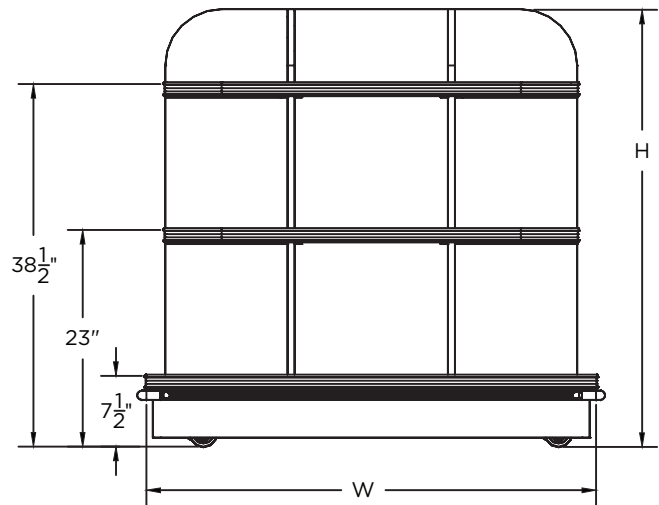

WINE ISLAND

DESCRIPTION

JSI shop-around Island merchandisers can be placed virtually anywhere in the store to promote impulse wine sales.

FEATURES

- 3 Levels of Merchandising Area for Wine/Liquor
- Metal PTM
- 3" Locking Casters
- Variety of Colors/Options

APPLICATIONS

- Use as a Stand-Alone Merchandiser

STYLE	ITEM #	SIZES W x D x H
WINE ISLAND	C-WD-SA-B	48" X 48" X 47"

MATERIALS, FINISHES, AND ACCESSORIES

Please refer to our "Stains and Accessories" brochure to see our wide range of materials, finishes, and accessories.