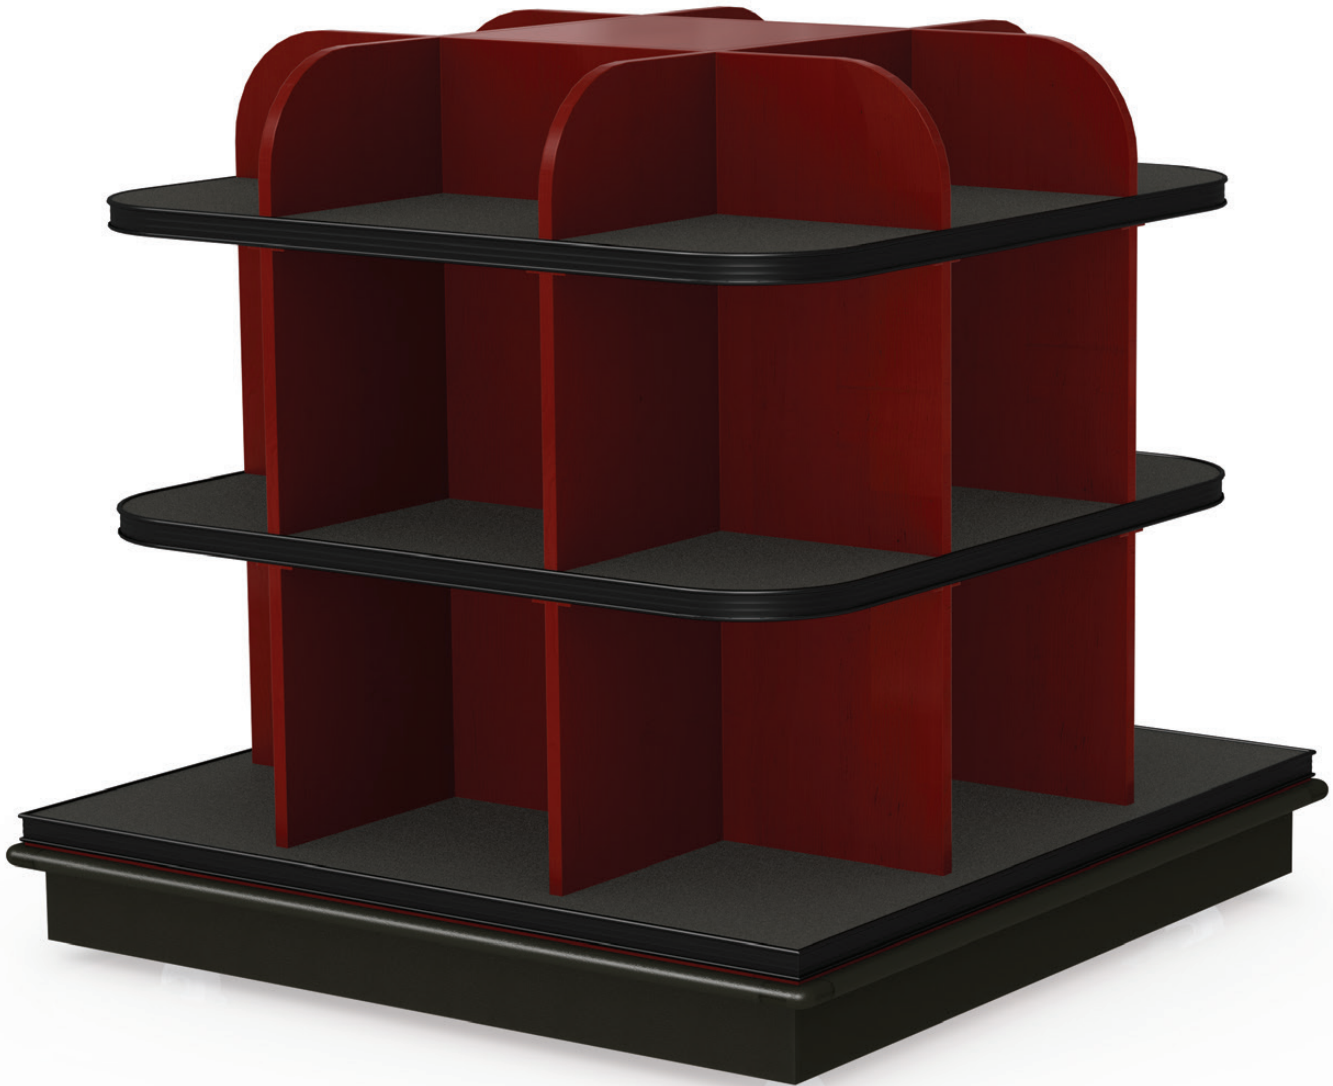

WINE ISLAND

140 Park Street • Milo, Maine 04463 • 800.332.5507 TEL • 207.943.5632 FAX • JSISTOREFIXTURES.COM
Milo, Maine • Bangor, Maine • Suwanee, Georgia • Payson, Utah • Greenville, South Carolina • Collingwood, Ontario