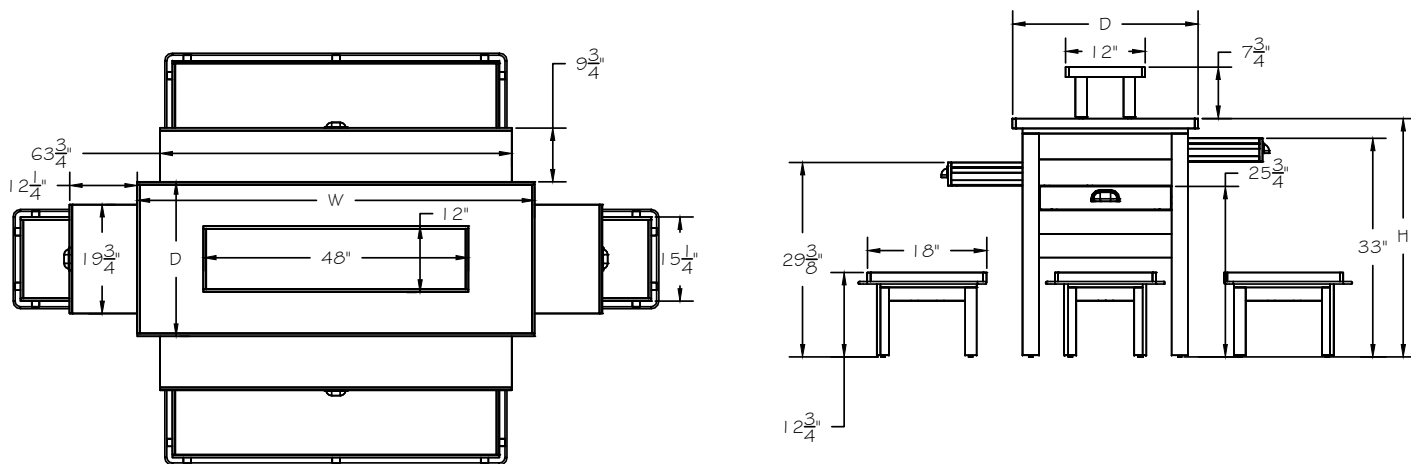

6' LONG DRAWER-STYLE NESTING TABLE SHOWN WITH ALL SHELVES IN EXTENDED POSITIONS AND LOWER NESTING TABLES PULLED OUT

FEATURES

- 4 Pull-Out Drawer-Style Shelves
- 4 Lower Nesting Tables
- Large Merchandising Area
- 8" H Removable Topper for Multi-Level Merchandising
- Metal Bumper on Lower Nesting Tables

OPTIONS

- Variety of Materials / Stains / Options

APPLICATIONS

- Use with Packaged Bakery
- Stand Alone Merchandiser

STYLE	ITEM #	SIZES W x D x H
DRAWER-STYLE NESTING TABLE SET	C-DNT	48" X 28" X 36" H 72" X 28" X 36" H