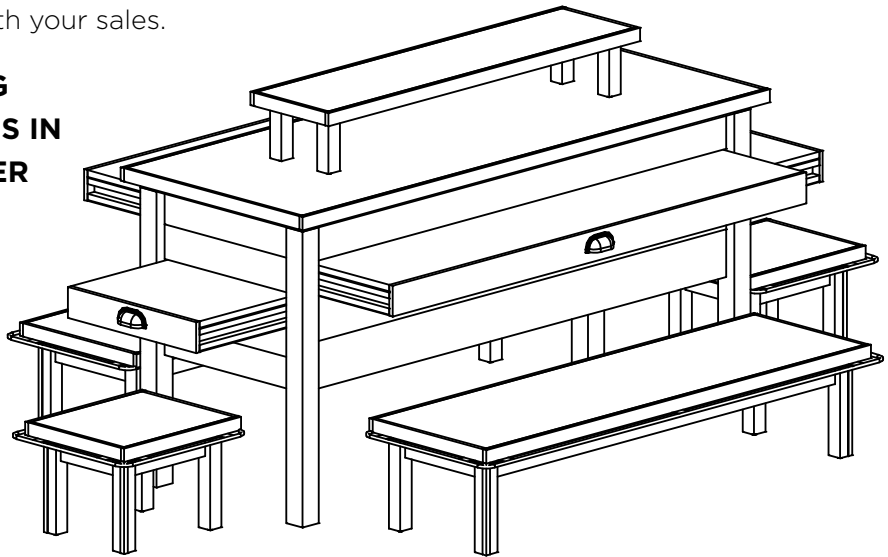

DRAWER-STYLE NESTING TABLE

DESCRIPTION

JSI's Drawer-Style Nesting Table is an attractive display, ideal for creating a massive presentation, no matter what your sales volume is. The pull-out drawers and lower nesting tables allow this table to flex with your sales.

6' LONG DRAWER-STYLE NESTING TABLE SHOWN WITH ALL SHELVES IN EXTENDED POSITIONS AND LOWER NESTING TABLES PULLED OUT

FEATURES

- 4 Pull-Out Drawer-Style Shelves
- 4 Lower Nesting Tables
- Large Merchandising Area
- 8" H Removable Topper for Multi-Level Merchandising
- Metal Bumper on Lower Nesting Tables

OPTIONS

- Variety of Materials / Stains / Options

APPLICATIONS

- Use with Packaged Bakery
- Stand Alone Merchandiser

STYLE	ITEM #	SIZES W x D x H
DRAWER-STYLE NESTING TABLE SET	C-DNT	48" X 28" X 36" H 72" X 28" X 36" H