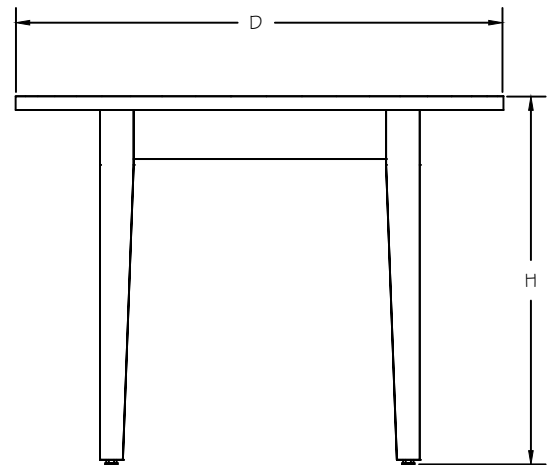

ROUND BAKERY TABLE

DESCRIPTION

Our Round Bakery Table is perfect for bakery promo. Use at the store entrance or as a department lead-in to highlight a signature item.

ROUND BAKERY TABLE WITH STAINED WOOD TOP AND FRAME

FEATURES

- Large Merchandising Area for Packaged Bakery Goods
- Variety of Materials/Finishes/Options

APPLICATIONS

- Use as a Stand-Alone Spot Merchandiser

STYLE	ITEM #	SIZES W x D x H
ROUND BAKERY TABLE	C-RT	40" X 30"