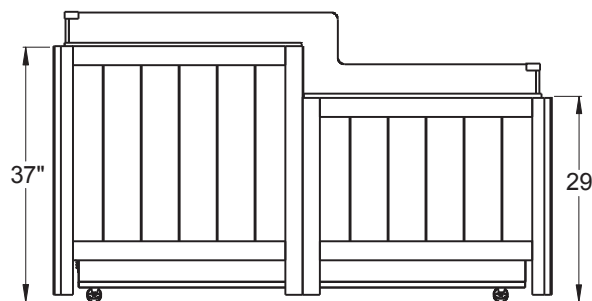

6'X3' TWO-TIERED REFRIGERATED ORCHARD BIN

DESCRIPTION

Our Refrigerated Two-Tiered Orchard Bin can be used as a stand-alone display or mixed with a variety of dry fixtures to create even more elevations. JSI's Refrigerated Orchard Bins are available in our full range of styles and finish options to perfectly match your store's decor.

OPTIONAL ACCESSORIES

- Stackable Towers
- Corner Guards
- Corner Brackets
- Black Bumper

W x D x H				POWER						
MODEL	Brunswick	Sebago	Baxter	V	Ph	Hz	AMPS	FUSE SIZE	HP	BTU/hr @ 90F
RBD0362	72" X 36" X 42"	72" X 36" X 42"	74" X 37" X 42"	115	1	60	14.8	20	1/2	4750