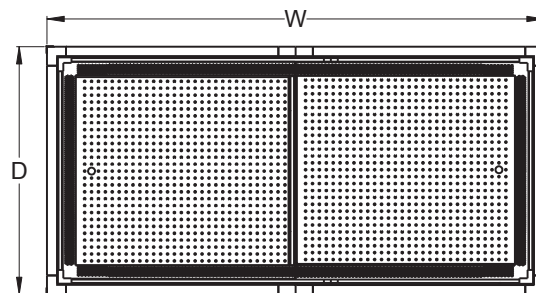

6'X3' TWO-TIERED REFRIGERATED ORCHARD BIN

DESCRIPTION

Our Refrigerated Two-Tiered Orchard Bin can be used as a stand-alone display or mixed with a variety of dry fixtures to create even more elevations. JSI's Refrigerated Orchard Bins are available in our full range of styles and finish options to perfectly match your store's decor.

FEATURES

High-Efficiency Fan Motors

Variety of Merchandising Accessories

Slide-Out Service Drawer

STANDARD FEATURES

- Electronic Control
- Removable Service Panels
- Digital Solar Thermometer
- Designed to Maintain Temperatures at 38°F to 50°F

OPTIONAL ACCESSORIES

- Stackable Towers
- Corner Guards
- Corner Brackets
- Black Bumper

W x D x H				POWER						
MODEL	Brunswick	Sebago	Baxter	V	Ph	Hz	AMPS	FUSE SIZE	HP	BTU/hr @ 90F
RBD0362	72" X 36" X 42"	72" X 36" X 42"	74" X 37" X 42"	115	1	60	14.8	20	1/2	4750