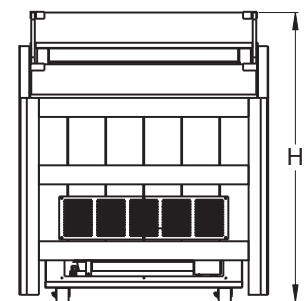

6'X3' TWO-TIERED REFRIGERATED ORCHARD BIN

DESCRIPTION

Our Refrigerated Two-Tiered Orchard Bin can be used as a stand-alone display or mixed with a variety of dry fixtures to create even more elevations. JSI's Refrigerated Orchard Bins are available in our full range of styles and finish options to perfectly match your store's decor.

FEATURES

High-Efficiency Fan Motors

Variety of Merchandising Accessories

Slide-Out Service Drawer

STANDARD FEATURES

- Electronic Control
- Removable Service Panels
- Digital Solar Thermometer
- Designed to Maintain Temperatures at 38°F to 50°F

OPTIONAL ACCESSORIES

- Stackable Towers
- Corner Guards
- Corner Brackets
- Black Bumper

W x D x H				POWER						
MODEL	Brunswick	Sebago	Baxter	V	Ph	Hz	AMPS	FUSE SIZE	HP	BTU/hr @ 90F
RBD0362	72" X 36" X 42"	72" X 36" X 42"	74" X 37" X 42"	115	1	60	14.8	20	1/2	4750