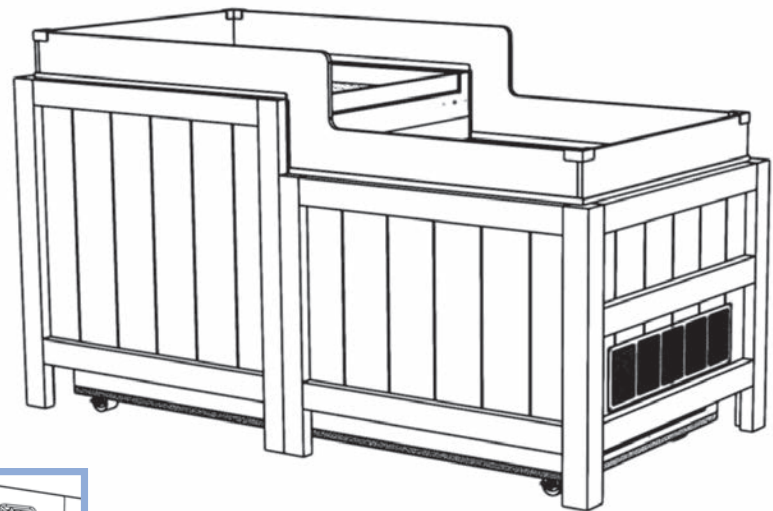

6'X3' TWO-TIERED REFRIGERATED ORCHARD BIN

Critical
TEMP

140 Park Street • Milo, Maine 04463 • 800.332.5507 TEL • 207.943.5632 FAX • JSISTOREFIXTURES.COM
Milo, Maine • Bangor, Maine • Suwanee, Georgia • Payson, Utah • Greenville, South Carolina • Collingwood, Ontario

6'X3' TWO-TIERED REFRIGERATED ORCHARD BIN

DESCRIPTION

Our Refrigerated Two-Tiered Orchard Bin can be used as a stand-alone display or mixed with a variety of dry fixtures to create even more elevations. JSI's Refrigerated Orchard Bins are available in our full range of styles and finish options to perfectly match your store's decor.

FEATURES

High-Efficiency Fan Motors

Variety of Merchandising Accessories

Slide-Out Service Drawer

STANDARD FEATURES

- Electronic Control
- Removable Service Panels
- Digital Solar Thermometer
- Designed to Maintain Temperatures at 38°F to 50°F