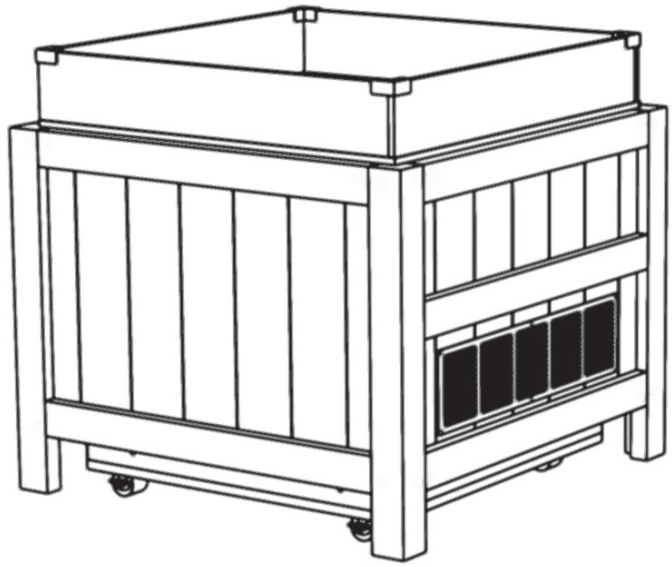

3'X3' REFRIGERATED ORCHARD BIN

Critical
TEMP

140 Park Street • Milo, Maine 04463 • 800.332.5507 TEL • 207.943.5632 FAX • JSISTOREFIXTURES.COM
Milo, Maine • Bangor, Maine • Suwanee, Georgia • Payson, Utah • Greenville, South Carolina • Collingwood, Ontario

3'X3' REFRIGERATED ORCHARD BIN

DESCRIPTION

Whether used alone, as an end cap, spot merchandiser, or mixed with an array of dry fixtures, our Refrigerated Orchard Bins will help reduce shrink and drive sales higher in your fresh departments. JSI's Refrigerated Orchard Bins are available in our full range of styles and finish options to perfectly match your store's decor.

High-Efficiency Fan Motors

Variety of Merchandising Accessories

STANDARD FEATURES

- Electronic Control
- Removable Service Panels
- Digital Solar Thermometer
- Designed to Maintain Temperatures at 38°F to 50°F

OPTIONAL ACCESSORIES

- Stackable Towers
- Corner Guards
- Corner Brackets
- Black Bumper

| W x D x H | | | | POWER | | | | | | |
|-----------|-----------------|-----------------|-----------------|-------|----|----|------|-----------|-----|--------------|
| MODEL | Brunswick | Sebago | Baxter | V | Ph | Hz | AMPS | FUSE SIZE | HP | BTU/hr @ 90F |
| RBD0331 | 36" X 36" X 35" | 36" X 36" X 35" | 37" X 37" X 35" | 115 | 1 | 60 | 8.4 | 15 | 1/3 | 3090 |