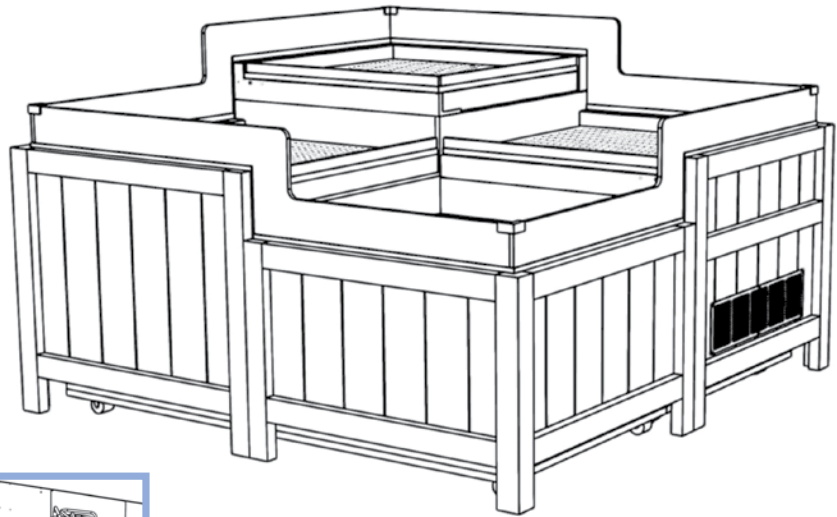

6'X6' THREE-TIERED REFRIGERATED ORCHARD BIN

140 Park Street • Milo, Maine 04463 • 800.332.5507 TEL • 207.943.5632 FAX • JSISTOREFIXTURES.COM
Milo, Maine • Bangor, Maine • Suwanee, Georgia • Payson, Utah • Greenville, South Carolina • Collingwood, Ontario

6'X6' THREE-TIERED REFRIGERATED ORCHARD BIN

DESCRIPTION

Our Refrigerated Three-Tiered Orchard Bin can be used as a stand-alone display or mixed with a variety of dry fixtures to create even more elevations. JSI's Refrigerated Orchard Bins are available in our full range of styles and finish options to perfectly match your store's decor.

FEATURES

High-Efficiency Fan Motors

Variety of Merchandising Accessories

Slide-Out Service Drawer

STANDARD FEATURES

- Electronic Control
- Removable Service Panels
- Digital Solar Thermometer
- Designed to Maintain Temperatures at 38°F to 50°F