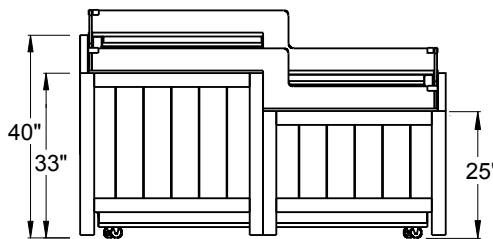

OPTIONAL ACCESSORIES

- Stackable Towers
- Corner Guards
- Corner Brackets
- Black Bumper

MODEL	W x D x H			POWER						
	Brunswick	Sebago	Baxter	V	Ph	Hz	AMPS	FUSE SIZE	HP	BTU/hr @ 90F
RBD0663	72" X 72" X 45"	72" X 72" X 45"	73" X 73" X 45"	208/230	1	60	12.8	20	1	8540