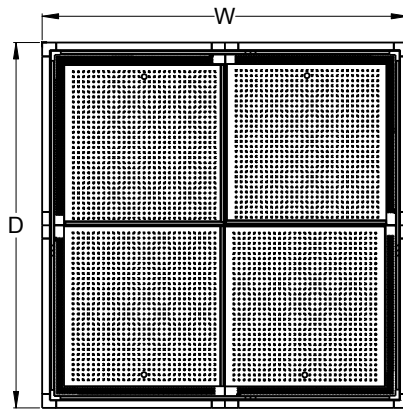

6'X6' THREE-TIERED REFRIGERATED ORCHARD BIN

DESCRIPTION

Our Refrigerated Three-Tiered Orchard Bin can be used as a stand-alone display or mixed with a variety of dry fixtures to create even more elevations. JSI's Refrigerated Orchard Bins are available in our full range of styles and finish options to perfectly match your store's decor.

OPTIONAL ACCESSORIES

- Stackable Towers
- Corner Guards
- Corner Brackets
- Black Bumper

MODEL	W x D x H			POWER						
	Brunswick	Sebago	Baxter	V	Ph	Hz	AMPS	FUSE SIZE	HP	BTU/hr @ 90F
RBD0663	72" X 72" X 45"	72" X 72" X 45"	73" X 73" X 45"	208/230	1	60	12.8	20	1	8540