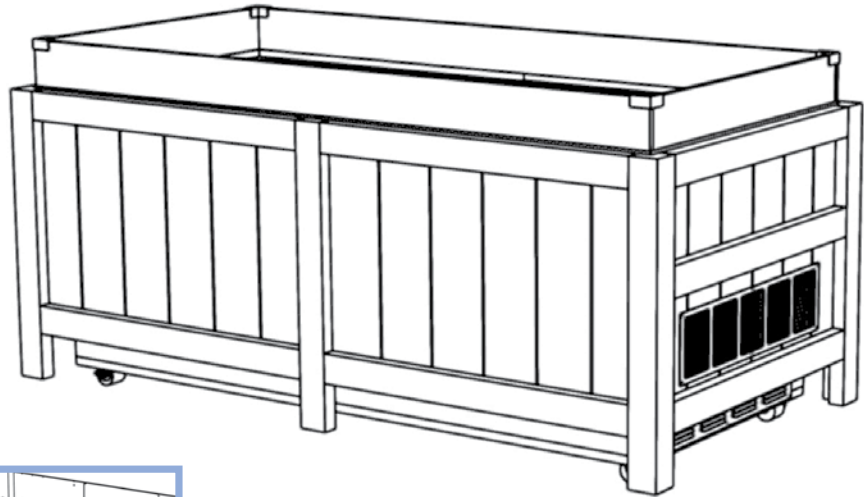

6'X3' REFRIGERATED ORCHARD BIN

140 Park Street • Milo, Maine 04463 • 800.332.5507 TEL • 207.943.5632 FAX • JSISTOREFIXTURES.COM
Milo, Maine • Bangor, Maine • Suwanee, Georgia • Payson, Utah • Greenville, South Carolina • Collingwood, Ontario

6'X3' REFRIGERATED ORCHARD BIN

DESCRIPTION

Our 6' x 3' Refrigerated Orchard Bin can be used as a stand-alone display or mixed with a variety of dry fixtures to create more elevations. JSI's Refrigerated Orchard Bins are available in our full range of styles and finish options to perfectly match your store's decor.

High-Efficiency Fan Motors

Variety of Merchandising Accessories

Slide-Out Service Drawer

STANDARD FEATURES

- Electronic Control
- Removable Service Panels
- Digital Solar Thermometer
- Designed to Maintain Temperatures at 38°F to 50°F

OPTIONAL ACCESSORIES

- Stackable Towers
- Corner Guards
- Corner Brackets
- Black Bumper

W x D x H				POWER						
MODEL	Brunswick	Sebago	Baxter	V	Ph	Hz	AMPS	FUSE SIZE	HP	BTU/hr @ 90F
RBD0361	72" X 36" X 34"	72" X 36" X 34"	74" X 37" X 34"	115	1	60	14.8	20	1/2	4750