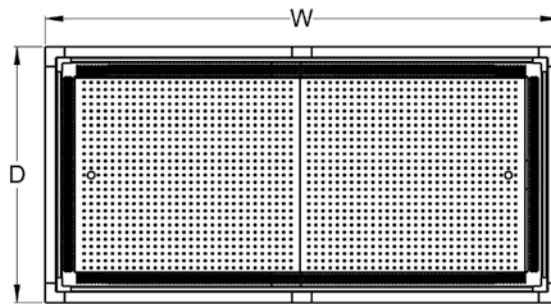

6'X3' REFRIGERATED ORCHARD BIN

DESCRIPTION

Our 6' x 3' Refrigerated Orchard Bin can be used as a stand-alone display or mixed with a variety of dry fixtures to create more elevations. JSI's Refrigerated Orchard Bins are available in our full range of styles and finish options to perfectly match your store's decor.

High-Efficiency Fan Motors

Variety of Merchandising Accessories

Slide-Out Service Drawer

STANDARD FEATURES

- Electronic Control
- Removable Service Panels
- Digital Solar Thermometer
- Designed to Maintain Temperatures at 38°F to 50°F

OPTIONAL ACCESSORIES

- Stackable Towers
- Corner Guards
- Corner Brackets
- Black Bumper

W x D x H				POWER						
MODEL	Brunswick	Sebago	Baxter	V	Ph	Hz	AMPS	FUSE SIZE	HP	BTU/hr @ 90F
RBD0361	72" X 36" X 34"	72" X 36" X 34"	74" X 37" X 34"	115	1	60	14.8	20	1/2	4750