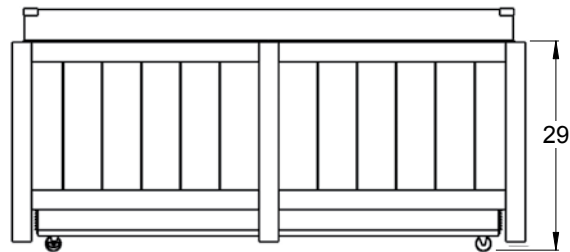

6'X3' REFRIGERATED ORCHARD BIN

DESCRIPTION

Our 6' x 3' Refrigerated Orchard Bin can be used as a stand-alone display or mixed with a variety of dry fixtures to create more elevations. JSI's Refrigerated Orchard Bins are available in our full range of styles and finish options to perfectly match your store's decor.

High-Efficiency Fan Motors

Variety of Merchandising Accessories

Slide-Out Service Drawer

STANDARD FEATURES

- Electronic Control
- Removable Service Panels
- Digital Solar Thermometer
- Designed to Maintain Temperatures at 38°F to 50°F

OPTIONAL ACCESSORIES

- Stackable Towers
- Corner Guards
- Corner Brackets
- Black Bumper

W x D x H				POWER						
MODEL	Brunswick	Sebago	Baxter	V	Ph	Hz	AMPS	FUSE SIZE	HP	BTU/hr @ 90F
RBD0361	72" X 36" X 34"	72" X 36" X 34"	74" X 37" X 34"	115	1	60	14.8	20	1/2	4750