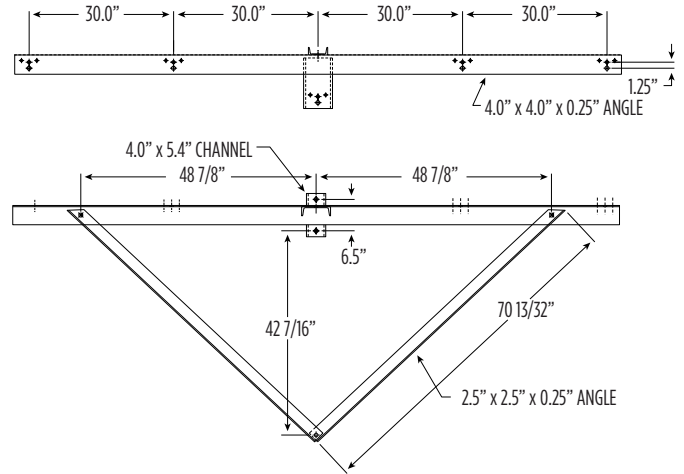

5 Light Bracket