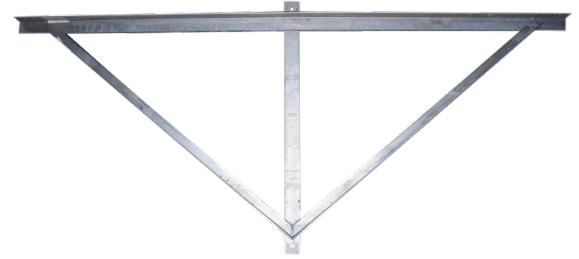

Catalog #: _____ Project: _____ Type: _____

Prepared By: _____ Date: _____

Wooden Pole Bracket (WPB)

Sports Flood Bracket

OVERVIEW

EPA	1.0-9.1
Width	36" - 156"

FEATURES & SPECIFICATIONS

- Steel bracket designed for wood pole retrofits.
- Able to hold either 2, 3, 4, 5, or 6 ZNF's.
- Five-Year Warranty.

COMPATIBLE FIXTURES

TYPICAL ORDER EXAMPLE: WPB 3 GLV

Prefix	Number of Fixtures	Finish
WPB - Wood Pole Bracket	2 3 4 5 6	GLV - Galvanized Steel¹

Need more information?
[Click here for our glossary.](#)

Have additional questions?
Call us at (800) 436-7800

Part Number	Description
79269002	ZNF 2 Light Wood Pole Bracket
79269003	ZNF 3 Light Wood Pole Bracket
79269004	ZNF 4 Light Wood Pole Bracket
79269005	ZNF 5 Light Wood Pole Bracket
79269006	ZNF 6 Light Wood Pole Bracket