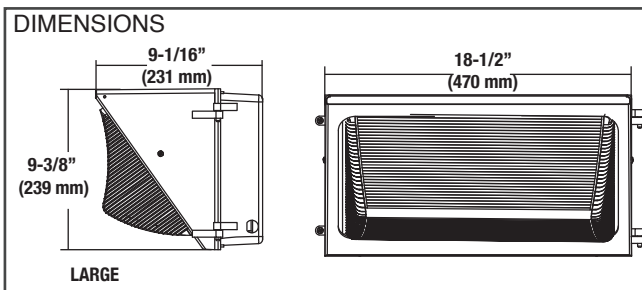

TECHNICAL INFORMATION

SWPL	PL1	
Color Temperature	4000K	5000K
System Wattage	90w	90w
Replaces	400w HID	400w HID
Lumens	9,191 lms	9,364 lms
Lumens Per Watt	91 lpw	92 lpw
CRI	80	80
Dimensions (Inches)	9.4" x 18.5" x 9.1"	
Weight	11.64 lbs.	