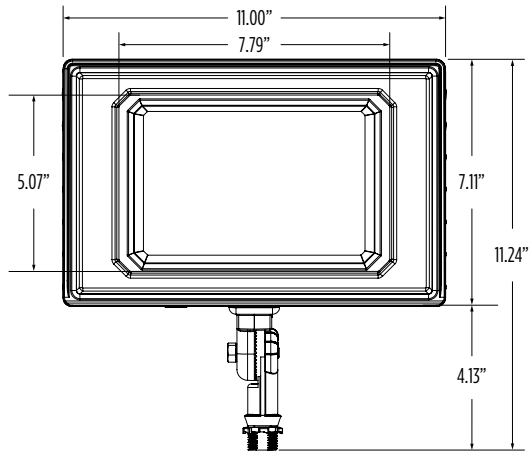

PRODUCT DIMENSIONS

Knuckle (KN) Mounting
Standard

Trunnion (TR) Mounting

Mounting Accessory
Tenon Top Fitter (item #660385)

Note: Weight 10 lbs., EPA 0.59.