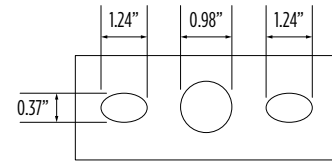

Trunnion (TR) Mounting