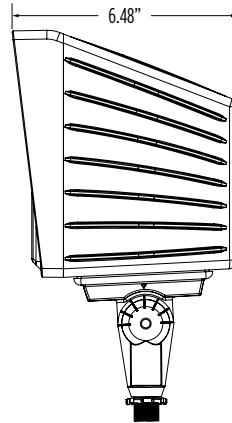

² LEDs are frequently updated therefore values are nominal.

³ Electrical data at 25C (77F). Actual wattage may differ by +/-10%.

Traditional Flood Large (TLFL) Outdoor Flood Light

Type: _____

 Have questions? Call us at (800) 436-7800

PRODUCT DIMENSIONS

Knuckle (KN) Mounting
Standard

Trunnion (TR) Mounting

Mounting Accessory
Tenon Top Fitter (item #660385)

Note: Weight 10 lbs., EPA 0.59.