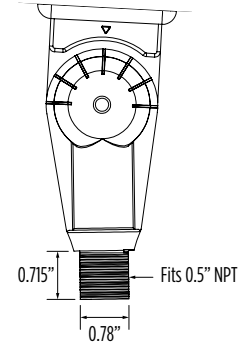

Installation

- Knuckle mount to metal 1/2" NPT. Vertical or Horizontal adjustment via aiming screws and locknut.
- Trunnion mount to any surface with 5/16" bolts (provided by others).
- Factory or field installable button photocell.

² LEDs are frequently updated therefore values are nominal.

³ Electrical data at 25C (77F). Actual wattage may differ by +/-10%.

Traditional Flood Large (TLFL) Outdoor Flood Light

Type: _____

 Have questions? Call us at (800) 436-7800

PRODUCT DIMENSIONS

Knuckle (KN) Mounting
Standard

Trunnion (TR) Mounting

Mounting Accessory
Tenon Top Fitter (item #660385)

Note: Weight 10 lbs., EPA 0.59.