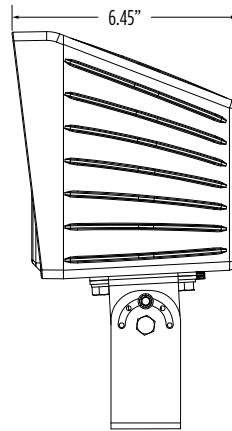

² LEDs are frequently updated therefore values are nominal.

³ Electrical data at 25C (77F). Actual wattage may differ by +/-10%.

Traditional Flood Large (TLFL) Outdoor Flood Light

Type: _____

 Have questions? Call us at (800) 436-7800

PRODUCT DIMENSIONS

Knuckle (KN) Mounting
Standard

Trunnion (TR) Mounting

Mounting Accessory
Tenon Top Fitter (item #660385)

Note: Weight 10 lbs., EPA 0.59.