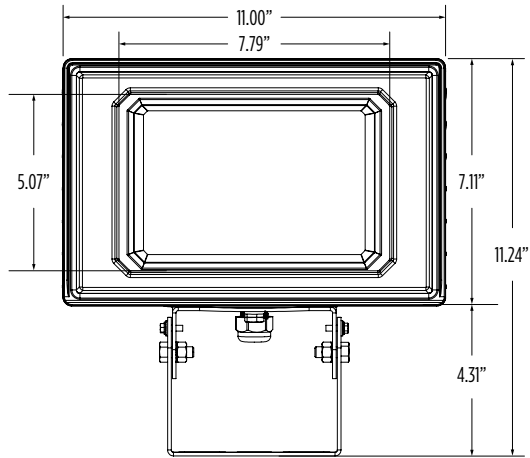

PRODUCT DIMENSIONS

Knuckle (KN) Mounting
Standard

Trunnion (TR) Mounting

Mounting Accessory
Tenon Top Fitter (item #660385)

Note: Weight 10 lbs., EPA 0.59.