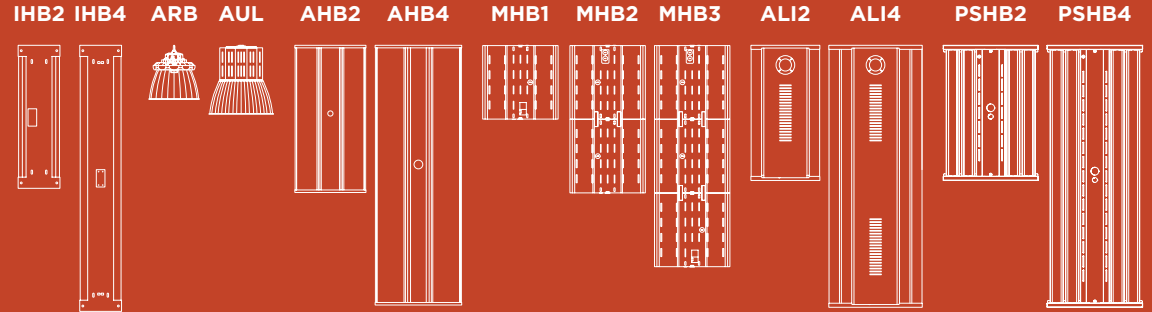

High Bay Position Guide

*Linear & Round High Bay
Fixtures for EVERY Application*

- Energy efficient, easy contractor-friendly lighting solutions
- Lightweight designs allow for minimal installation effort
- Form factor and lumen packages for every opportunity