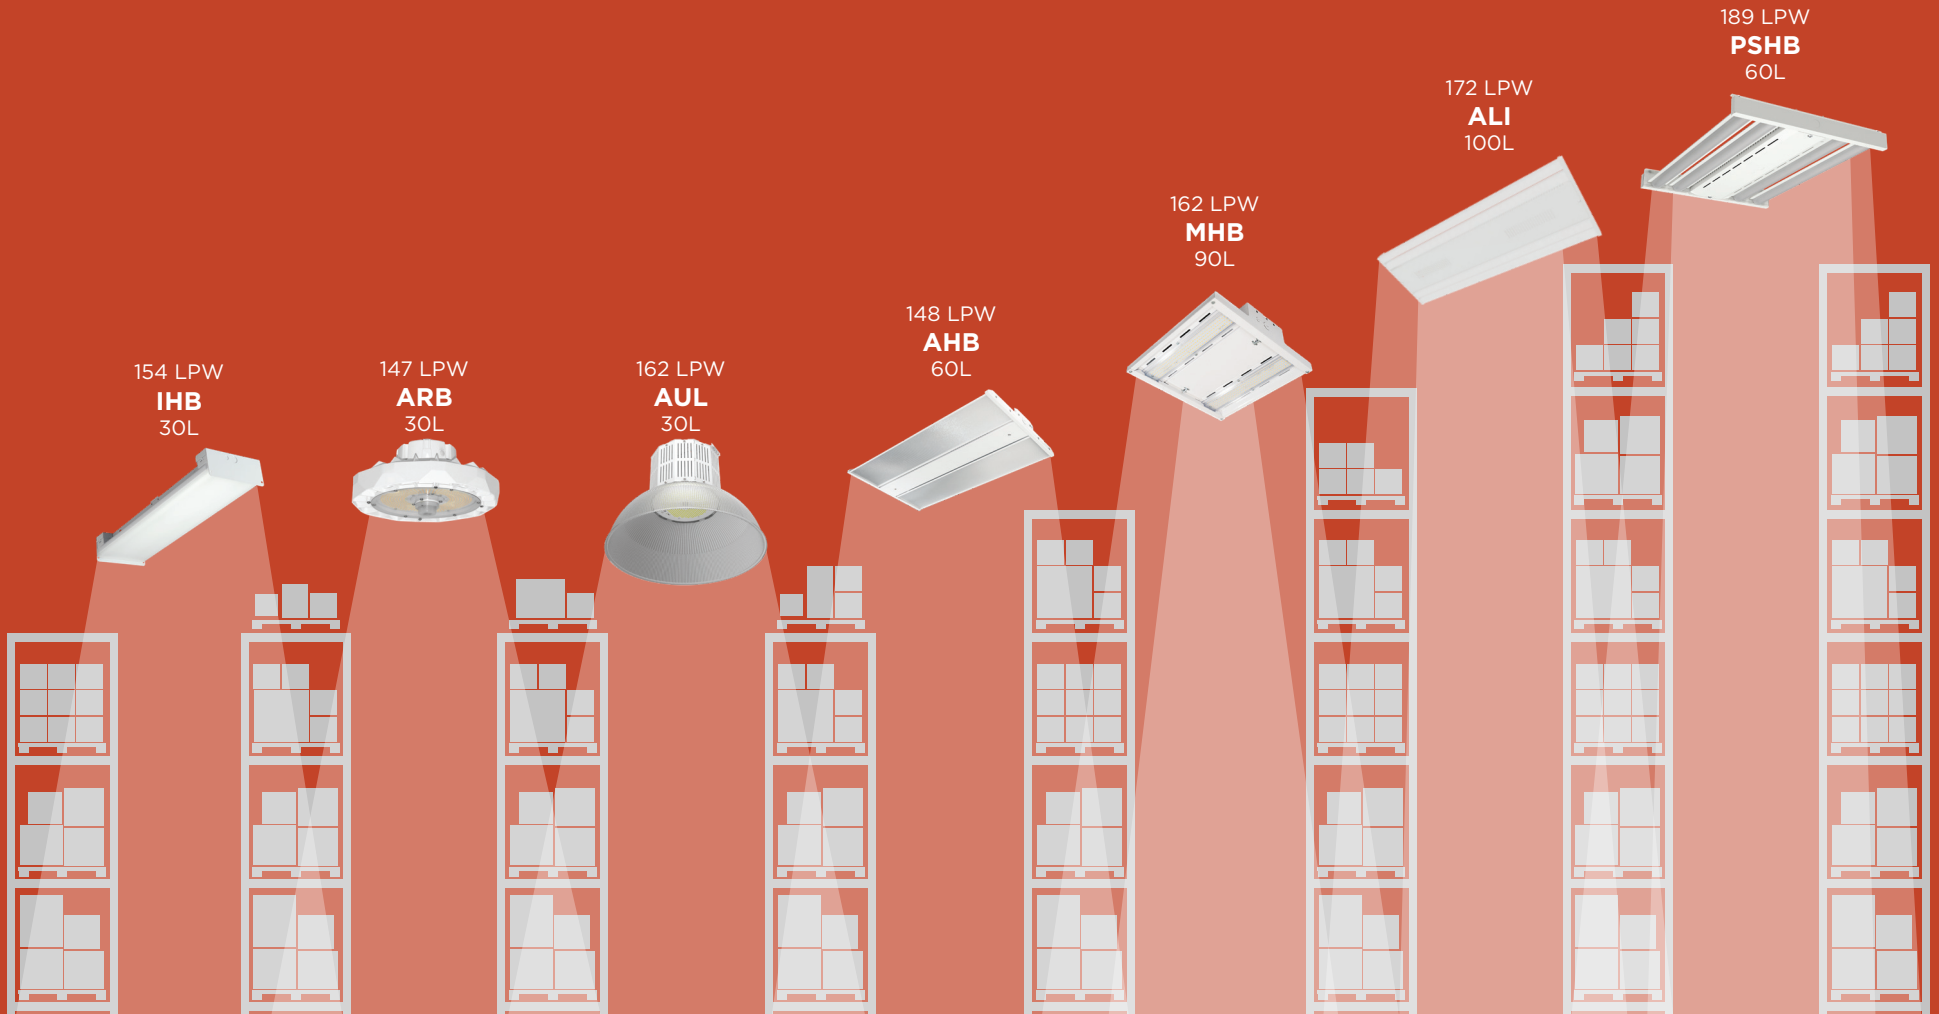

High Bay Position Guide

*Linear & Round High Bay
Fixtures for EVERY Application*

- Energy efficient, easy contractor-friendly lighting solutions
- Lightweight designs allow for minimal installation effort
- Form factor and lumen packages for every opportunity