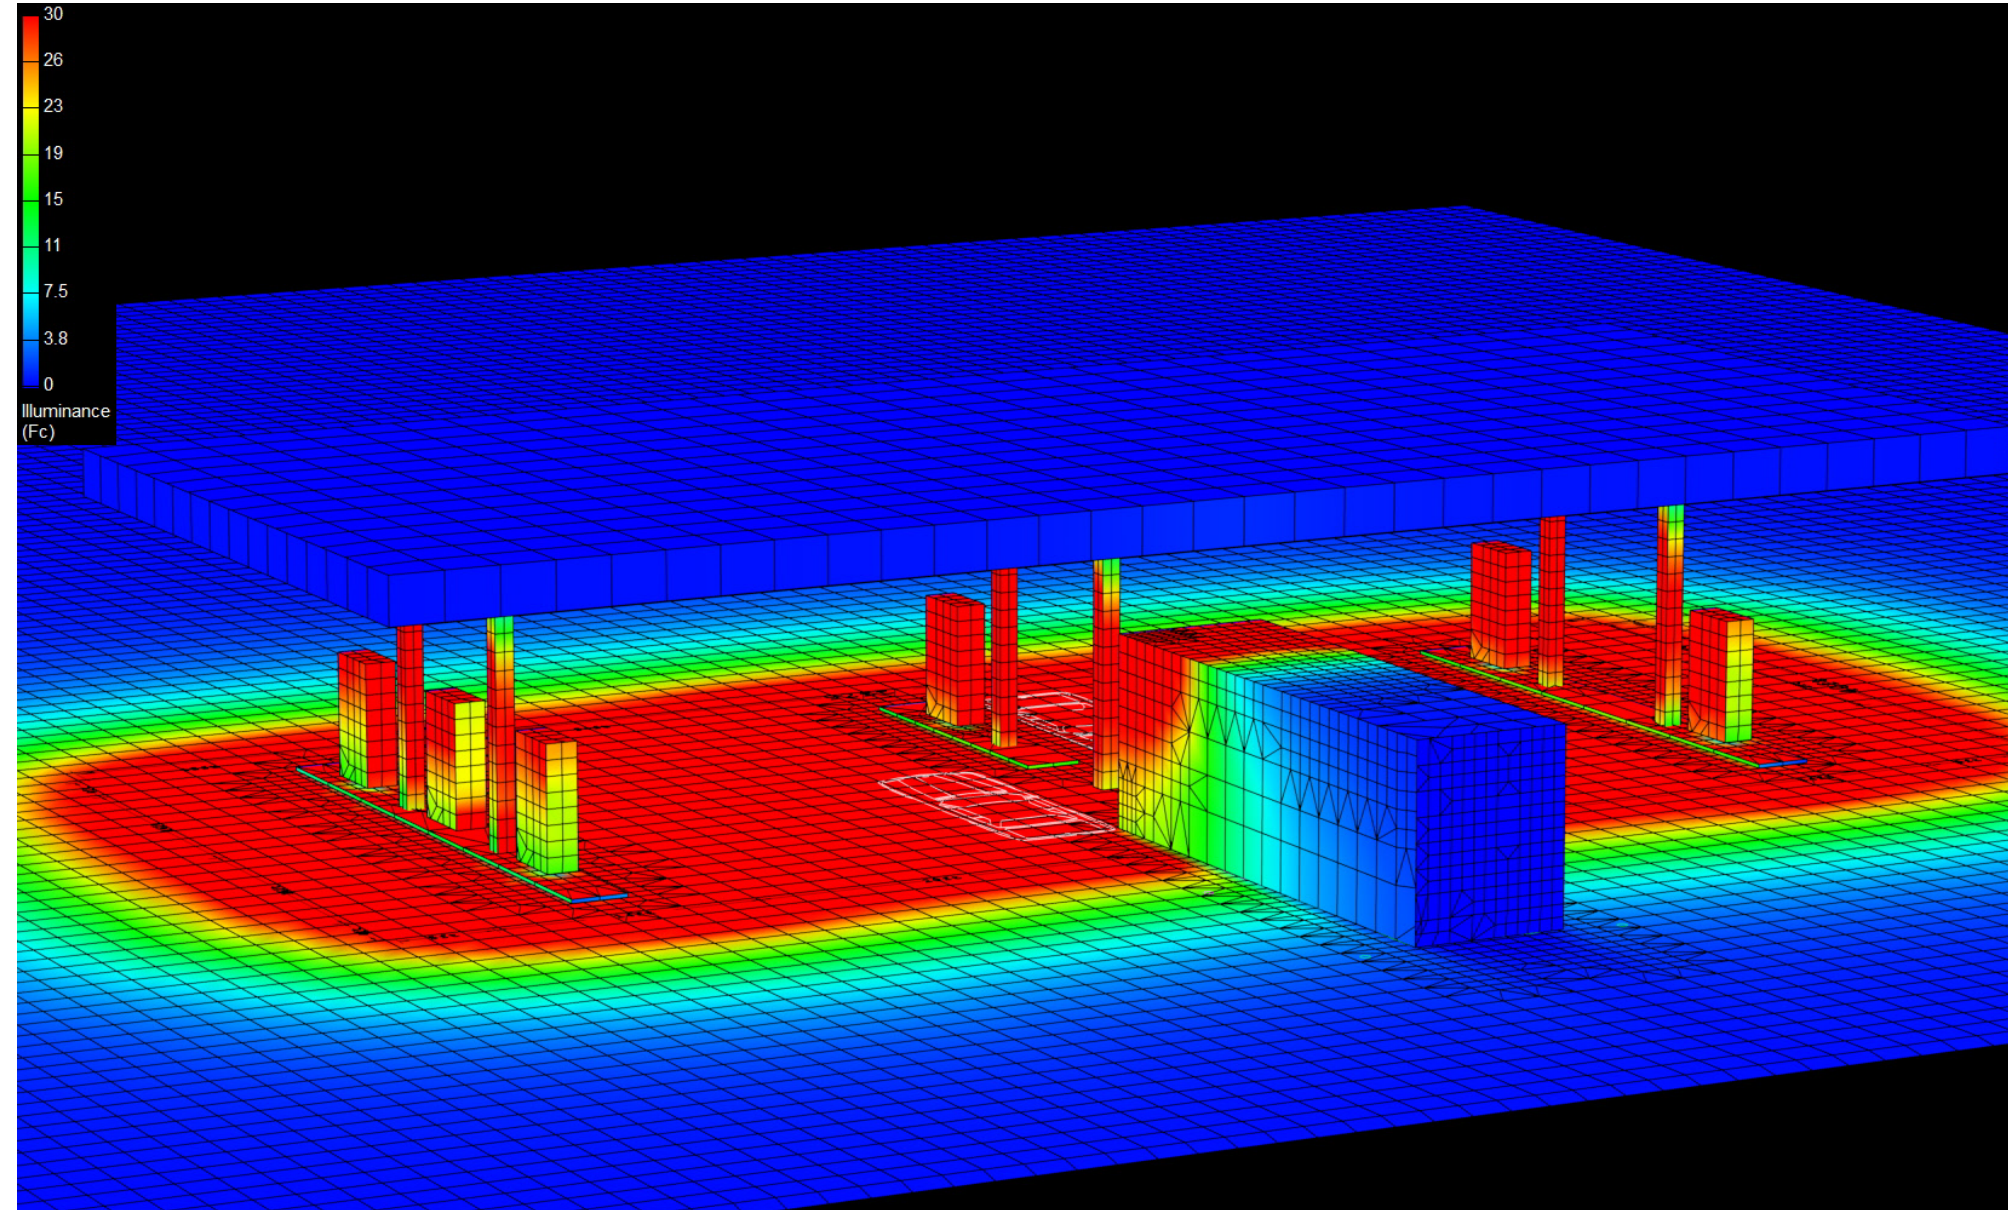

# Canopy Style: 3+1+3 w/ Kiosk

Canopy Size: 40' x 92'

Initial Levels at grade and vertically on pumps.

## Calculation Summary

Canopy Average: 56.91

Pump Average Inner: 32.24

Pump Average Outer: 24.35

Transition Average: N/A

Total Watts: 2619

Watts/sq.ft.: 0.71

Lumens/sq.ft. : 97.8

## (18) SCM-LED-20L-SC-50

Fixture Lumens: 19,989

Fixture Watts: 145.5

Lumens/Watt: 1137

Mounting Height: 15'