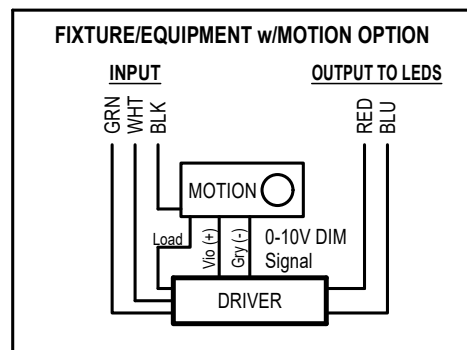

LUMINAIRE PREPARATION

1. Remove the luminaire from the carton and inspect luminaire for damage. Do not install a damaged luminaire.

WIRING INFORMATION

Red Wire is for Battery Back-Up option. Connect to 120-277V un-switched power source otherwise cap off wire if option wasn't ordered.