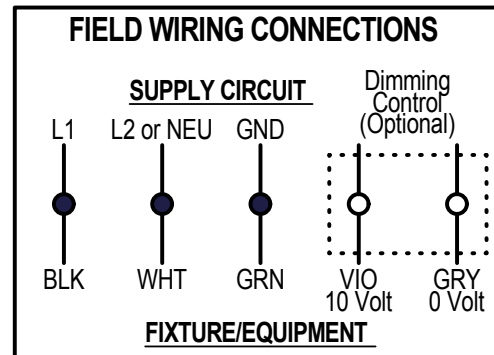

⚠ CAUTION

Failure to follow instructions or altering equipment could result in damage and void warranty.
Edges may cut--wear gloves while handling or servicing this equipment.
Inspect equipment for damage from shipping and handling.

LUMINAIRE PREPARATION

1. Remove the luminaire from the carton and inspect luminaire for damage. Do not install a damaged luminaire.

WIRING INFORMATION

Red Wire is for Battery Back-Up option. Connect to 120-277V un-switched power source otherwise cap off wire if option wasn't ordered.