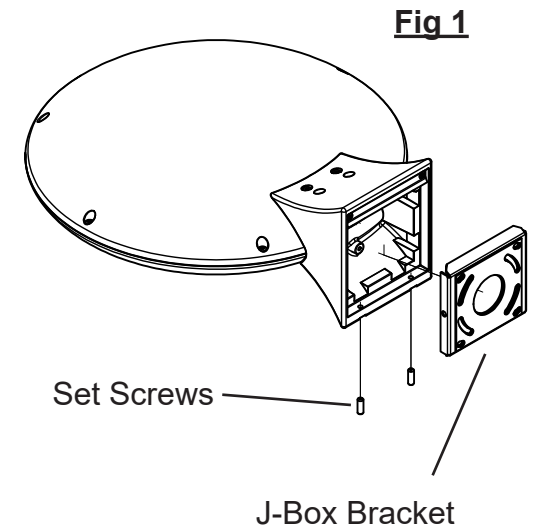

LUMINAIRE PREPARATION

1. Remove the luminaire from the carton and inspect luminaire for damage. Do not install a damaged luminaire.

WIRING INFORMATION

Red Wire is for Battery Back-Up option. Connect to 120-277V un-switched power source otherwise cap off wire if option wasn't ordered.

Installation and Assembly Instructions Opulence Wall Mount (OPS) Series

1. Remove the J-Box Bracket from the luminaire by loosening the (2) Set Screws, Fig. 1.
2. Using (2) fasteners (8-32 screws) by others, attach J-Box Bracket to J-Box.
3. Make wiring connections and position wire nut branch connections inside junction box.
4. Re-position Luminaire on J-Box Bracket and tighten Set Screws, Fig. 2.