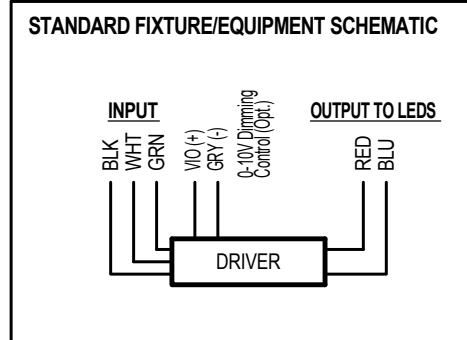

⚠ CAUTION

Failure to follow instructions or altering equipment could result in damage and void warranty.
Edges may cut--wear gloves while handling or servicing this equipment.
Inspect equipment for damage from shipping and handling.

LUMINAIRE PREPARATION

1. Remove the luminaire from the carton and inspect luminaire for damage. Do not install a damaged luminaire.

WIRING INFORMATION

Red Wire is for Battery Back-Up option. Connect to 120-277V un-switched power source otherwise cap off wire if option wasn't ordered.