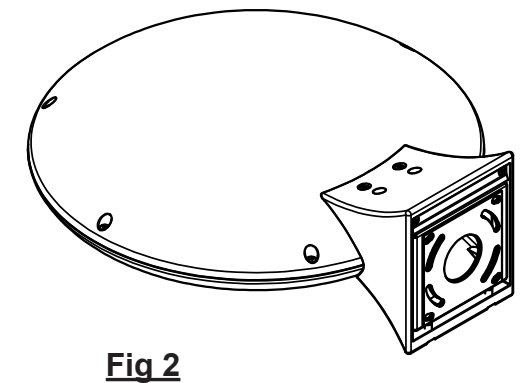

LUMINAIRE PREPARATION

1. Remove the luminaire from the carton and inspect luminaire for damage. Do not install a damaged luminaire.

WIRING INFORMATION

Red Wire is for Battery Back-Up option. Connect to 120-277V un-switched power source otherwise cap off wire if option wasn't ordered.

Installation and Assembly Instructions Opulence Wall Mount (OPS) Series

1. Remove the J-Box Bracket from the luminaire by loosening the (2) Set Screws, Fig. 1.
2. Using (2) fasteners (8-32 screws) by others, attach J-Box Bracket to J-Box.
3. Make wiring connections and position wire nut branch connections inside junction box.
4. Re-position Luminaire on J-Box Bracket and tighten Set Screws, Fig. 2.