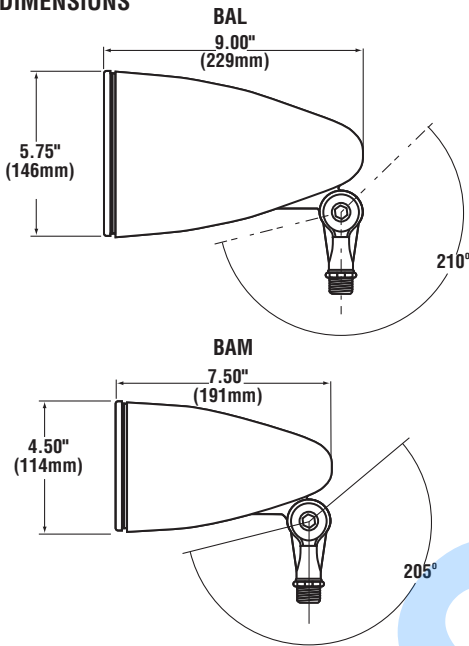

DIMENSIONS

LUMINAIRE ORDERING INFORMATION

TYPICAL ORDER EXAMPLE: **BAL UPO-PAR38 SVG BAL-CSC CTM**

Luminaire Prefix	Optics	Finish	Options	Accessories
BAL¹	UPO-PAR38 (Uplight ONLY)^{1,2} INC-Up to 150 watt PAR38	BRZ – Bronze BLK – Black PLP – Platinum Plus BUF – Buff WHT – White	BAL-CSC-Glare Shield w/Convex Lens BAL-CSF-Glare Shield w/Flat Lens BAL-CSN-Glare Shield w/no Lens SPB-Mounting Spike	CTM – Contractor Tree Mount T – Tree Mount J-Box SPB – Mounting Spike/J-Box (PVC) SCI – Spike/J-Box w/6' cord (Iron) SJI – Spike/J-Box (Iron)
BAM¹	UPO-PAR30L (Uplight ONLY)^{1,2} INC-Up to 75 watt PAR30L	SVG - Satin Verde Green GPT - Graphite MSV - Metallic Silver	BAM-CSF-Glare Shield w/Flat Lens BAM-CSN-Glare Shield w/no Lens SPB-Mounting Spike	

FOOTNOTES:

- 1- These are uplight housings only and may not be used as downlights.
- 2- For Use Only with lamps rated for open fixtures.

Project Name _____ Fixture Type _____
Catalog # _____

12/06/11

© 2012
LSI INDUSTRIES INC.