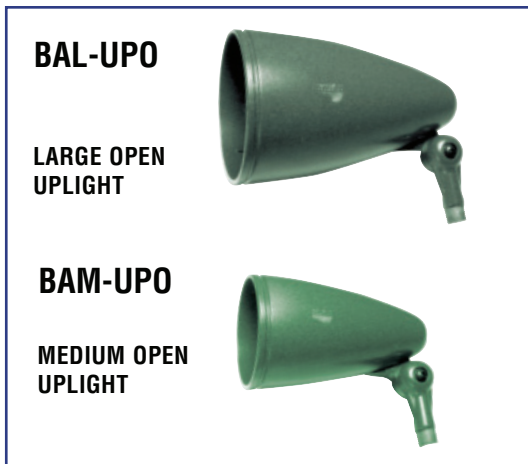

LSI GREENLEE BAL/BAM BULLET SERIES

OPEN UPLIGHTS

LAMP TYPES: Incandescent.

HOUSING: Die Cast Aluminum alloy.

SHIELDS: CS Shields are die cast aluminum.

FINISH: Each fixture is finished with LSI's DuraGrip® polyester powder coat finishing process. The DuraGrip finish withstands extreme weather changes without cracking or peeling, and is guaranteed for five full years. Standard colors include bronze, black, platinum plus, white, satin verde green, metallic silver, and graphite.

LENS: No lens is required or furnished on UPO versions of the BAL and BAM. However, using shields with lenses is acceptable.

LAMP GASKET: A bonded silicone/aluminum lamp gasket is furnished.

MOUNTING: 1/2" NPSM mounting arm is standard. Mounting arm may be threaded into hubs in tree or surface mounts, spikes, junction boxes. Mounting arm provides a 200°+ range of motion to achieve desired aiming angles.

OPTICS/AIMING: BAL-UPO is designed for use with PAR38 lamps only. BAM-UPO is designed for use with PAR30L-Longneck lamps only.

WIRING: Pre-wired with 200° rated wire. A ground lead is provided.

EXTRA VALUE FEATURES:

- Functional design speeds installation.
- Flow through construction ensures proper drainage.
- Quick ship availability in standard SVG-Satin Verde Green finish.

BAL-UPO and BAM-UPO Series Bullets are intended for use as Uplights only. Due to their flow-through design, with large drain holes, they can NOT be used as downlights.