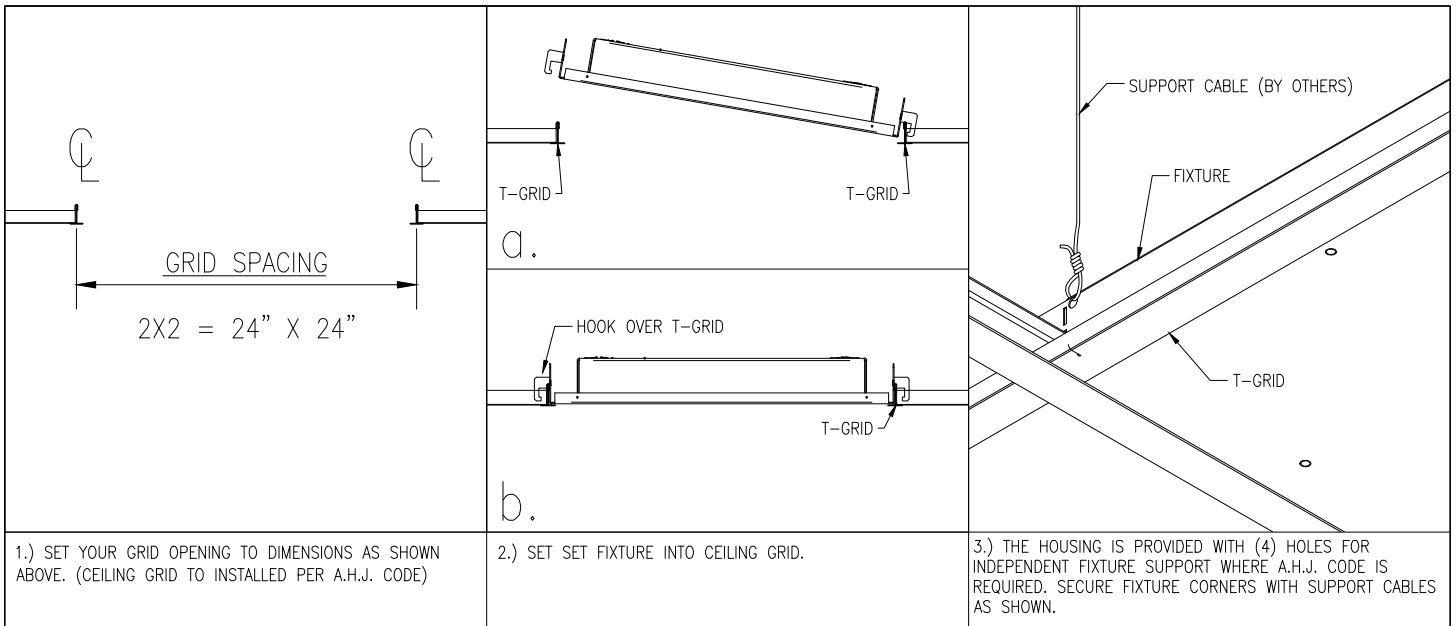

# XIRR INSTALLATION INSTRUCTIONS

the image company

Installation Questions?  
 Call LSI Field Service Department at:  
 1-800-436-7800 Ext. 3300 Fax 877-861-1368