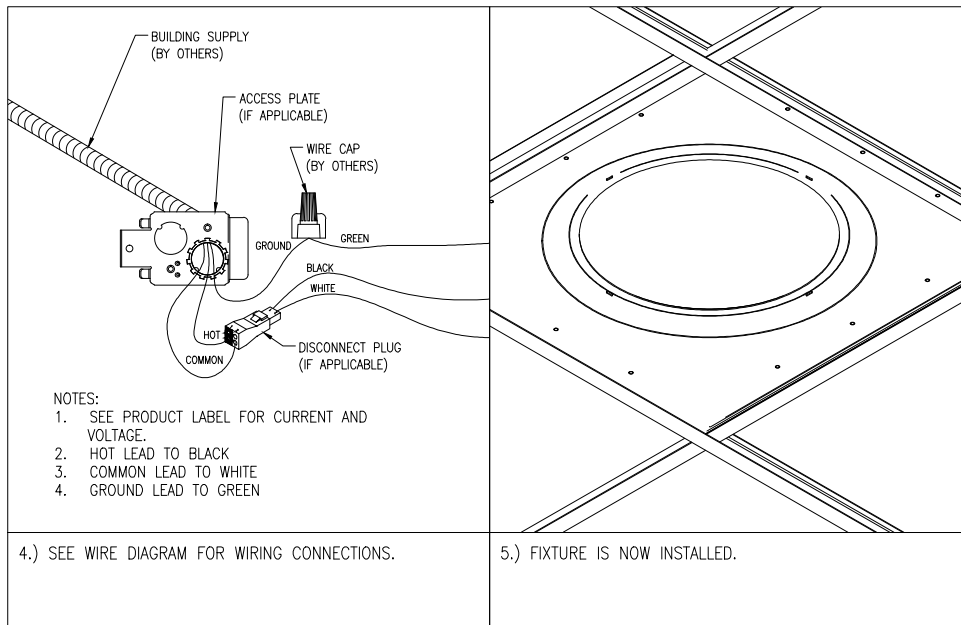

# XIRR INSTALLATION INSTRUCTIONS

the image company

Installation Questions?  
 Call LSI Field Service Department at:  
 1-800-436-7800 Ext. 3300 Fax 877-861-1368