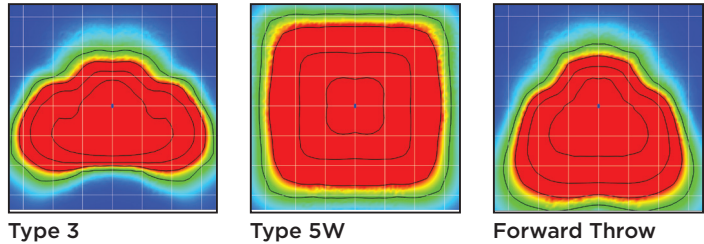

Single Fixture Performance Pattern