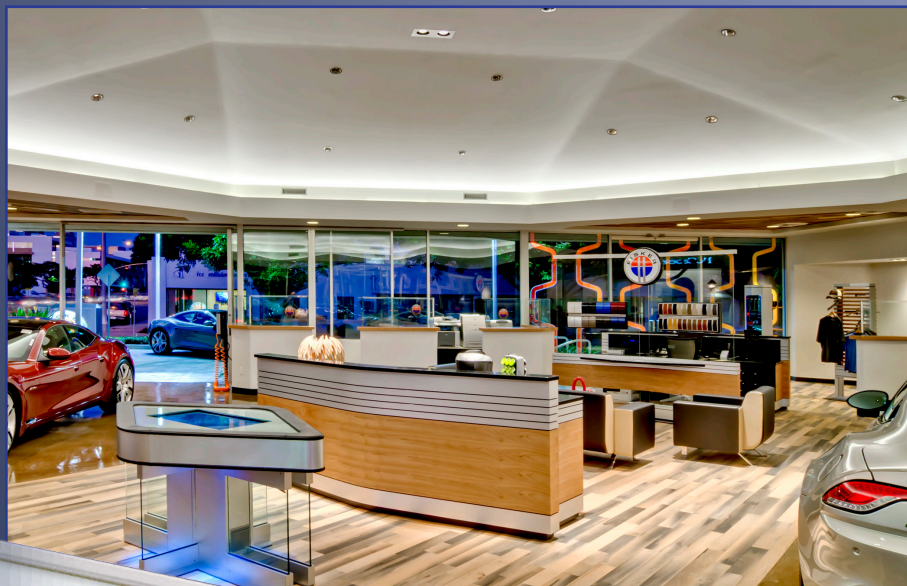

- Up to 875 Lumens (30% improvement) at only 7 Watts per foot
- Delivers most light at task
- Aimable: 0° +/- 90°

Perfect for coves in high ceilings where maximum light is required. Also a brilliant choice to showcase crystal, gold or gemstones (retail, museum, display, cove and interiors).