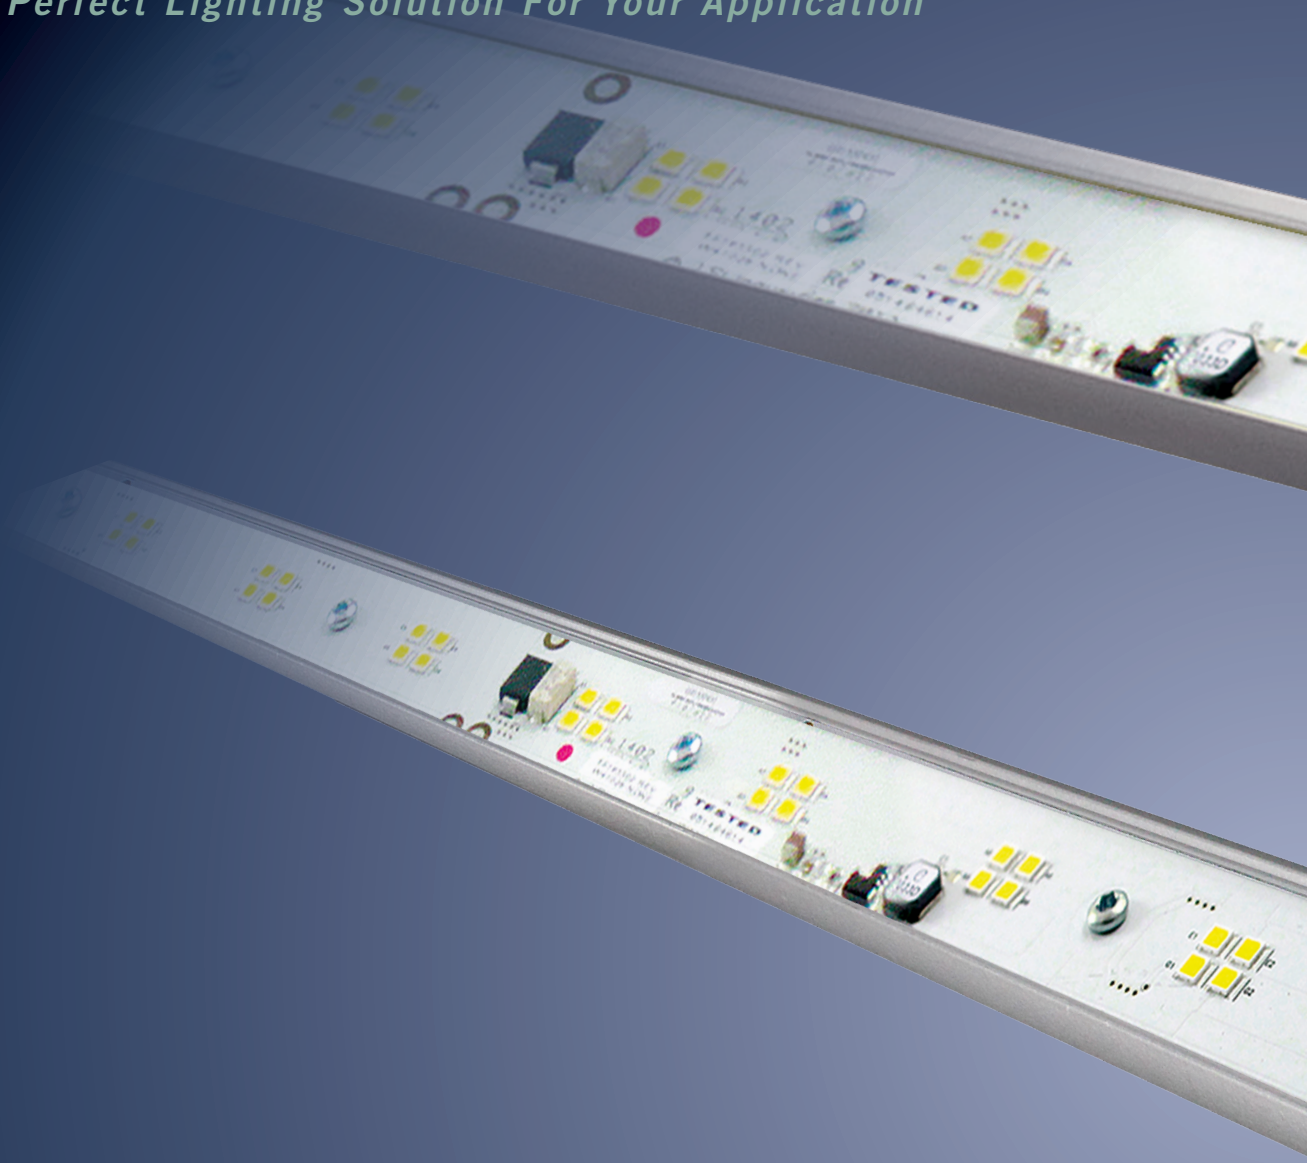

A Perfect Lighting Solution For Your Application

10000 Alliance Road · Cincinnati, Ohio 45242 · 513.793.3200 FAX 513.793.0147 · www.lsi-industries.com

© 2014, LSI INDUSTRIES INC.

4050 6/14