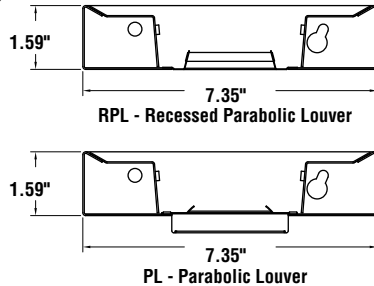

## PRODUCT HIGHLIGHTS

- LEDs - Use of closely-spaced medium power, high-brightness chips minimizes pixilation and provides uniform luminance. Available in 4000K, 3500K, and 3000K color temperatures. CRI >=80. LM-80 reports available.
- Louvered Shielding Options - Louvers are available in semi-specular or white aluminum and can be recessed (Standard) or protruding.
- 4-Foot Incremental On-Grid Mounting - Fixtures are available in 4 and 8 foot lengths to match handling capabilities on job site. 4-foot increments allow the fixtures to be mounted on standard ceiling grids, no matter how long the row.
- Easy Cable Attachment - No locking plugs are needed with LiniArc fixtures. Hanging connections are secured by the end cap or the adjoining fixture.
- Less Installation Labor - Fixtures come with the connecting hardware pre-installed. Keyhole slots capture the joining screws and hold the fixture while the screws are tightened.
- Easy Two-Way Adjustment - Finger-action cable grippers on yoke mount allows simple height and side-to-side adjustment, and lock in place with a set screw. This allows the hangers to be pre-set to length on the ground prior to hanging the fixture.

## DIMENSIONS

**EXPECTED LIFE** - Projected life of at least 60,000 hours. Contact factory for TM-21 detail.

**HOUSING** - Die Formed 20-gauge steel. Textured white polyester powder coat finish

**REFLECTOR** - Die formed steel, high-reflectance white polyester powder coat finish.