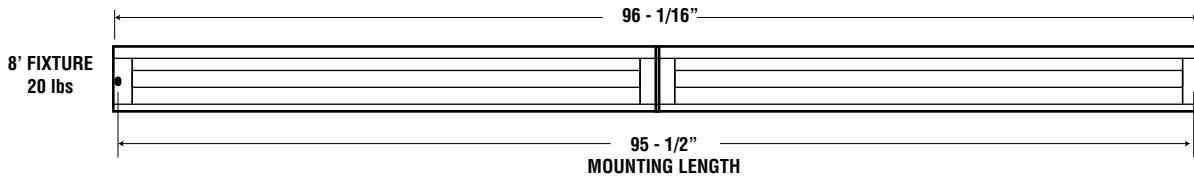

LUMINAIRE ORDERING INFORMATION

TYPICAL ORDER EXAMPLE: **HRZ 8 LED PL HO SW S UE**

Prefix	Length	Light Source	Distribution	Shielding	Drive Current	Color Temperature	Circuiting	Emer Circuiting	Finish	Options	Voltage
HRZ - Horizon	4 8	LED	(Blank) 80% up; 20% down 60/40 60% up; 40% down 50/50 50% up; 50% down 30/70 30% up; 70% down 20/80 20% up; 80% down (Distribution patterns are nominal)	PL - Parabolic Louver (Standard) WPL - White Parabolic Louver RPL - Recessed Parabolic Louver WRPL - White Recessed Parabolic Louver	SS - Super Saver HO - High Output VHO - Very High Output	30-3000K 35-3500K 40-4000K	S-Single	Blank - None EF - Separate Individual Emergency Feed EH - Dedicated Emergency Thru-Wire Harness ES - Emergency Feed Through Main Single Circuit Harness	WHT - White BLK - Black SLV - Silver	RAL - Custom Color (Specify - ex. RAL829) EC - Emergency Circuit Feed F - Fuse GMF - Slow-blow Fuse EM - Emergency Battery Pack LDE1 - Lutron EcoSystem Series H (1% dimming) OCS - Occupancy Sensor DHS - Daylight Harvesting Sensor	UE - Universal Electronic (120-277V) 347 - 347V

PHOTOMETRICS

MOUNTING SUPPORT LENGTHS & FIXTURE WEIGHTS

CONTINUOUS ROW CABLE MOUNTING
4' FIXTURE - 4'-1/8"
8' FIXTURE - 8'-1/16"

Project Name _____ Fixture Type _____
Catalog # _____