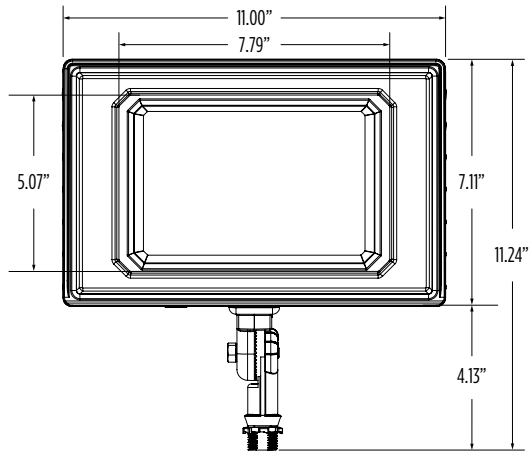

Traditional Flood Large (TLFL) Outdoor Flood Light

Type: _____

Have questions? Call us at (800) 436-7800

PRODUCT DIMENSIONS

Knuckle (KN) Mounting
Standard