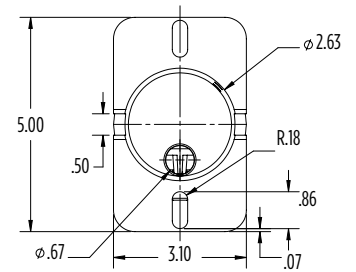

Electrical Data - Current Draw AMPS ³						
Lumen Package	120V	208V	240V	277V	347	480V
9L	0.52	0.3	0.26	0.22	0.18	0.13
12L	0.78	0.45	0.39	0.34	0.27	0.2
16L	1.01	0.58	0.51	0.44	0.35	0.25

1 Additional lead time.
2 LEDs are frequently updated therefore values are nominal.
3 Electrical data at 25C (77F). Actual wattage may differ by +/-10%.

Traditional Flood Large (TLFL) Outdoor Flood Light

Type: _____

 Have questions? Call us at (800) 436-7800

PRODUCT DIMENSIONS

Knuckle (KN) Mounting
Standard

Slip Fitter/Trunnion (SF) Mounting

Note: Weight 10 lbs., EPA 0.59.