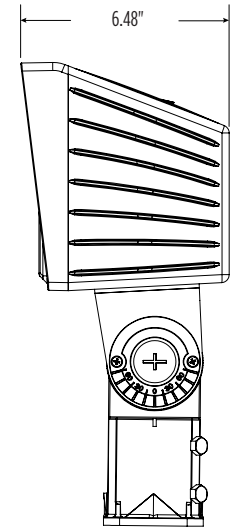

Electrical Data - Current Draw AMPS ³						
Lumen Package	120V	208V	240V	277V	347	480V
9L	0.52	0.3	0.26	0.22	0.18	0.13
12L	0.78	0.45	0.39	0.34	0.27	0.2
16L	1.01	0.58	0.51	0.44	0.35	0.25

1 Additional lead time.
2 LEDs are frequently updated therefore values are nominal.
3 Electrical data at 25C (77F). Actual wattage may differ by +/-10%.

Traditional Flood Large (TLFL) Outdoor Flood Light

Type: _____

 Have questions? Call us at (800) 436-7800

PRODUCT DIMENSIONS

Knuckle (KN) Mounting
Standard

Slip Fitter/Trunnion (SF) Mounting

Note: Weight 10 lbs., EPA 0.59.