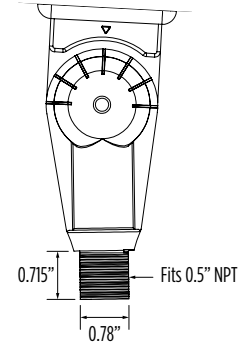

Installation

- Knuckle mount to metal 1/2" NPT. Vertical or Horizontal adjustment via aiming screws and locknut.
- Slip Fitter/Trunnion mounts over a 2 3/8" tenon or to any surface with 5/16" bolts (provided by others).
- Factory or field installable button photocell.

Electrical Data - Current Draw AMPS ³						
Lumen Package	120V	208V	240V	277V	347	480V
9L	0.52	0.3	0.26	0.22	0.18	0.13
12L	0.78	0.45	0.39	0.34	0.27	0.2
16L	1.01	0.58	0.51	0.44	0.35	0.25

1 Additional lead time.
2 LEDs are frequently updated therefore values are nominal.
3 Electrical data at 25C (77F). Actual wattage may differ by +/-10%.

Traditional Flood Large (TLFL) Outdoor Flood Light

Type: _____

 Have questions? Call us at (800) 436-7800

PRODUCT DIMENSIONS

Knuckle (KN) Mounting
Standard

Slip Fitter/Trunnion (SF) Mounting

Note: Weight 10 lbs., EPA 0.59.