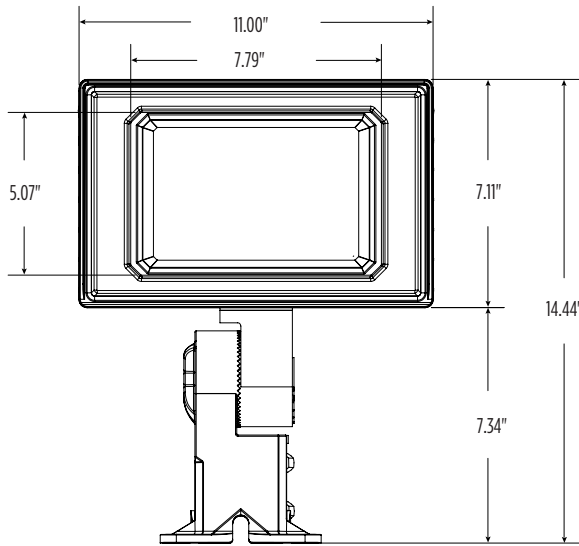

Traditional Flood Large (TLFL) Outdoor Flood Light

Type: _____

 Have questions? Call us at (800) 436-7800

PRODUCT DIMENSIONS

Knuckle (KN) Mounting
Standard

Slip Fitter/Trunnion (SF) Mounting

Note: Weight 10 lbs., EPA 0.59.