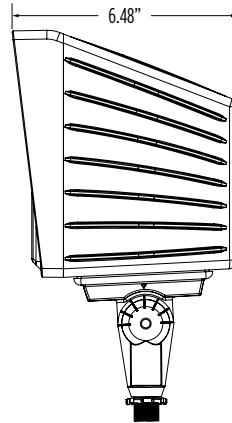

Electrical Data - Current Draw AMPS ³						
Lumen Package	120V	208V	240V	277V	347	480V
9L	0.52	0.3	0.26	0.22	0.18	0.13
12L	0.78	0.45	0.39	0.34	0.27	0.2
16L	1.01	0.58	0.51	0.44	0.35	0.25

1 Additional lead time.
2 LEDs are frequently updated therefore values are nominal.
3 Electrical data at 25C (77F). Actual wattage may differ by +/-10%.

Traditional Flood Large (TLFL) Outdoor Flood Light

Type: _____

 Have questions? Call us at (800) 436-7800

PRODUCT DIMENSIONS

Knuckle (KN) Mounting
Standard

Slip Fitter/Trunnion (SF) Mounting

Note: Weight 10 lbs., EPA 0.59.