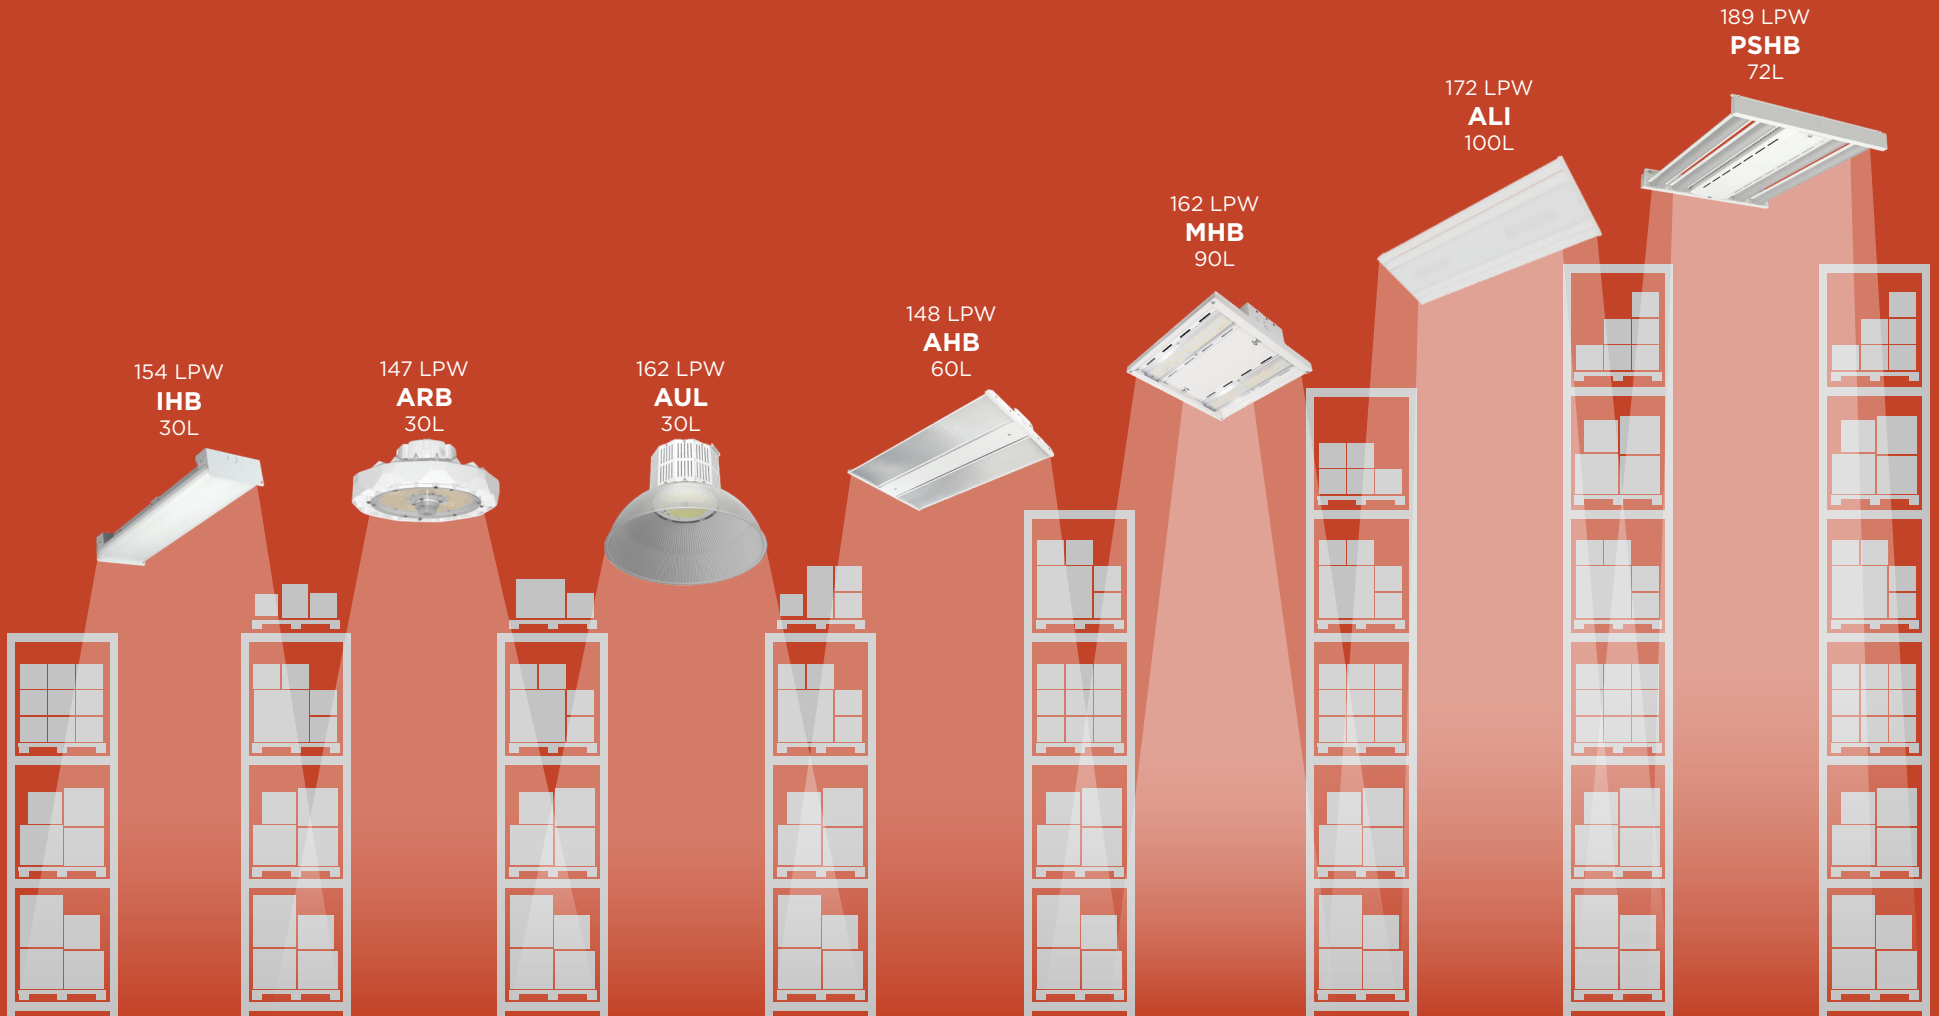

High Bay Position Guide

*Linear & Round High Bay
Fixtures for EVERY Application*

- Energy efficient, easy contractor-friendly lighting solutions
- Lightweight designs allow for minimal installation effort
- Form factor and lumen packages for every opportunity