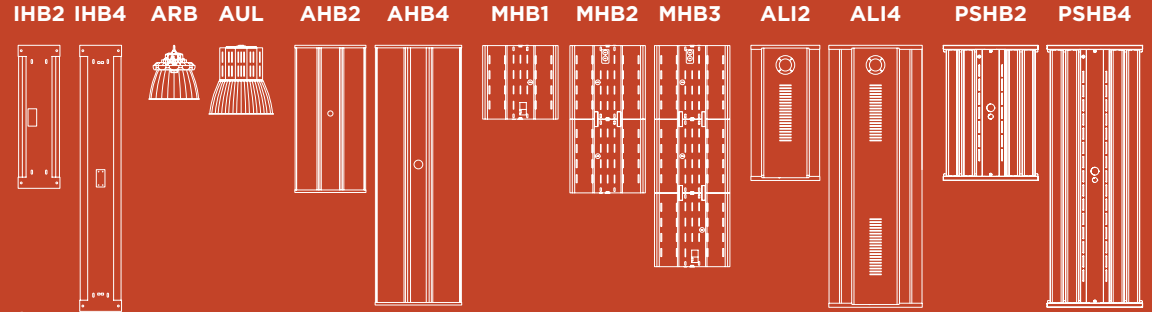

High Bay Position Guide

*Linear & Round High Bay
Fixtures for EVERY Application*

- Energy efficient, easy contractor-friendly lighting solutions
- Lightweight designs allow for minimal installation effort
- Form factor and lumen packages for every opportunity