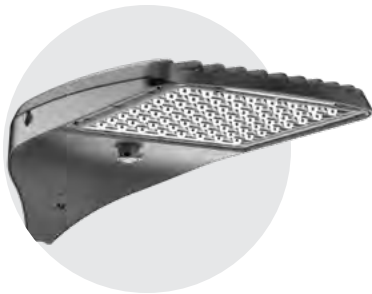

Catalog #: _____ Project: _____ Type: _____

Prepared By: _____ Date: _____

B5 to B3 Bracket Adapter (BKA - FTT)

Pole Adapter Bracket

OVERVIEW	
EPA	0.1
Overall Length inch (mm)	6.7 (169.2)
Weight lbs (kg)	1 (0.45)

QUICK LINKS

FEATURES & SPECIFICATIONS

- Allows to seamlessly integrate LSI Luminaires from B5 drill pattern to more modern and smaller B3 pattern.
- Painted with LSI - Duragrip paint
- Mounting Hardware is Included

COMPATIBLE PRODUCTS

**Mirada Large Area Light/
ZONE Large - Sport/Court Light**
(MRL/ZNL)