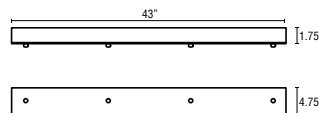

4 LIGHT BAR CANOPY

- Suitable for sloped ceilings
- Bronze or Satin Nickel
- 20" Dia. shades MAX, with staggered heights