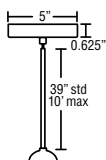

STEM PENDANT

- Swivel at canopy, suitable for sloped ceilings
- Includes telescoping section plus 4 connectable stem sections. (1x 3", 1x 6", 1x 12", 1x 18"), 10' max
- Bronze or Satin Nickel