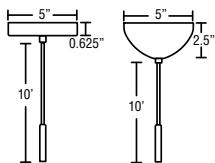

Cable-hung: 1x 10' aircraft-quality stainless steel cable support with 10' AWM-type cord. Jacket coordinates with metal finish. 5" Dia. dome canopy is plated stamped steel. Bronze or Satin Nickel.

Stem-mount: 4 connectable stem sections (3", 6", 12", 18" and 36" lengths) plus telescoping piece for up to 3" adjustment, 10' max. 5" Dia. canopy (with swivel) and stem sections are plated steel. Bronze or Satin Nickel.

Dimensions

Luminaire Ordering Guide

TYPICAL ORDER EXAMPLE: **18" OPAL PENDANT 277 SN 2X36" STEM**

Type	Shade Option	Voltage	Canopy Finish	Stem Size	Mounting
18"	OPAL PENDANT	UNV	SN - Satin Nickel	1x 3"	STEM - Stem Mount
16"			BR - Bronze	1x 6"	PENDANT - Pendant Hung
12"			WH - White	1x 12"	CABLE - Cable Hung
				1x 18"	
				1x 24"	
			1X36"		

Pendant Options

MONOPOINT PENDANT CANOPY

- Flat (1JT) or Dome (1JC) Canopy styles. Dome style allows adjustment without cutting cord.
- "J" option is pendant less canopy for multiport canopy (options to the right)
- Suitable for sloped ceilings
- Cord: 10' SVT, 5" sleeve at socketholder (V Series utilizes SJT-type)
- Bronze or Satin Nickel

T20A-SN or T20A-BR Adj. Section

T203-SN or T203-BR 3" Section

T206-SN or T206-BR 6" Section

T212-SN or T212-BR 12" Section

T218-SN or T218-BR 18" Section

LONGER CORD LENGTHS:

Longer cord length of 15' available. Add an "L" to the end of the item number, i.e. 1JC-169707-SNL.