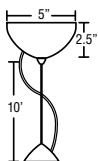

Dimensions

Luminaire Ordering Guide

TYPICAL ORDER EXAMPLE: **18" OPAL PENDANT 277 SN 2X36" STEM**

Type	Shade Option	Voltage	Canopy Finish	Stem Size	Mounting
18"	OPAL PENDANT	UNV	SN - Satin Nickel	1x 3"	STEM - Stem Mount
16"			BR - Bronze	1x 6"	PENDANT - Pendant Hung
12"			WH - White	1x 12"	CABLE - Cable Hung
				1x 18"	
				1x 24"	
			1X36"		

Pendant Options

MONOPOINT PENDANT CANOPY

- Flat (1JT) or Dome (1JC) Canopy styles. Dome style allows adjustment without cutting cord.
- "J" option is pendant less canopy for multiport canopy (options to the right)
- Suitable for sloped ceilings
- Cord: 10' SVT, 5" sleeve at socketholder (V Series utilizes SJT-type)
- Bronze or Satin Nickel

STEM PENDANT

- Swivel at canopy, suitable for sloped ceilings
- Includes telescoping section plus 4 connectable stem sections. (1x 3", 1x 6", 1x 12", 1x 18"), 10' max
- Bronze or Satin Nickel

CABLE-HUNG PENDANT

T20A-SN or T20A-BR Adj. Section

T203-SN or T203-BR 3" Section

T206-SN or T206-BR 6" Section

T212-SN or T212-BR 12" Section

T218-SN or T218-BR 18" Section

LONGER CORD LENGTHS:

Longer cord length of 15' available. Add an "L" to the end of the item number, i.e. 1JC-169707-SNL.