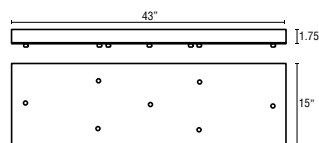

7 LIGHT BAR CANOPY

- Suitable for sloped ceilings
- Bronze or Satin Nickel
- 14" Dia. shades MAX, with staggered heights