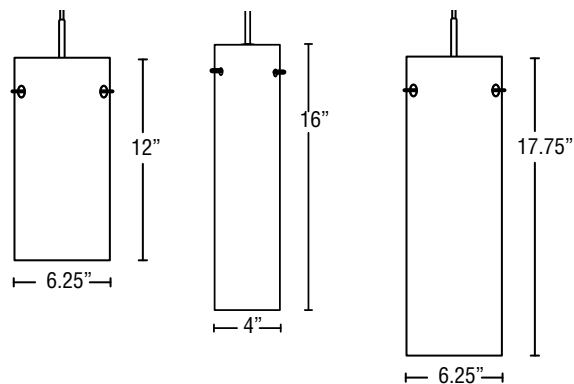

Cable-hung: 1x 10' aircraft-quality stainless steel cable support with 10' AWM-type cord. Jacket coordinates with metal finish. 5" Dia. dome canopy is plated stamped steel. Bronze or Satin Nickel.

Stem-mount: 4 connectable stem sections (3", 6", 12", 18" and 36" lengths) plus telescoping piece for up to 3" adjustment, 10' max. 5" Dia. canopy (with swivel) and stem sections are plated steel. Bronze or Satin Nickel.

Mounting

Installs directly to a 4" octagonal ceiling box. Suitable for sloped ceilings.

Listings

UL or ETL Listed. Suitable for Damp Locations (interior use only).

Consult factory concerning lower wattage labeling for energy requirements.

Dimensions

Luminaire Ordering Guide

TYPICAL ORDER EXAMPLE: **18" OPAL PENDANT 277 SN 2X36" STEM**

Type	Shade Option	Voltage	Canopy Finish	Stem Size	Mounting
18"	OPAL PENDANT	UNV	SN - Satin Nickel	1x 3"	STEM - Stem Mount
16"			BR - Bronze	1x 6"	PENDANT - Pendant Hung
12"			WH - White	1x 12"	CABLE - Cable Hung
				1x 18"	
				1x 24"	
			1X36"		