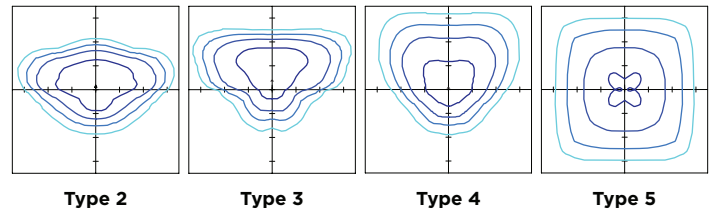

Lifestyle Medium Specifications

- 5,000 - 25,000+ lumens at up to 168 lumens per watt
- 4 photometric distribution types
- Optional integral louver shield for enhanced spill light control
- 3 CCT selections ranging from 3000K to 5000K at 70 CRI Standard
- Integrated stand-alone and wireless control options

Lifestyle Small Specifications

- 3,000 - 17,000 lumens at up to 164 lumens per watt
- 7 photometric distribution types
- Optional diffuse lens for reduced glare and pixilation
- 5 CCT selections ranging from 2700K to 5000K at 80 CRI Standard
- Integrated stand-alone and wireless control options

Lifestyle Medium Photometric Distributions