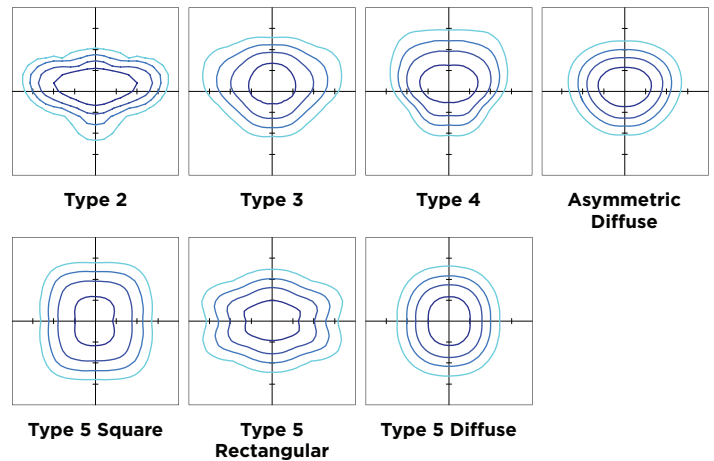

Lifestyle Small Photometric Distributions