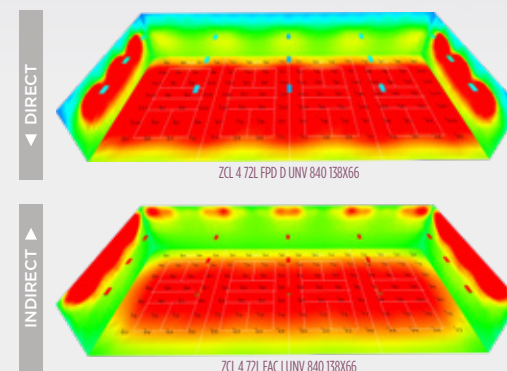

PROFESSIONAL Category I

• 75 Foot-Candles Average