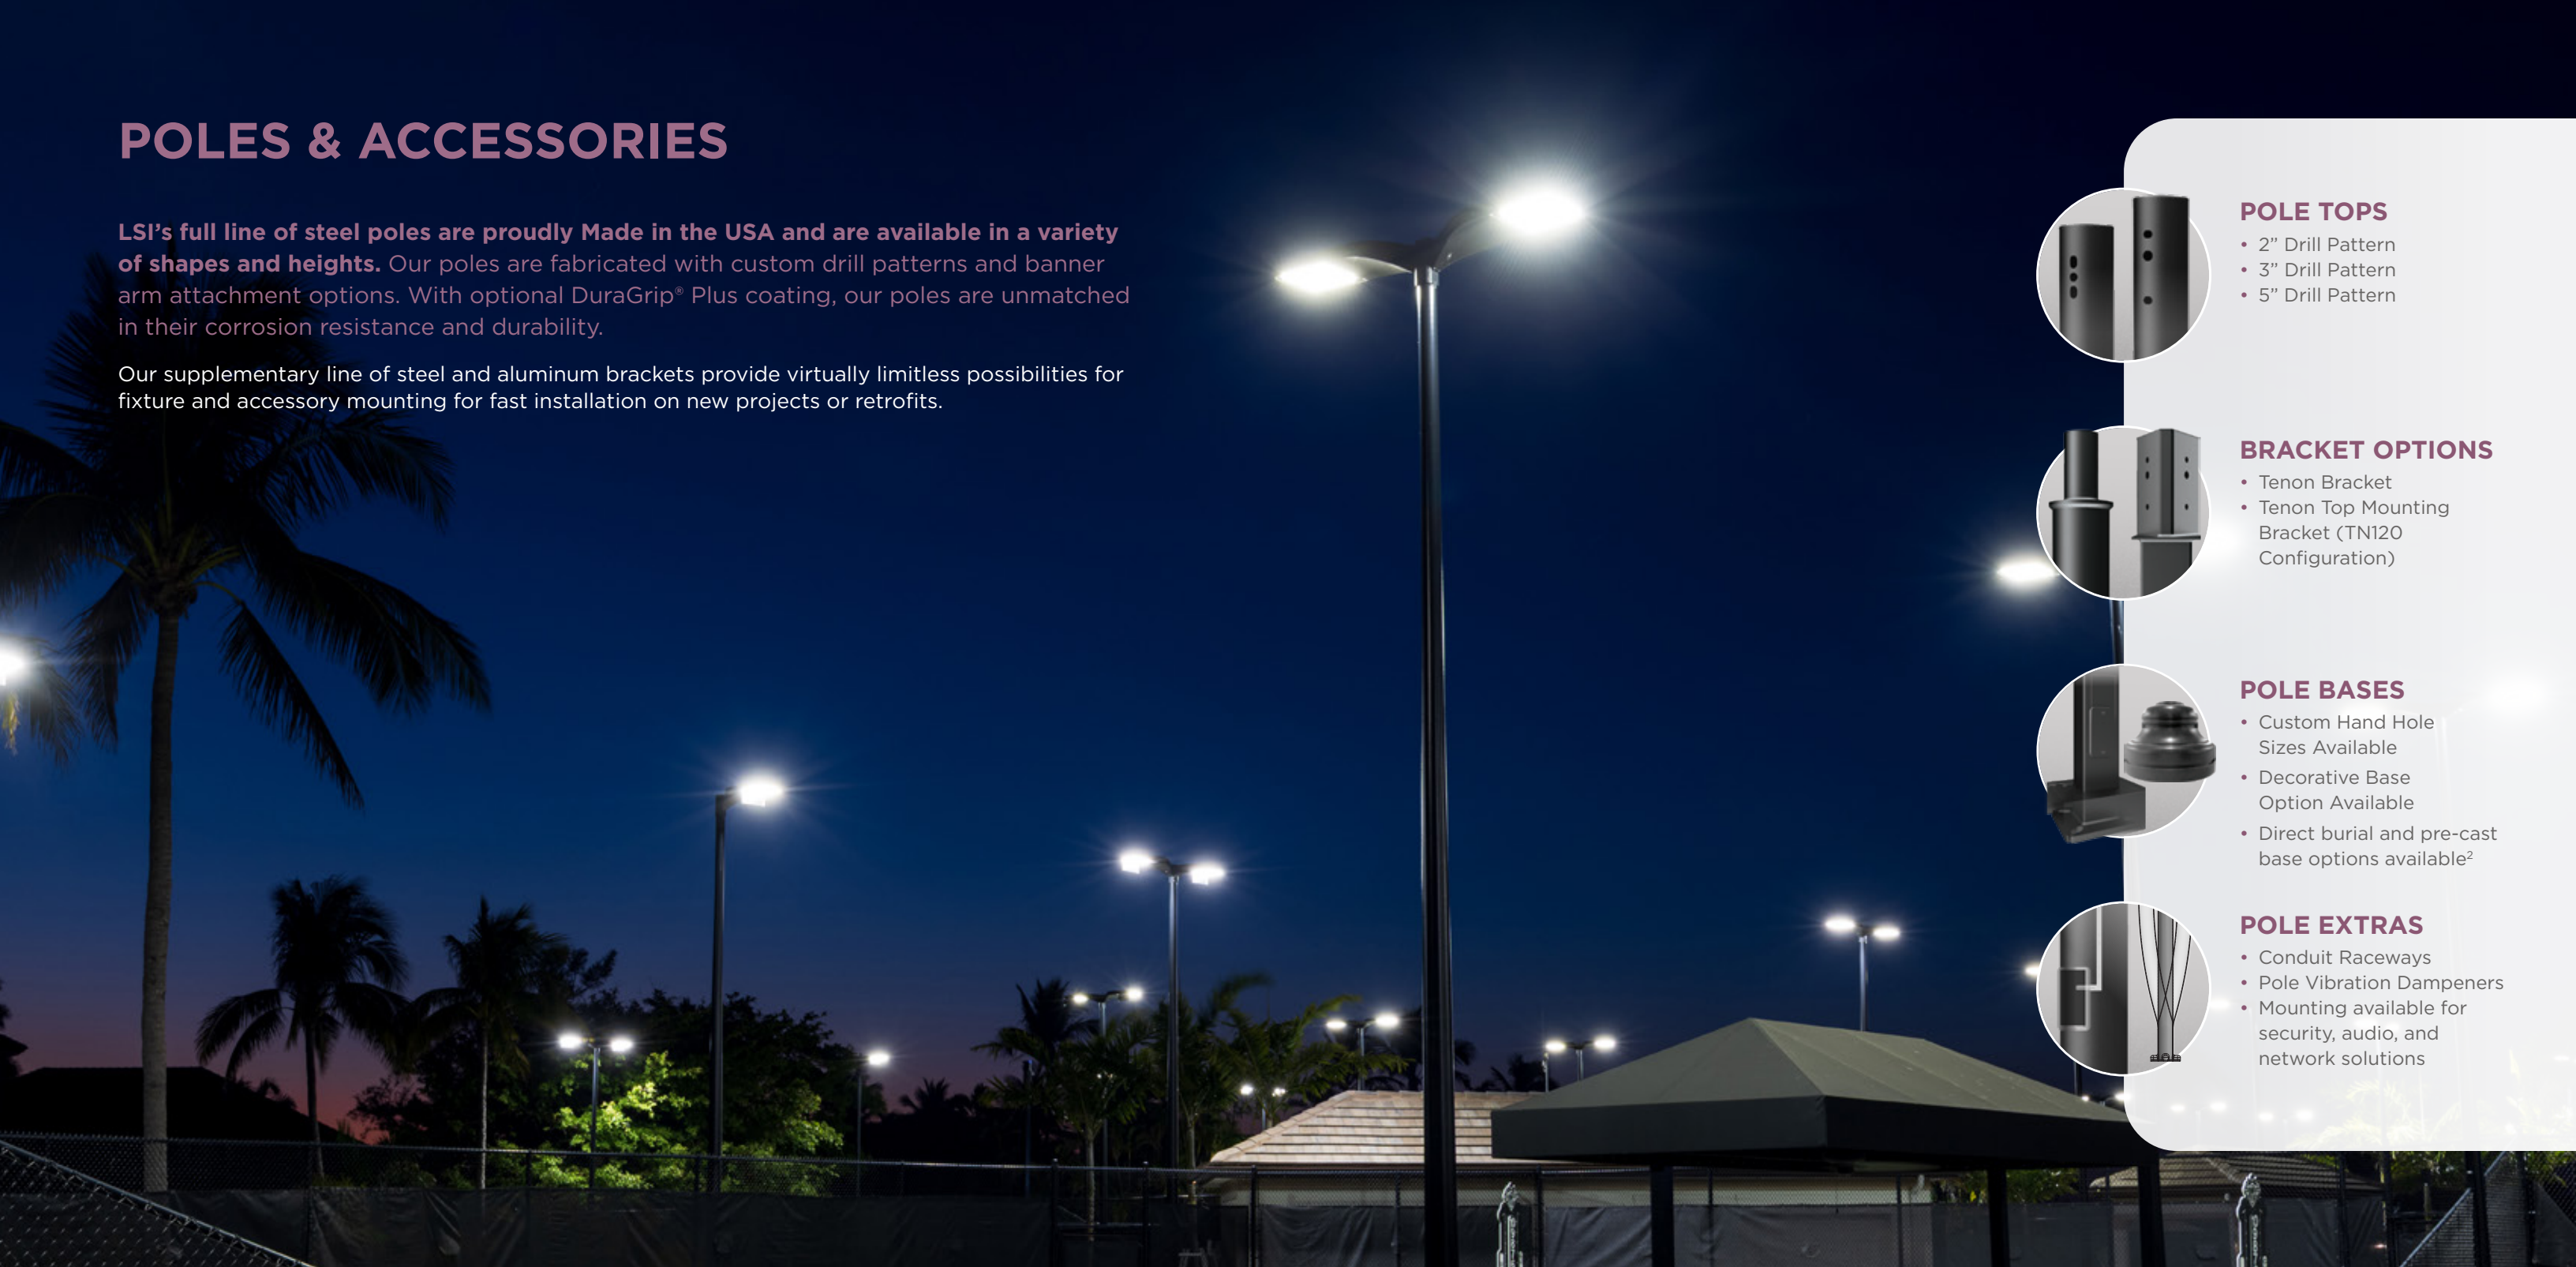

POLES & ACCESSORIES

LSI's full line of steel poles are proudly **Made in the USA** and are available in a variety of shapes and heights. Our poles are fabricated with custom drill patterns and banner arm attachment options. With optional DuraGrip® Plus coating, our poles are unmatched in their corrosion resistance and durability.

Our supplementary line of steel and aluminum brackets provide virtually limitless possibilities for fixture and accessory mounting for fast installation on new projects or retrofits.

POLE TOPS

- 2" Drill Pattern
- 3" Drill Pattern
- 5" Drill Pattern

BRACKET OPTIONS

- Tenon Bracket
- Tenon Top Mounting Bracket (TN120 Configuration)

POLE BASES

- Custom Hand Hole Sizes Available
- Decorative Base Option Available
- Direct burial and pre-cast base options available²

POLE EXTRAS

- Conduit Raceways
- Pole Vibration Dampeners
- Mounting available for security, audio, and network solutions

POLE-FIXTURE CONFIGURATIONS

Mounting Type Options

Configuration

POLE TYPES

Square, Round, & Round Tapered¹

Profile, Diameter, and Height

• Square²	4, 5, & 6"	10' - 39'
• Round²	4 & 5"	10' - 30'
• Tapered	4 & 5"	20' - 39'

DURAGRIP® PROTECTION SYSTEM

Unmatched Durability - Stands Up to Harsh Environments

Ask about **DuraGrip Plus**, our proprietary technology that resists corrosion unlike competitors' products. Stop severe peeling, oxidation, and rusting before they become costly concerns.

¹. BANNER ARMS ATTACHMENT AVAILABLE FOR ALL POLES. ². DIRECT BURIAL AVAILABLE FOR SQUARE AND ROUND 4" AND 5" POLES.