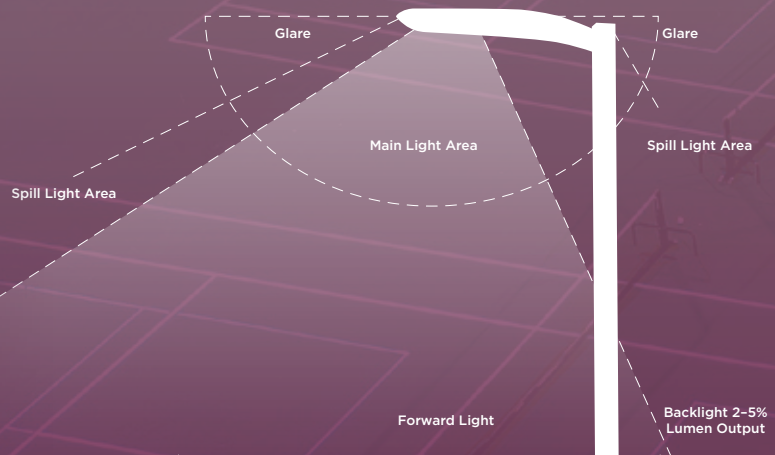

INDUSTRY EXPERTISE

As an Official Lighting Partner of USA Pickleball, LSI Industries provides superior lighting and expert technical design services for courts nationwide. Our low glare, energy-efficient systems deliver optimal playing experiences.

From recreational courts to championship venues, LSI delivers custom lighting solutions designed to meet your facility's exact needs.

PERFORMANCE COURT OPTICS

Our advanced optics maximize visibility, minimize glare, and ensure consistent performance across every court. Shielding is available for enhanced spill light control.

OFFICIAL LIGHTING PARTNER OF USA PICKLEBALL

LSI Industries is proud to serve as an **Official Lighting Partner of USA Pickleball**, delivering industry-leading solutions that support the growth of the sport nationwide.

As a member of the **American Sports Builders Association**, LSI can meet the standards of the DarkSky International and California's Title 24.