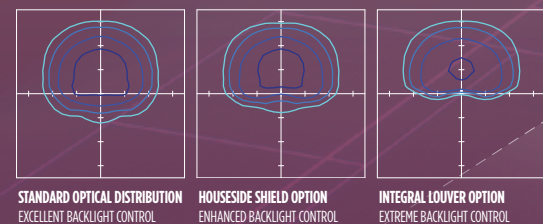

INDUSTRY EXPERTISE

As an Official Lighting Partner of USA Pickleball, LSI Industries provides superior lighting and expert technical design services for courts nationwide. Our low glare, energy-efficient systems deliver optimal playing experiences.

From recreational courts to championship venues, LSI delivers custom lighting solutions designed to meet your facility's exact needs.

PERFORMANCE COURT OPTICS

Our advanced optics maximize visibility, minimize glare, and ensure consistent performance across every court. Shielding is available for enhanced spill light control.