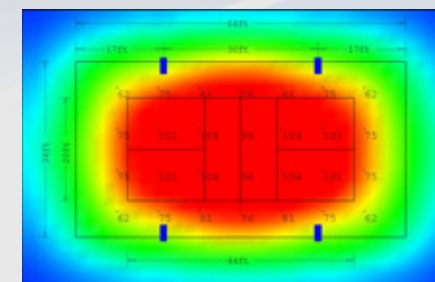

Specifically designed for sports court illumination, LSI's exclusive optical system maximizes player visibility to meet USA Pickleball requirements for horizontal and vertical court illumination while eliminating light spill and uplight to minimize impact to the surrounding environment.

ZONE

ZONE MODULAR MEDIUM SPORTS

Sports Area & Court Light (ZMM)
• 24,000 - 54,000

ZONE SLICE MEDIUM SPORTS

Sports Area & Court Light (ZNX)
• 30,000 - 55,000

ZONE MEDIUM/LARGE SPORTS

Sports Area & Court Light (ZNM/ZNL)
• 24,000 - 78,000

EXCEPTIONAL PERFORMANCE FEATURES

- Exceptional backlight control reduces spill light and focuses more light on the court
- Optional integral shields and louvers further limit light trespass off the court
- LEDs available in a wide variety of color temperatures with a rated life in excess of 100,000 hours
- Die-cast aluminum housings for weather resistance and maximum durability
- LSI's DuraGrip® paint finish protects the luminaire, even in the most extreme weather environments, to prevent cracking or peeling
- Suitable for wet locations and Ingress Protection Rated (IP66) against dirt and moisture
- Designed and manufactured in Cincinnati, OH for quick delivery and exceptional service
- 5-year limited warranty

PROFESSIONAL Category I

• 75 Foot-Candles Average

ZNL 60L 34X64 4 FIXTURES