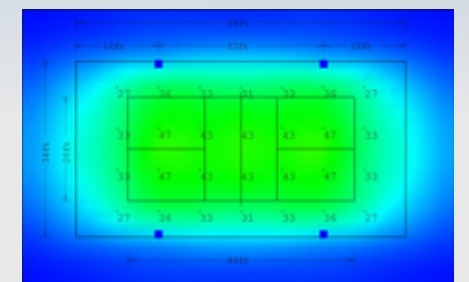

RECREATIONAL Category III

• 30 Foot-Candles Average

ZMM 24L 34X64 4 FIXTURES