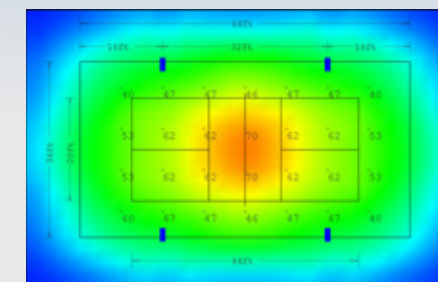

CLUB COMPETITIONS Category II

• 50 Foot-Candles Average

ZNX 42L PICKLE 34X64 4 FIXTURES