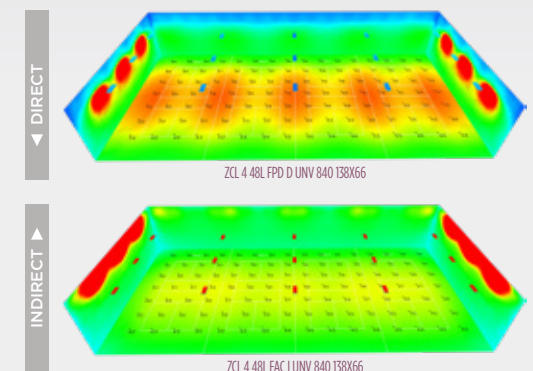

CLUB COMPETITIONS Category II

• 50 Foot-Candles Average