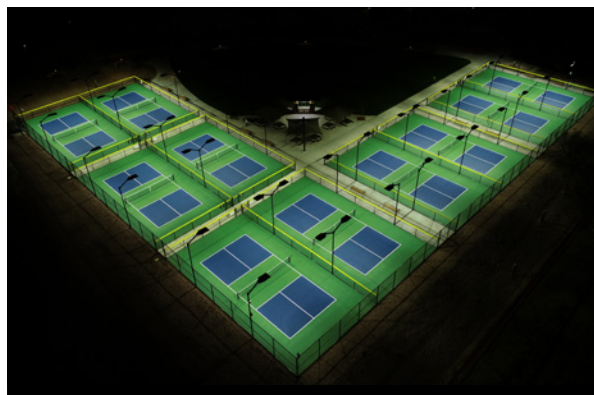

### Sport Court Lighting

Precision LED systems ensure optimal visibility and glare-free performance.

### Putting Greens & Driving Ranges

Uniform illumination enhances the golfing experience into the night.