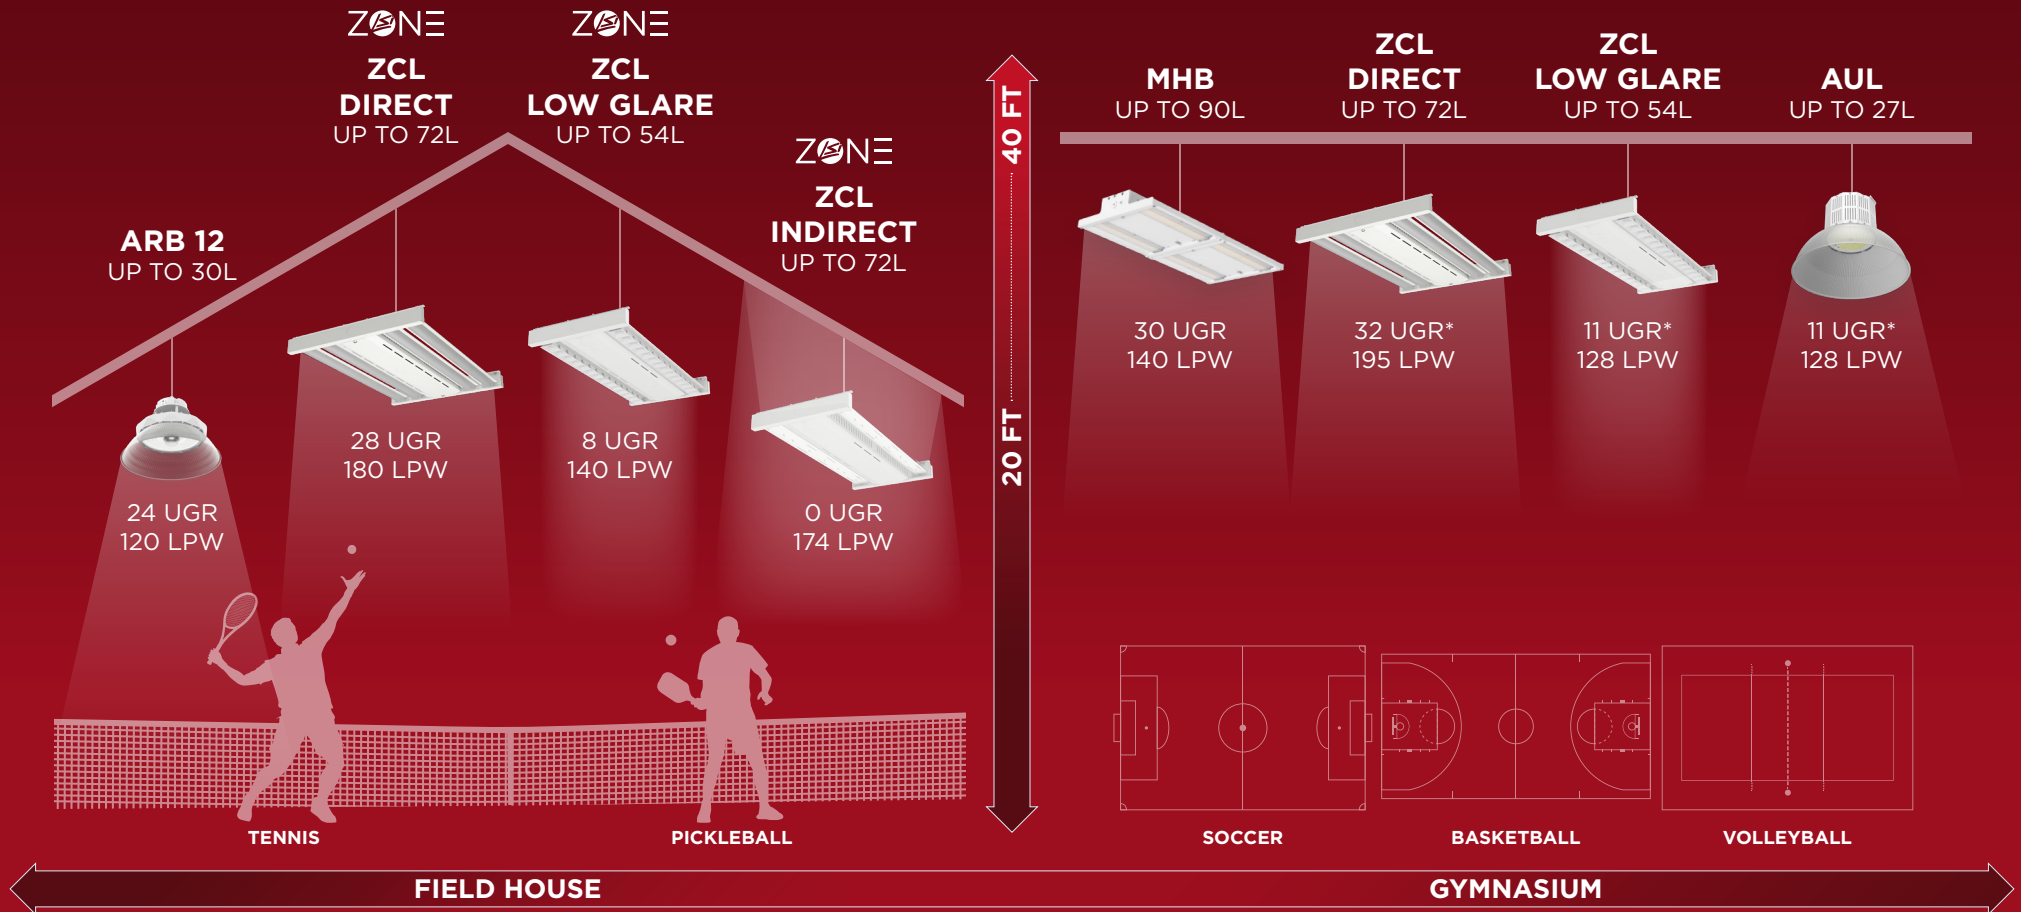

# Indoor Sports Position Guide

|                                     | <b>Modular High Bay (MHB)</b><br>★★★★  | <b>Zone Court Linear (ZCL)</b><br>★★★★★        | <b>Zone Court Linear Low Glare (ZCL LG)</b><br>★★★★★ | <b>Advantage Round High Bay (ARB)</b><br>★★★                                       | <b>Aureus Round High Bay (AUL)</b><br>★★★★★    |
|-------------------------------------|--|--|--|--|--|
| <b>Applications</b>                 | Field Houses, Gymnasium, Arenas        | Field Houses, Gymnasium, Arenas, Court Sports  | Court Sports   | Full and Partial covered facilities: Field Houses, Gymnasium, Arenas, Court Sports | Field Houses, Gymnasium, Arenas                |
| <b>Court Sport Category of Play</b> | For Category I, II, and III Play Areas | For Category I, II, and III Play Areas         | For Category I, II, and III Play Areas               | For Category I, II, and III Play Areas   | For Category I, II, and III Play Areas         |
| <b>Finish Color</b>                 | Gloss White                            | Gloss White, Black, Silver, Custom             | Gloss White, Black, Silver, Custom                   | White, Black   | Gloss White, Black, Silver, Custom             |
| <b>Sizes Available</b>              | 1', 2', 3' length                      | 2', 4' length                                  | 2', 4' length  | 9", 12" diameter   | 15" diameter                                   |
| <b>Mounting Height</b>              | Up to 90'                              | Up to 90'                                      | Up to 50'  | Up to 40'  | Up to 40'                                      |
| <b>Distributions</b>                | Direct                                 | Direct, Indirect                               | Low Glare  | Direct   | Direct   |
| <b>Delivered Lumens</b>             | 12,000L to 90,000L                     | 12,000L to 108,000L                            | 12,000L to 54,000L                                   | 6,000L to 30,000L  | 8,000L to 30,000L                              |
| <b>CCT</b>                          | 4000K, 5000K                           | 3500K, 4000K, 5000K                            | 3000K, 3500K, 4000K, 5000K                           | 3000K, 4000K, 5000K  | 3000K, 3500K, 4000K, 5000K                     |
| <b>LPW</b>                          | Up to 162 LPW                          | Up to 189 LPW                                  | Up to 149 LPW  | Up to 147 LPW  | Up to 162 LPW                                  |
| <b>Listings</b>                     | Damp Location                          | Damp Location                                  | Damp Location  | Wet Location, IP65   | Damp Location                                  |
| <b>Impact Rating (IK)</b>           | IK08                                   | IK10 (with PC Lens)                            | IK10   | IK08   | N/A  |
| <b>DLC</b>                          | Standard                               | Standard                                       | Standard   | Premium  | Premium  |
| <b>Voltage Range</b>                | 120V-277V, 347V-480V                   | 120V-277V, 347V-480V                           | 120V-277V, 347V-480V                                 | 120V-277V  | 120V-277V, 347V-480V                           |
| <b>Controls</b>                     | Basic Bluetooth, AirLink Blue          | Basic Bluetooth, AirLink Blue, AirLink Synapse | Basic Bluetooth, AirLink Blue, AirLink Synapse       | Quick Control AirLink Blue   | Basic Bluetooth, AirLink Blue, AirLink Synapse |
| <b>Pricing</b>                      | \$\$                                   | \$\$\$   | \$\$\$   | \$\$   | \$\$\$   |