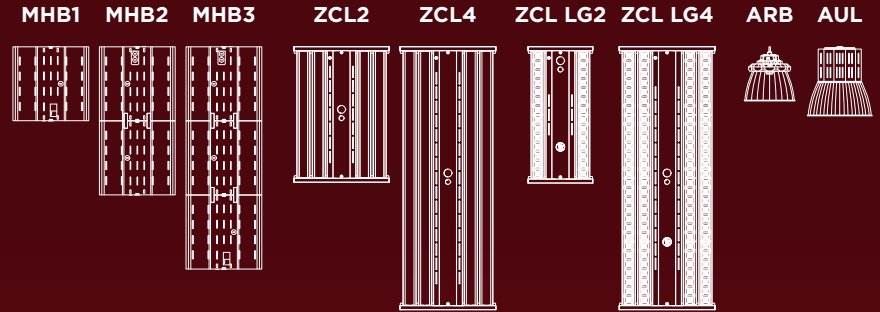

# Indoor Sports Position Guide

|                                     | <b>Modular High Bay (MHB)</b><br>★★★★  | <b>Zone Court Linear (ZCL)</b><br>★★★★★        | <b>Zone Court Linear Low Glare (ZCL LG)</b><br>★★★★★ | <b>Advantage Round High Bay (ARB)</b><br>★★★                                       | <b>Aureus Round High Bay (AUL)</b><br>★★★★★    |
|-------------------------------------|--|--|--|--|--|
| <b>Applications</b>                 | Field Houses, Gymnasium, Arenas        | Field Houses, Gymnasium, Arenas, Court Sports  | Court Sports   | Full and Partial covered facilities: Field Houses, Gymnasium, Arenas, Court Sports | Field Houses, Gymnasium, Arenas                |
| <b>Court Sport Category of Play</b> | For Category I, II, and III Play Areas | For Category I, II, and III Play Areas         | For Category I, II, and III Play Areas               | For Category I, II, and III Play Areas   | For Category I, II, and III Play Areas         |
| <b>Finish Color</b>                 | Gloss White                            | Gloss White, Black, Silver, Custom             | Gloss White, Black, Silver, Custom                   | White, Black   | Gloss White, Black, Silver, Custom             |
| <b>Sizes Available</b>              | 1', 2', 3' length                      | 2', 4' length                                  | 2', 4' length  | 9", 12" diameter   | 15" diameter                                   |
| <b>Mounting Height</b>              | Up to 90'                              | Up to 90'                                      | Up to 50'  | Up to 40'  | Up to 40'                                      |
| <b>Distributions</b>                | Direct                                 | Direct, Indirect                               | Low Glare  | Direct   | Direct   |
| <b>Delivered Lumens</b>             | 12,000L to 90,000L                     | 12,000L to 108,000L                            | 12,000L to 54,000L                                   | 6,000L to 30,000L  | 8,000L to 30,000L                              |
| <b>CCT</b>                          | 4000K, 5000K                           | 3500K, 4000K, 5000K                            | 3000K, 3500K, 4000K, 5000K                           | 3000K, 4000K, 5000K  | 3000K, 3500K, 4000K, 5000K                     |
| <b>LPW</b>                          | Up to 162 LPW                          | Up to 189 LPW                                  | Up to 149 LPW  | Up to 147 LPW  | Up to 162 LPW                                  |
| <b>Listings</b>                     | Damp Location                          | Damp Location                                  | Damp Location  | Wet Location, IP65   | Damp Location                                  |
| <b>Impact Rating (IK)</b>           | IK08                                   | IK10 (with PC Lens)                            | IK10   | IK08   | N/A  |
| <b>DLC</b>                          | Standard                               | Standard                                       | Standard   | Premium  | Premium  |
| <b>Voltage Range</b>                | 120V-277V, 347V-480V                   | 120V-277V, 347V-480V                           | 120V-277V, 347V-480V                                 | 120V-277V  | 120V-277V, 347V-480V                           |
| <b>Controls</b>                     | Basic Bluetooth, AirLink Blue          | Basic Bluetooth, AirLink Blue, AirLink Synapse | Basic Bluetooth, AirLink Blue, AirLink Synapse       | Quick Control AirLink Blue   | Basic Bluetooth, AirLink Blue, AirLink Synapse |
| <b>Pricing</b>                      | \$\$                                   | \$\$\$   | \$\$\$   | \$\$   | \$\$\$   |