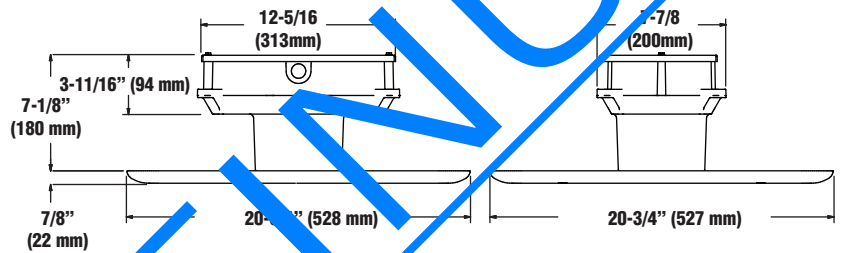

## LUMINAIRE ORDERING INFORMATION

TYPICAL ORDER EXAMPLE: **CRU DDM SC LED HO CW UE WHT**

Prefix	Distribution	Light Source	Drive Current	Color Temperature	Input Voltage	Finish
CRU DDM	SC - Standard Symmetric	LED	HO - High Output VHO - Very High Output	CW - Cool White (5000K)	UE - Universal Voltage (120-277V) 347-347V <sup>1</sup>	WHT - White BRZ - Bronze BLK - Black

### DIMENSIONS