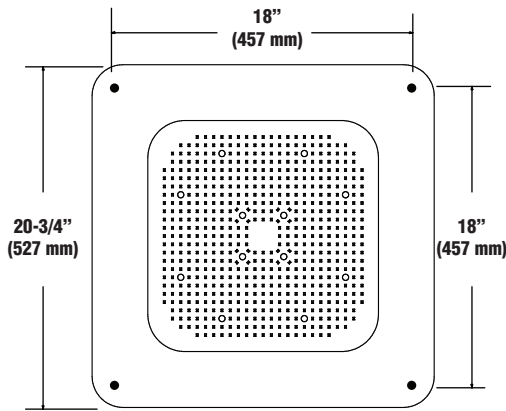

## LUMINAIRE ORDERING INFORMATION

TYPICAL ORDER EXAMPLE: **CRU DDM SC LED HO CW UE WHT**

Prefix	Distribution	Light Source	Drive Current	Color Temperature	Input Voltage	Finish
CRU DDM	SC - Standard Symmetric	LED	HO - High Output VHO - Very High Output	CW - Cool White (5000K)	UE - Universal Voltage (120-277V) 347-347V <sup>1</sup>	WHT - White BRZ - Bronze BLK - Black

### DIMENSIONS