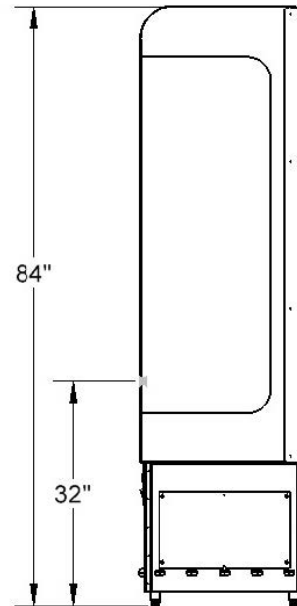

BEST USED FOR

- In-Aisle Refrigeration
- Spot Merchandising
- Wine/Beverage
- Prepackaged meals

FEATURES

TRUE 24" DEPTH

IN-AISLE MERCHANDISING

HEAVY DUTY SHELVING

STANDARD FEATURES

- High Efficiency Motors
- Digital Solar Thermometer
- Removable Service Panels
- Electronic Control
- Designed to Maintain Product
- Temperatures at <41 F
- Electric Condensate Pan
- Laminated side panels
- 4 Standard 12" Shelves

OPTIONAL ACCESSORIES

- LED lighting
- Custom Wood accent piece
- Clear Acrylic sides
- Clear Argon filled glass sides

MODEL	DIMENSIONS*		POWER						
	A	B	V	Ph	Hz	MCA	MOP	HP	BTU/hr @ 75F
RMD022S-84	23 1/2"	24"	110	1	60	20.5	30	1/2	4750
RMD023S-84	35 1/2"	24"	220	1	60	15.5	30	3/4	6090
RMD024S-84	47 1/2"	24"	220	1	60	16	25	1	8540