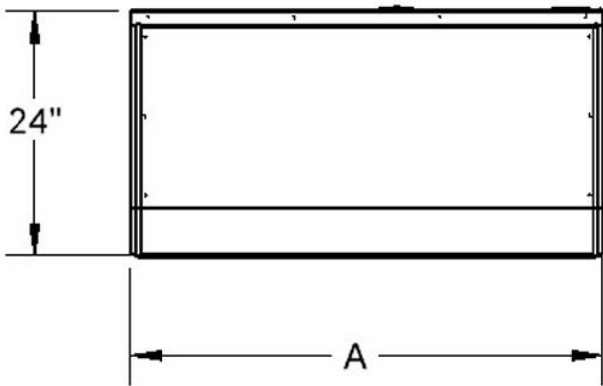

84" HIGH SLIM REFRIGERATED MULTI DECK

DESCRIPTION

Our new refrigerated line of slim multi deck merchandisers can do it all! Place one in aisle with existing shelving or as a spot merchandiser for beverages. JSI offers 3 styles per size, creating plenty of configuration options.

BEST USED FOR

- In-Aisle Refrigeration
- Spot Merchandising
- Wine/Beverage
- Prepackaged meals

FEATURES

STANDARD FEATURES

- High Efficiency Motors
- Digital Solar Thermometer
- Removable Service Panels
- Electronic Control
- Designed to Maintain Product
- Temperatures at <41 F
- Electric Condensate Pan
- Laminated side panels
- 4 Standard 12" Shelves