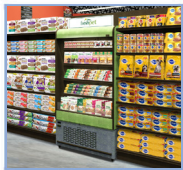

Milo, Maine • Bangor, Maine • Payson, Utah • Collingwood, Ontario

JSISTOREFIXTURES.COM

84" HIGH SLIM REFRIGERATED MULTI DECK

DESCRIPTION

Our new refrigerated line of slim multi deck merchandisers can do it all! Place one in aisle with existing shelving or as a spot merchandiser for beverages. JSI offers 3 styles per size, creating plenty of configuration options.

BEST USED FOR

- In-Aisle Refrigeration
- Spot Merchandising
- Wine/Beverage
- Prepackaged meals

FEATURES

TRUE 24" DEPTH

IN-AISLE MERCHANDISING

HEAVY DUTY SHELVING

STANDARD FEATURES

- High Efficiency Motors
- Digital Solar Thermometer
- Removable Service Panels
- Electronic Control
- Designed to Maintain Product
- Temperatures at <41 F
- Electric Condensate Pan
- Laminated side panels
- 4 Standard 12" Shelves