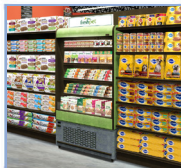

IN-AISLE MERCHANDISING