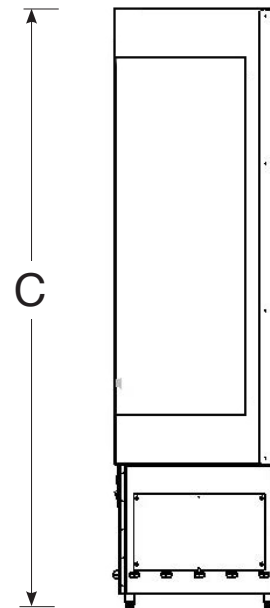

## OPTIONAL ACCESSORIES

- LED Lighting
- Custom Wood Laminated Sides
- Clear Acrylic Sides
- Clear Argon-filled Glass Sides

MODEL	DIMENSIONS*		
	A	B	C
RMD023-62ES	47"	20"	62"
RMD023-62S	47"	24"	62"
RMD024-72ES	47"	20"	72"
RMD024-84S	47"	24"	84"