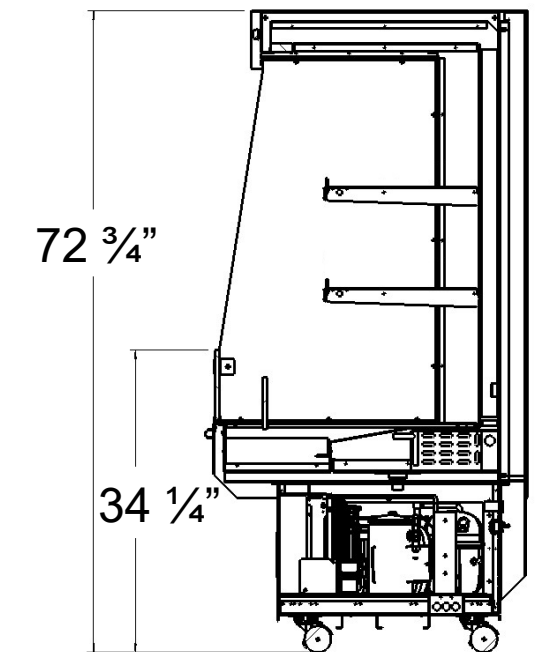

- High Efficiency Motors
- Digital Solar Thermometer
- Removable Service Panels
- Electronic Control
- Designed to Maintain Product Temperatures at <41°F
- 2 Standard 15" or 17" Shelves

Slide-Out Service Drawer

OPTIONAL ACCESSORIES

- LED Lighting
- Price Tag Molding
- Shelf Product Stop
- Various Shelf Sizes

SECTION VIEW DENOTES STANDARD CASE OFFERING

| MODEL | DIMENSIONS* | | POWER | | | | | | |
|-----------|-------------|-----|-------|----|----|------|-----|-----|--------------|
| | A | B | V | Ph | Hz | MCA | MOP | HP | BTU/hr @ 75F |
| RMD022-72 | 24" | 24" | 120 | 1 | 60 | 17.1 | 20 | 1/2 | 4750 |
| RMD023-72 | 36" | 24" | 208 | 1 | 60 | 18.7 | 20 | 1 | 8540 |
| RMD024-72 | 48" | 24" | 208 | 1 | 60 | 17.7 | 20 | 1 | 8540 |
| RMD032-72 | 24" | 36" | 120 | 1 | 60 | 15.6 | 20 | 3/4 | 6090 |
| RMD033-72 | 36" | 36" | 208 | 1 | 60 | 18.7 | 20 | 1 | 8540 |
| RMD034-72 | 48" | 36" | 208 | 1 | 60 | 17.7 | 20 | 1 | 8540 |