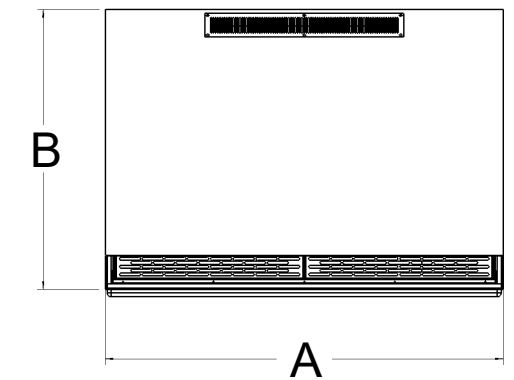

SECTION VIEW DENOTES STANDARD CASE OFFERING

MODEL	DIMENSIONS*		POWER						
	A	B	V	Ph	Hz	MCA	MOP	HP	BTU/hr @ 75F
RMD022-72	24"	24"	120	1	60	17.1	20	1/2	4750
RMD023-72	36"	24"	208	1	60	18.7	20	1	8540
RMD024-72	48"	24"	208	1	60	17.7	20	1	8540
RMD032-72	24"	36"	120	1	60	15.6	20	3/4	6090
RMD033-72	36"	36"	208	1	60	18.7	20	1	8540
RMD034-72	48"	36"	208	1	60	17.7	20	1	8540

2017
DOE
COMPLIANT

Please refer to our "Styles, Groupings, Stains and Accessories" brochure to see our wide range of materials, finishes, merchandising foam, and accessories.
*Dimensions are approximate and will vary based on wrap styles