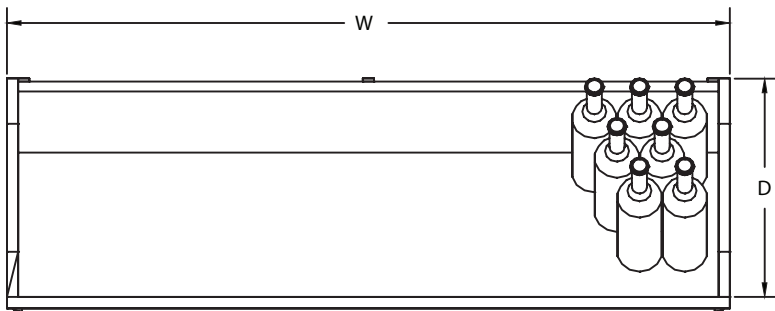

WINE UNDER-CASE MERCHANDISER

DESCRIPTION

JSI Under-Case Merchandisers fit below most service perimeter department cases, and can provide a high-impact impulse sale location for wine and beer.

FEATURES

- Large Merchandising Area for Wine/Beer
- Wooden PTM
- Variety of Colors/Options

APPLICATIONS

- Use as a Spot Merchandiser Under a Deli Case
- Create a Run Under a Case for a Large Display

STYLE	ITEM #	SIZES W x D x H
WINE UNDER-CASE MERCHANDISER	C-WD-UCM	36" X 15½" X 12" 48" X 15½" X 12"