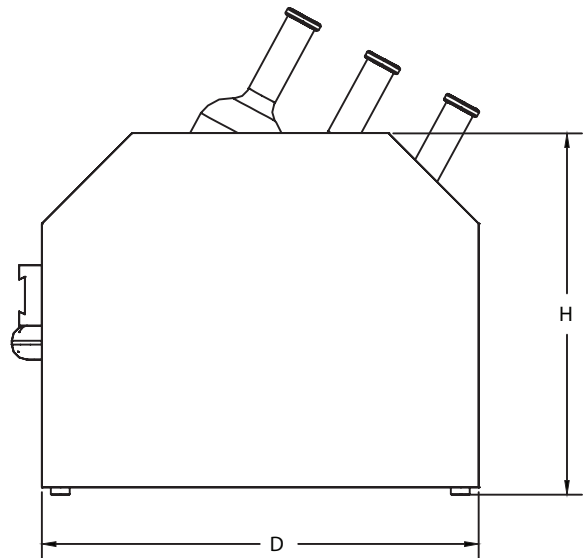

APPLICATIONS

- Use as a Spot Merchandiser Under a Deli Case
- Create a Run Under a Case for a Large Display

STYLE	ITEM #	SIZES W x D x H
WINE UNDER-CASE MERCHANDISER	C-WD-UCM	36" X 15½" X 12" 48" X 15½" X 12"