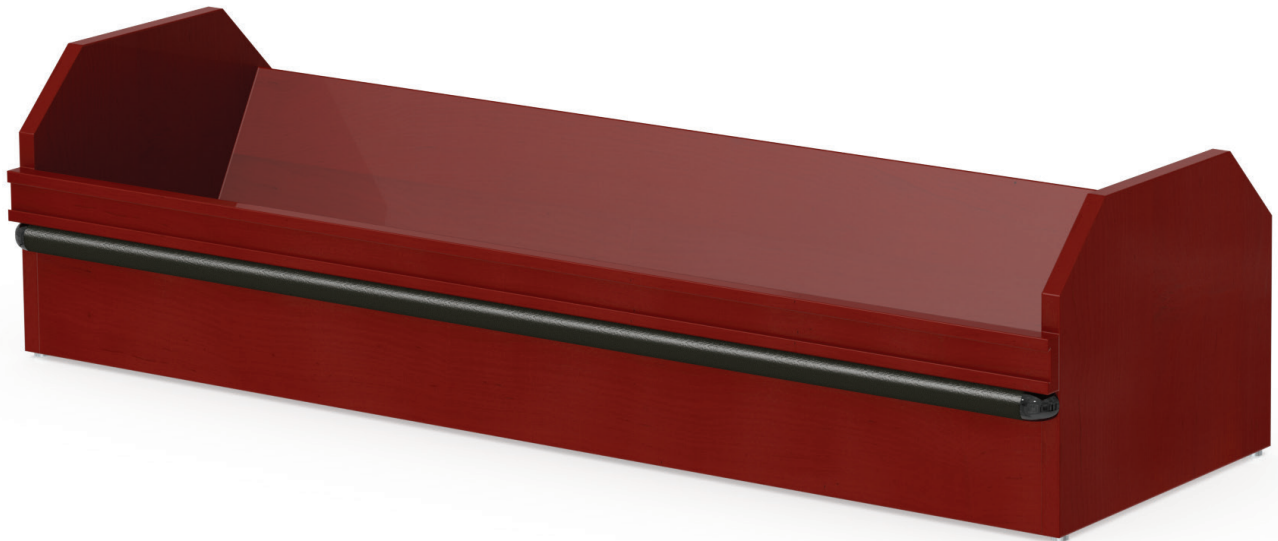

WINE UNDER-CASE MERCHANDISER

140 Park Street • Milo, Maine 04463 • 800.332.5507 **TEL** • 207.943.5632 **FAX** • JSISTOREFIXTURES.COM
Milo, Maine • Bangor, Maine • Payson, Utah • Greenville, South Carolina • Collingwood, Ontario