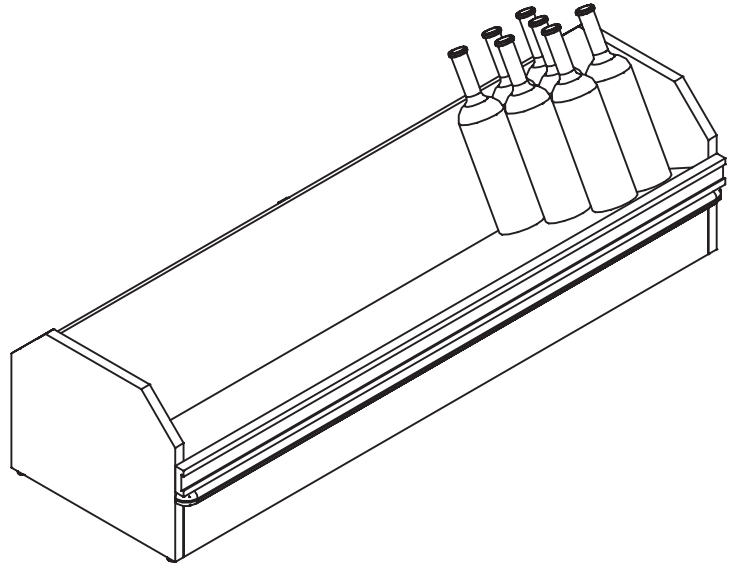

WINE UNDER-CASE MERCHANDISER

DESCRIPTION

JSI Under-Case Merchandisers fit below most service perimeter department cases, and can provide a high-impact impulse sale location for wine and beer.

FEATURES

- Large Merchandising Area for Wine/Beer
- Wooden PTM
- Variety of Colors/Options

APPLICATIONS

- Use as a Spot Merchandiser Under a Deli Case
- Create a Run Under a Case for a Large Display

STYLE	ITEM #	SIZES W x D x H
WINE UNDER-CASE MERCHANDISER	C-WD-UCM	36" X 15½" X 12" 48" X 15½" X 12"