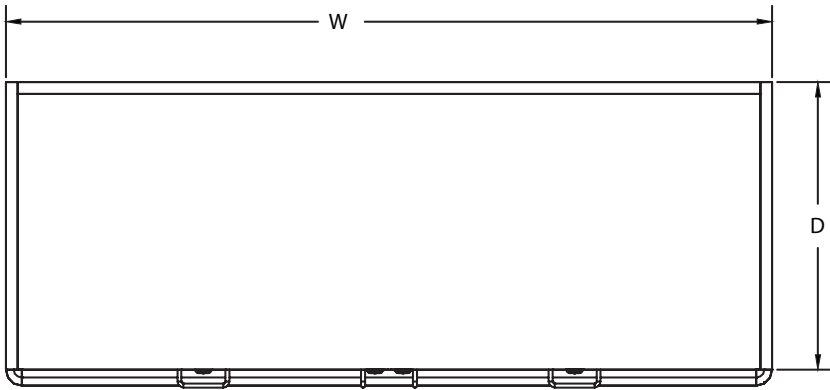

## DESCRIPTION

JSI's Wine Steward cabinet is a great addition to your wine department, providing a location for communication with your customer and needed department storage.

## APPLICATIONS

- Use as an End Cap or Stand-Alone Unit
- Incorporate Unit into a Lineup of Wine Wall Units

STYLE	ITEM #	SIZES W x D x H
WINE STEWARD	C-WD-STW	36" X 18" X 84" 48" X 18" X 84" 36" X 24" X 84" 48" X 24" X 84"