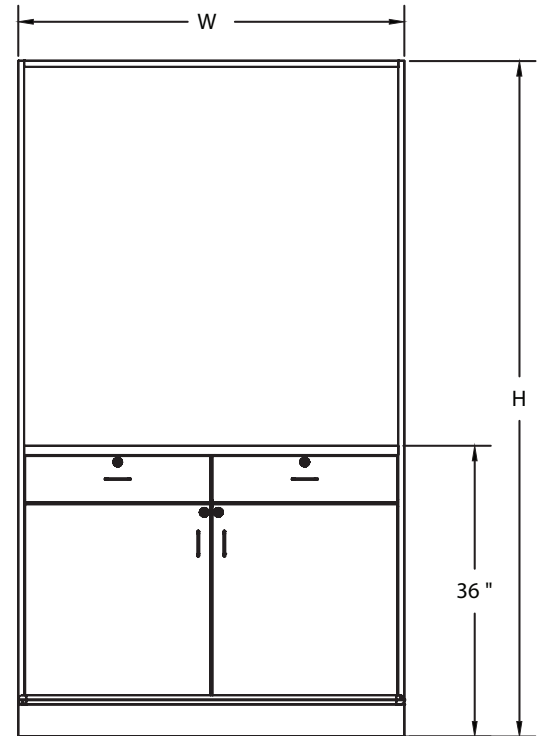

## APPLICATIONS

- Use as an End Cap or Stand-Alone Unit
- Incorporate Unit into a Lineup of Wine Wall Units

STYLE	ITEM #	SIZES W x D x H
WINE STEWARD	C-WD-STW	36" X 18" X 84" 48" X 18" X 84" 36" X 24" X 84" 48" X 24" X 84"