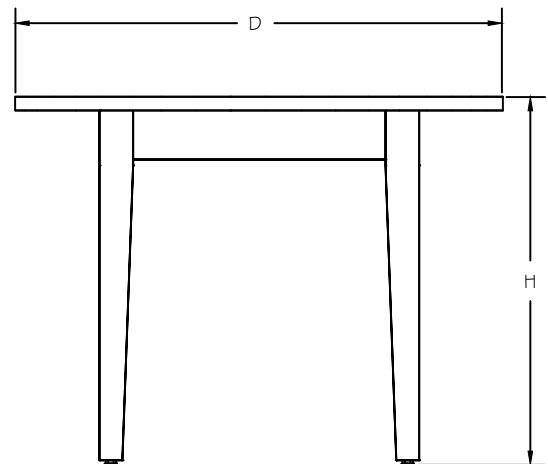

ROUND BAKERY TABLE

DESCRIPTION

Our Round Bakery Table is perfect for bakery promo. Use at the store entrance or as a department lead-in to highlight a signature item.

ROUND BAKERY TABLE WITH STAINED WOOD TOP AND FRAME

FEATURES

- Large Merchandising Area for Packaged Bakery Goods
- Variety of Materials/Finishes/Options

APPLICATIONS

- Use as a Stand-Alone Spot Merchandiser

STYLE	ITEM #	SIZES W x D x H
ROUND BAKERY TABLE	C-RT	40" X 30"