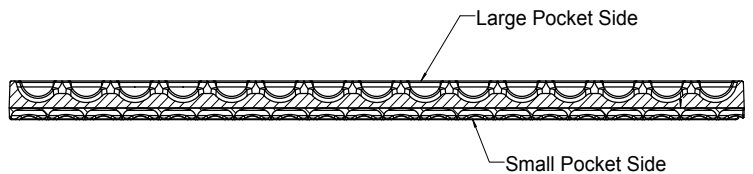

REVERSIBLE FOAM POCKET PAD

DESCRIPTION

JSI's Reversible Foam Pocket Pad allows for a perfect display every time! Use the Original Pocket Pad side to display smaller produce. Our new, larger Foam Pockets will contain larger produce on the reverse side. Can be sized to fit all tables, bins, and toppers.

REVERISBLE FOAM POCKET PAD CAN BE CUT TO FIT TABLE, BIN, AND TOPPER SIZES

FEATURES

- Pockets to Fit Average-Sized or Small Produce
- Pockets to Fit Large-Sized Produce
- Exclusive Antimicrobial Closed-Cell Foam
- Works on Slanted and Flat Surfaces
- Can Be Cut to Fit Table Size

APPLICATIONS

- Use on Stand-Alone Produce or In-Line Fixtures
- Use on Slanted Tables, Orchard Bins, or in Boxes

STYLE	ITEM #	SIZES W x D
REVERSIBLE POCKET PAD	RFPP	CAN BE CUT TO SIZE: CUSTOMER TO ADVISE