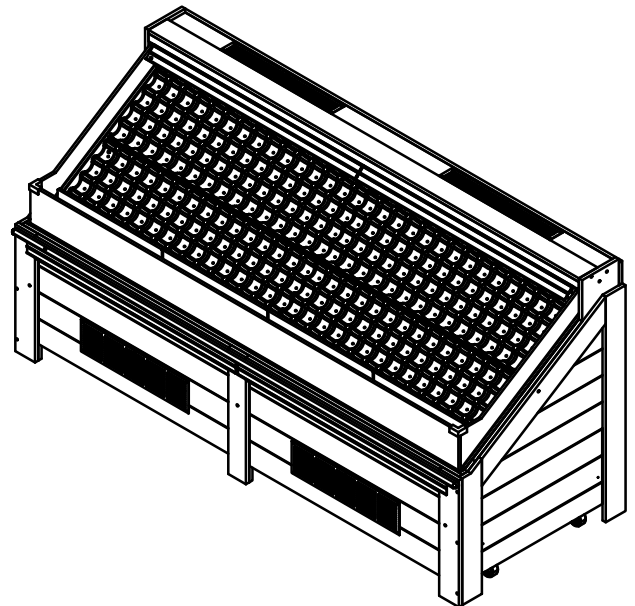

REVERSIBLE FOAM POCKET PAD

DESCRIPTION

JSI's Reversible Foam Pocket Pad allows for a perfect display every time! Use the Original Pocket Pad side to display smaller produce. Our new, larger Foam Pockets will contain larger produce on the reverse side. Can be sized to fit all tables, bins, and toppers.

REVERISBLE FOAM POCKET PAD CAN BE CUT TO FIT TABLE, BIN, AND TOPPER SIZES

FEATURES

- Pockets to Fit Average-Sized or Small Produce
- Pockets to Fit Large-Sized Produce
- Exclusive Antimicrobial Closed-Cell Foam
- Works on Slanted and Flat Surfaces
- Can Be Cut to Fit Table Size

APPLICATIONS

- Use on Stand-Alone Produce or In-Line Fixtures
- Use on Slanted Tables, Orchard Bins, or in Boxes

STYLE	ITEM #	SIZES W x D
REVERSIBLE POCKET PAD	RFPP	CAN BE CUT TO SIZE: CUSTOMER TO ADVISE