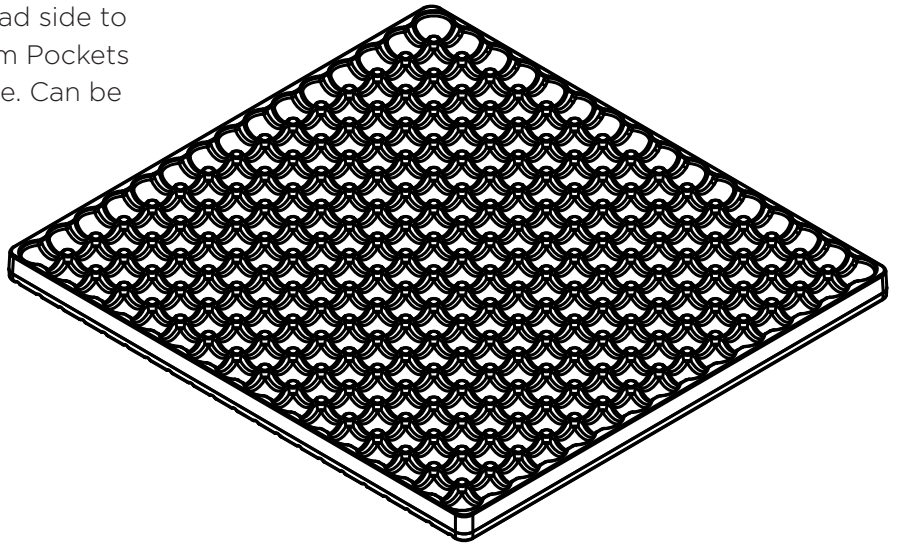

REVERSIBLE FOAM POCKET PAD

DESCRIPTION

JSI's Reversible Foam Pocket Pad allows for a perfect display every time! Use the Original Pocket Pad side to display smaller produce. Our new, larger Foam Pockets will contain larger produce on the reverse side. Can be sized to fit all tables, bins, and toppers.

REVERISBLE FOAM POCKET PAD CAN BE CUT TO FIT TABLE, BIN, AND TOPPER SIZES

FEATURES

- Pockets to Fit Average-Sized or Small Produce
- Pockets to Fit Large-Sized Produce
- Exclusive Antimicrobial Closed-Cell Foam
- Works on Slanted and Flat Surfaces
- Can Be Cut to Fit Table Size

APPLICATIONS

- Use on Stand-Alone Produce or In-Line Fixtures
- Use on Slanted Tables, Orchard Bins, or in Boxes

STYLE	ITEM #	SIZES W x D
REVERSIBLE POCKET PAD	RFPP	CAN BE CUT TO SIZE: CUSTOMER TO ADVISE