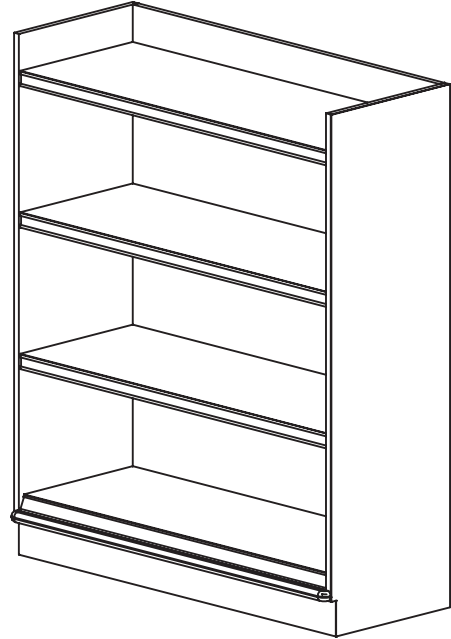

# LOW WALL WINE UNIT

## DESCRIPTION

All of our shelving is designed to meet the unique requirements of wine and liquor display, including weight capacity, labeling and various merchandising options.

## FEATURES

- 4 Levels of Merchandising Area for Wine/Liquor
- JSI Metal Reinforced Anti-Sag Shelf Support
- Heavy Duty Levelers for Easy Installation
- Wooden PTM
- ABS Shelf Liners
- Variety of Colors/Options

## APPLICATIONS

- Create a Run of Units for a Wall or an Island Display or Use as an End Cap

STYLE	ITEM #	SIZES W x D x H
LOW WINE UNIT	C-WD-L-IN	36" X 18" X 58" 36" X 24" X 58" 48" X 18" X 58" 48" X 24" X 58"