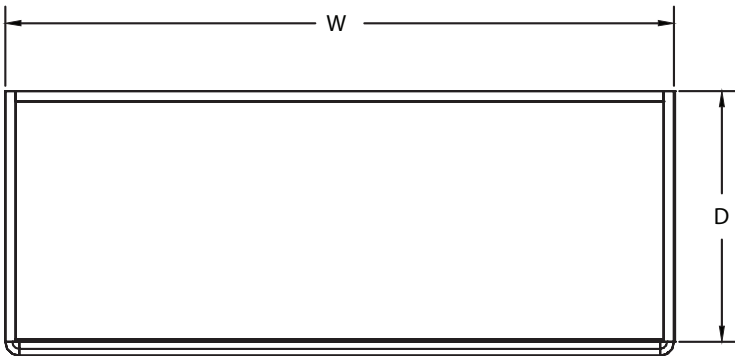

## DESCRIPTION

All of our shelving is designed to meet the unique requirements of wine and liquor display, including weight capacity, labeling and various merchandising options.

## APPLICATIONS

- Create a Run of Units for a Wall or an Island Display or Use as an End Cap

STYLE	ITEM #	SIZES W x D x H
LOW WINE UNIT	C-WD-L-IN	36" X 18" X 58" 36" X 24" X 58" 48" X 18" X 58" 48" X 24" X 58"