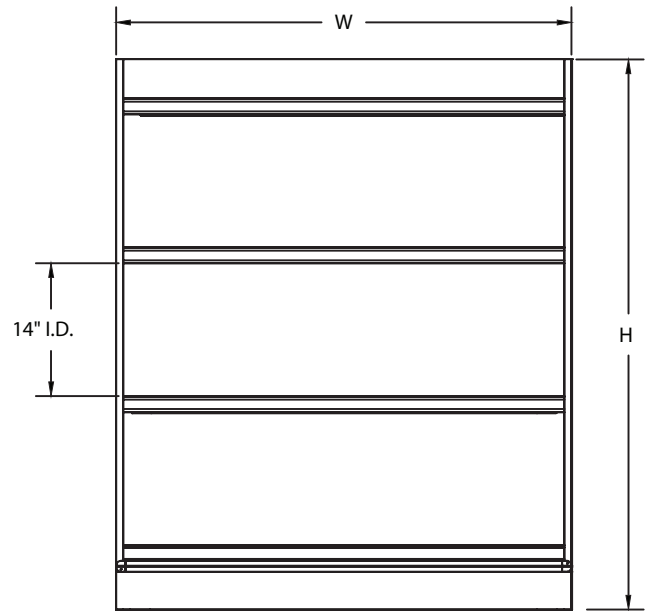

## DESCRIPTION

All of our shelving is designed to meet the unique requirements of wine and liquor display, including weight capacity, labeling and various merchandising options.

## APPLICATIONS

- Create a Run of Units for a Wall or an Island Display or Use as an End Cap

STYLE	ITEM #	SIZES W x D x H
LOW WINE UNIT	C-WD-L-IN	36" X 18" X 58" 36" X 24" X 58" 48" X 18" X 58" 48" X 24" X 58"