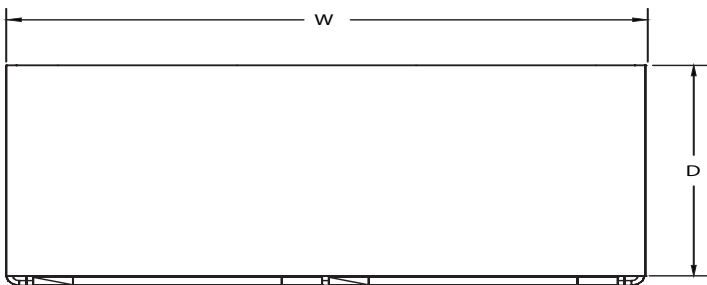

## DESCRIPTION

JSI's Lockable Wall Unit matches our wall shelving profile, while providing a secure location for higher value items.

## FEATURES

- 4 or 5 Levels of Merchandising Area for Wine/Liquor
- Adjustable Shelves
- Fixed Center Shelf
- Heavy Duty Levelers for Easy Installation
- Wooden PTM
- ABS Shelf Liners
- Variety of Colors/Options

## APPLICATIONS

- Use as an End Cap or Stand-Alone Unit
- Incorporate Unit into a Lineup of Wine Wall Units

STYLE	ITEM #	SIZES W x D x H
LOCKABLE WINE WALL UNIT	C-WD-LOCK	48" X 18" X 58" 48" X 24" X 58" 48" X 18" X 84" 48" X 24" X 84"