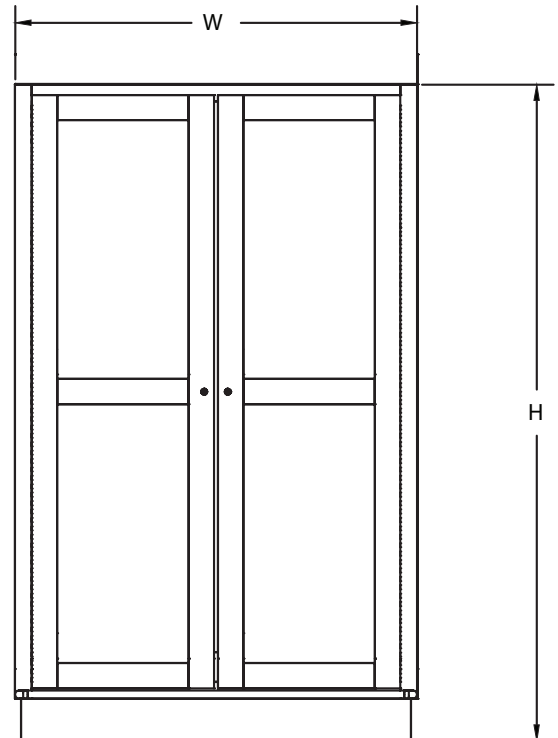

## DESCRIPTION

JSI's Lockable Wall Unit matches our wall shelving profile, while providing a secure location for higher value items.

## FEATURES

- 4 or 5 Levels of Merchandising Area for Wine/Liquor
- Adjustable Shelves
- Fixed Center Shelf
- Heavy Duty Levelers for Easy Installation
- Wooden PTM
- ABS Shelf Liners
- Variety of Colors/Options

## APPLICATIONS

- Use as an End Cap or Stand-Alone Unit
- Incorporate Unit into a Lineup of Wine Wall Units

STYLE	ITEM #	SIZES W x D x H
LOCKABLE WINE WALL UNIT	C-WD-LOCK	48" X 18" X 58" 48" X 24" X 58" 48" X 18" X 84" 48" X 24" X 84"