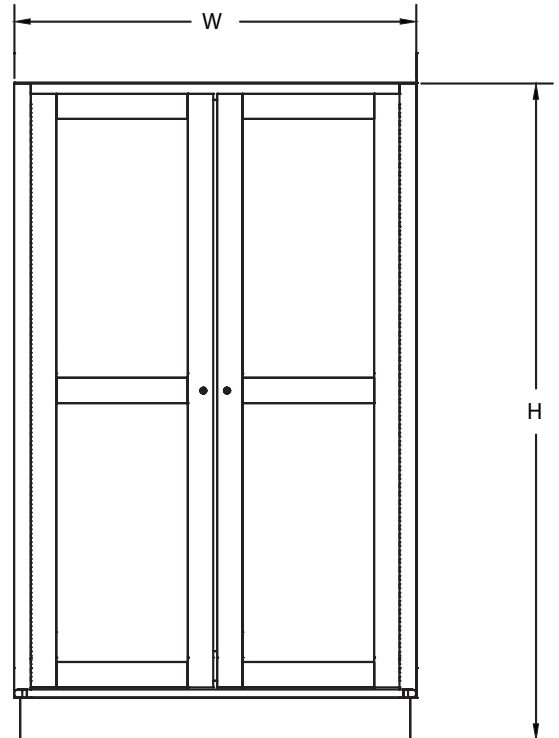

LOCKABLE IN-LINE WINE UNIT

DESCRIPTION

JSI's Lockable In-Line Unit is a great merchandiser for higher value items, and is designed to fit in line with gondola shelving. Simply remove a 4' section of shelves and base deck, and slide in the lockable display.

FEATURES

- 5 Levels of Merchandising Area for Wine/Liquor
- 3 Adjustable Shelves
- Fixed Center Shelf
- Wooden PTM
- ABS Shelf Liners
- Variety of Colors/Options

APPLICATIONS

- Use as an End Cap or Stand-Alone Unit
- Designed to Fit in Gondola Shelving Run

STYLE	ITEM #	SIZES W x D x H
LOCKABLE IN-LINE WINE UNIT	C-WD-LOCK	47 3/4" X 24" X 78"

MATERIALS, FINISHES, AND ACCESSORIES

Please refer to our "Stains and Accessories" brochure to see our wide range of materials, finishes, and accessories.