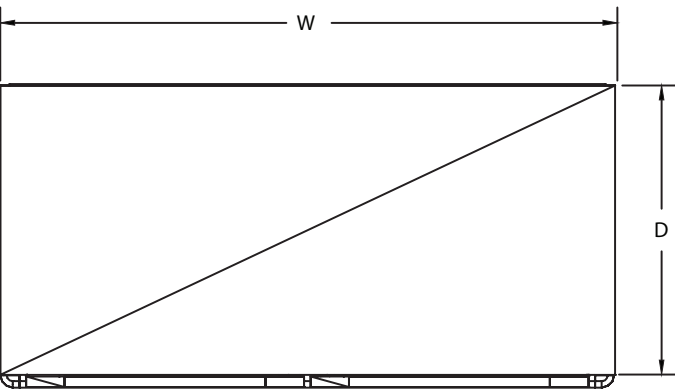

LOCKABLE IN-LINE WINE UNIT

DESCRIPTION

JSI's Lockable In-Line Unit is a great merchandiser for higher value items, and is designed to fit in line with gondola shelving. Simply remove a 4' section of shelves and base deck, and slide in the lockable display.

FEATURES

- 5 Levels of Merchandising Area for Wine/Liquor
- 3 Adjustable Shelves
- Fixed Center Shelf
- Wooden PTM
- ABS Shelf Liners
- Variety of Colors/Options

APPLICATIONS

- Use as an End Cap or Stand-Alone Unit
- Designed to Fit in Gondola Shelving Run

STYLE	ITEM #	SIZES W x D x H
LOCKABLE IN-LINE WINE UNIT	C-WD-LOCK	47 3/4" X 24" X 78"

MATERIALS, FINISHES, AND ACCESSORIES

Please refer to our "Stains and Accessories" brochure to see our wide range of materials, finishes, and accessories.