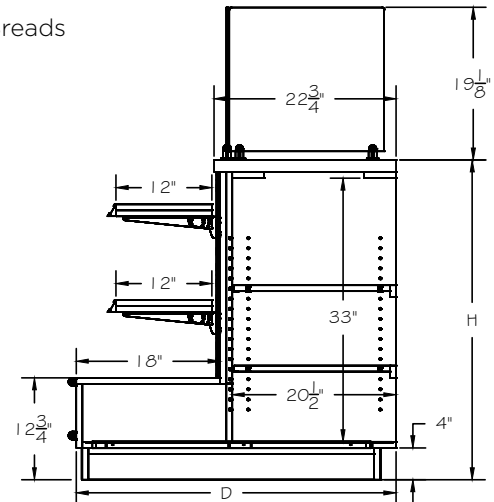

## 96" L - SHOWN WITH OPTIONAL GLASS ON THE FRONT AND SIDES

## FEATURES

- Flat Base
- Adjustable Shelving with Wooden Price Tag Molding
- Large Storage Area on Customer Service Side with Fixed Shelf for Bags and Boxes

## APPLICATIONS

- Use with Glass for Service or Without Glass for Self-Service Wrapped Breads
- Put in a Line-Up with Other Fixtures to Create a Larger Display

STYLE	ITEM #	SIZES W x D x H
FLAT BASE BREAD BAR WITH SHELVES	C-BBSBS	48" X 42 1/2" X 36" 60" X 42 1/2" X 36" 72" X 42 1/2" X 36" 84" X 42 1/2" X 36" 96" X 42 1/2" X 36"