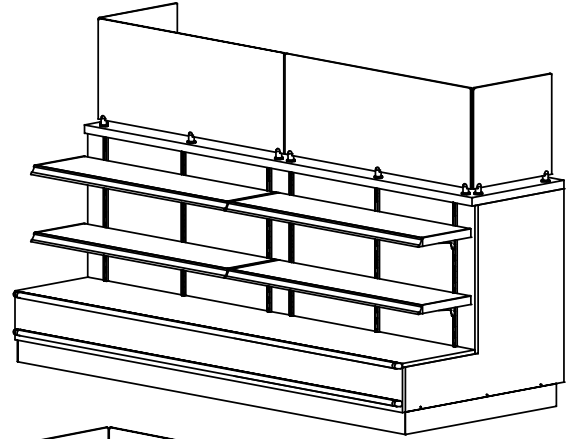

FLAT BASE BREAD BAR WITH SHELVES

DESCRIPTION

JSI offers Bread Bar styles for any fresh bread program. Whether you have a scratch bakery and want to show off your ingredients or a great bake-off program, we have the right style and size to excite your customers!

96" L - SHOWN WITH OPTIONAL GLASS ON THE FRONT AND SIDES

FEATURES

- Flat Base
- Adjustable Shelving with Wooden Price Tag Molding
- Large Storage Area on Customer Service Side with Fixed Shelf for Bags and Boxes

OPTIONS

- Fixed or Adjustable Glass Shields on Left, Right, and Front
- Countertop Surfaces
- Removable Deck Shelves
- Bumper
- Available Matching Customer Service Pass-Across Counter
- Variety of Materials / Stains / Options