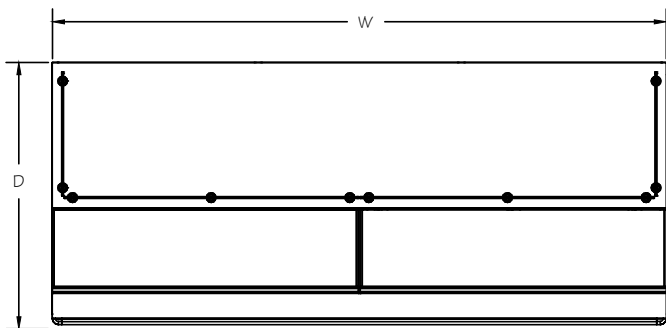

## 96" L - SHOWN WITH OPTIONAL GLASS ON THE FRONT AND SIDES

## FEATURES

- Flat Base
- Adjustable Shelving with Wooden Price Tag Molding
- Large Storage Area on Customer Service Side with Fixed Shelf for Bags and Boxes

## APPLICATIONS

- Use with Glass for Service or Without Glass for Self-Service Wrapped Breads
- Put in a Line-Up with Other Fixtures to Create a Larger Display

STYLE	ITEM #	SIZES W x D x H
FLAT BASE BREAD BAR WITH SHELVES	C-BBSBS	48" X 42 1/2" X 36" 60" X 42 1/2" X 36" 72" X 42 1/2" X 36" 84" X 42 1/2" X 36" 96" X 42 1/2" X 36"