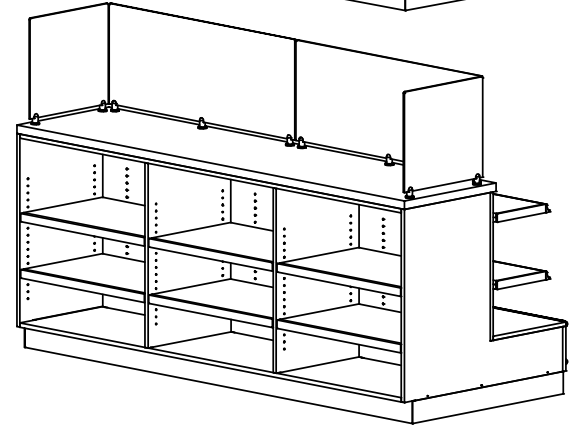

FLAT BASE BREAD BAR WITH SHELVES

DESCRIPTION

JSI offers Bread Bar styles for any fresh bread program. Whether you have a scratch bakery and want to show off your ingredients or a great bake-off program, we have the right style and size to excite your customers!

96" L - SHOWN WITH OPTIONAL GLASS ON THE FRONT AND SIDES

FEATURES

- Flat Base
- Adjustable Shelving with Wooden Price Tag Molding
- Large Storage Area on Customer Service Side with Fixed Shelf for Bags and Boxes

OPTIONS

- Fixed or Adjustable Glass Shields on Left, Right, and Front
- Countertop Surfaces
- Removable Deck Shelves
- Bumper
- Available Matching Customer Service Pass-Across Counter
- Variety of Materials / Stains / Options