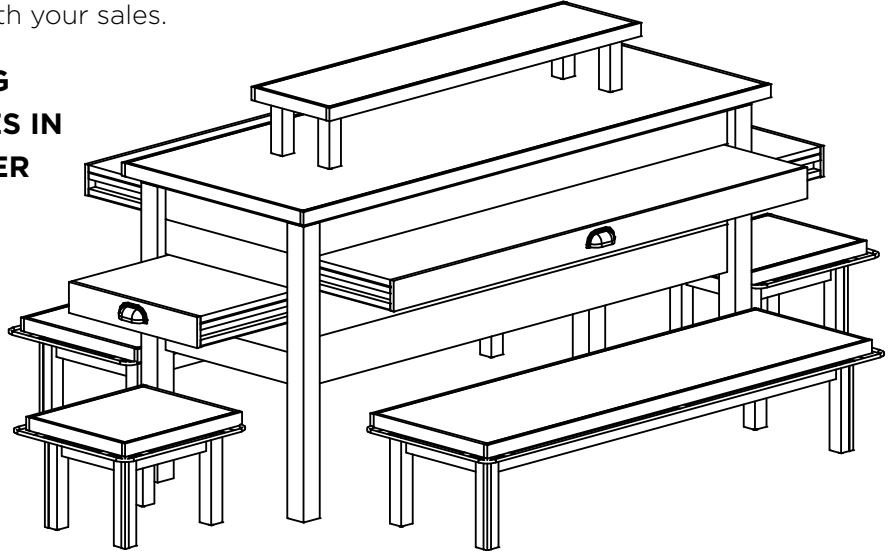

DRAWER-STYLE NESTING TABLE

DESCRIPTION

JSI's Drawer-Style Nesting Table is an attractive display, ideal for creating a massive presentation, no matter what your sales volume is. The pull-out drawers and lower nesting tables allow this table to flex with your sales.

6' LONG DRAWER-STYLE NESTING TABLE SHOWN WITH ALL SHELVES IN EXTENDED POSITIONS AND LOWER NESTING TABLES PULLED OUT

FEATURES

- 4 Pull-Out Drawer-Style Shelves
- 4 Lower Nesting Tables
- Large Merchandising Area
- 8" H Removable Topper for Multi-Level Merchandising
- Metal Bumper on Lower Nesting Tables

OPTIONS

- Variety of Materials / Stains / Options

APPLICATIONS

- Use with Packaged Bakery
- Stand Alone Merchandiser

STYLE	ITEM #	SIZES W x D x H
DRAWER-STYLE NESTING TABLE SET	C-DNT	48" X 28" X 36" H 72" X 28" X 36" H