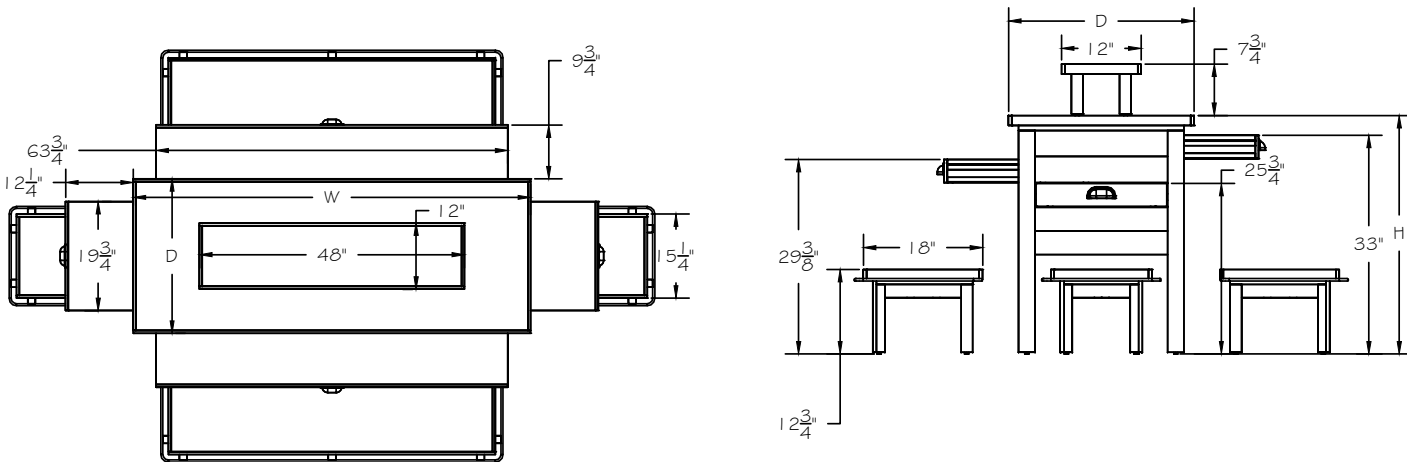

6' LONG DRAWER-STYLE NESTING TABLE SHOWN WITH ALL SHELVES IN EXTENDED POSITIONS AND LOWER NESTING TABLES PULLED OUT

FEATURES

- 4 Pull-Out Drawer-Style Shelves
- 4 Lower Nesting Tables
- Large Merchandising Area
- 8" H Removable Topper for Multi-Level Merchandising
- Metal Bumper on Lower Nesting Tables

OPTIONS

- Variety of Materials / Stains / Options

APPLICATIONS

- Use with Packaged Bakery
- Stand Alone Merchandiser

STYLE	ITEM #	SIZES W x D x H
DRAWER-STYLE NESTING TABLE SET	C-DNT	48" X 28" X 36" H 72" X 28" X 36" H