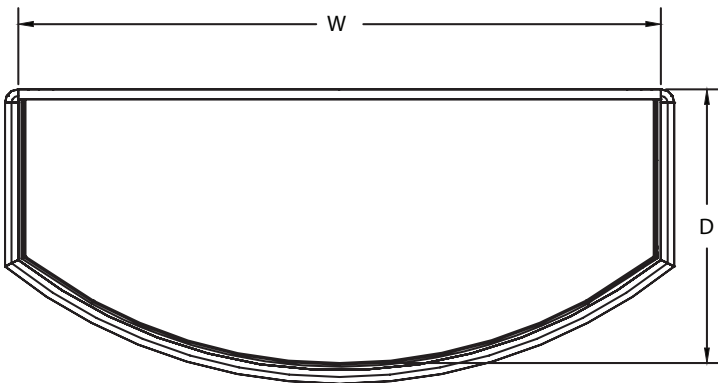

4-LEVEL WINGED WINE END CAP

DESCRIPTION

Drive sales by creating eye-catching promotional End Caps. Use in your wine department or any high-impact location in the store.

FEATURES

- 4 Levels of Merchandising Area for Wine/Liquor
- Heavy Duty Levelers for Easy Installation
- Metal PTM
- ABS Shelf Liners
- Variety of Colors/Options

APPLICATIONS

- Use as an End Cap on Wall Units
- Use as an End Cap on Gondola Shelving

STYLE	ITEM #	SIZES W x D x H
4-LEVEL WINGED WINE END CAP	C-WD-WEND	36" X 21" X 58" 42" X 21" X 58" 48" X 21" X 58"

MATERIALS, FINISHES, AND ACCESSORIES