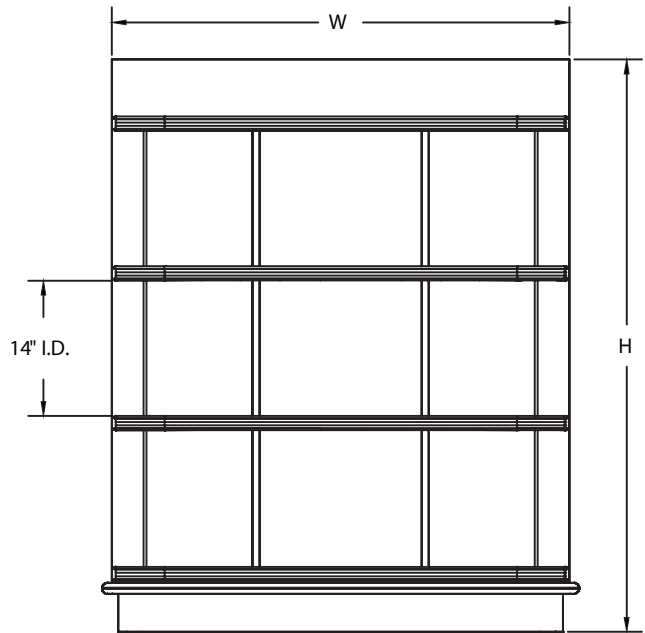

4-LEVEL WINGED WINE END CAP

DESCRIPTION

Drive sales by creating eye-catching promotional End Caps. Use in your wine department or any high-impact location in the store.

FEATURES

- 4 Levels of Merchandising Area for Wine/Liquor
- Heavy Duty Levelers for Easy Installation
- Metal PTM
- ABS Shelf Liners
- Variety of Colors/Options

APPLICATIONS

- Use as an End Cap on Wall Units
- Use as an End Cap on Gondola Shelving

STYLE	ITEM #	SIZES W x D x H
4-LEVEL WINGED WINE END CAP	C-WD-WEND	36" X 21" X 58" 42" X 21" X 58" 48" X 21" X 58"

MATERIALS, FINISHES, AND ACCESSORIES