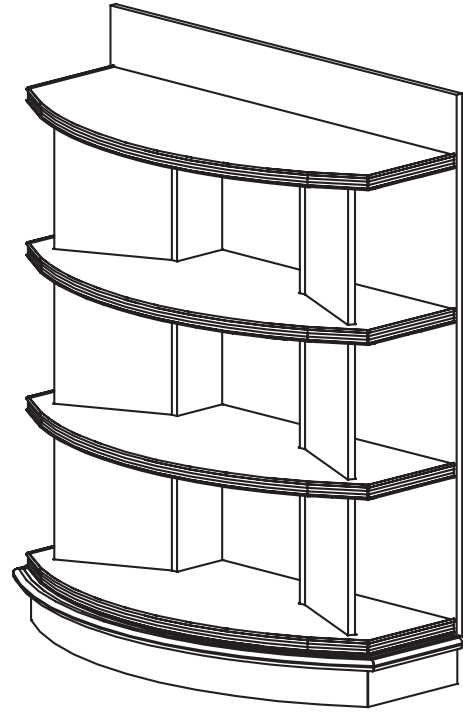

4-LEVEL WINGED WINE END CAP

140 Park Street • Milo, Maine 04463 • 800.332.5507 TEL • 207.943.5632 FAX • JSISTOREFIXTURES.COM
Milo, Maine • Bangor, Maine • Payson, Utah • Greenville, South Carolina • Collingwood, Ontario

4-LEVEL WINGED WINE END CAP

DESCRIPTION

Drive sales by creating eye-catching promotional End Caps. Use in your wine department or any high-impact location in the store.

FEATURES

- 4 Levels of Merchandising Area for Wine/Liquor
- Heavy Duty Levelers for Easy Installation
- Metal PTM
- ABS Shelf Liners
- Variety of Colors/Options

APPLICATIONS

- Use as an End Cap on Wall Units
- Use as an End Cap on Gondola Shelving

STYLE	ITEM #	SIZES W x D x H
4-LEVEL WINGED WINE END CAP	C-WD-WEND	36" X 21" X 58" 42" X 21" X 58" 48" X 21" X 58"

MATERIALS, FINISHES, AND ACCESSORIES