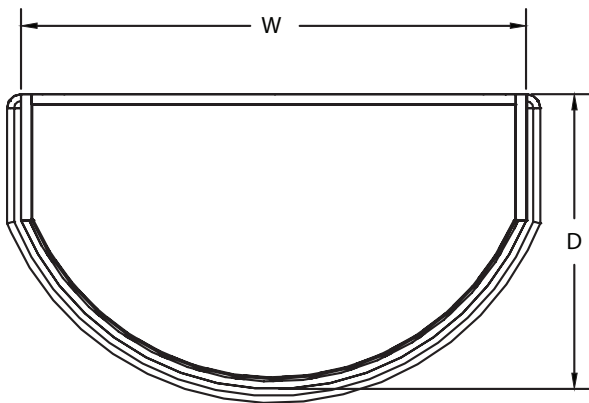

4-LEVEL CURVED WINE END CAP

DESCRIPTION

Drive sales by creating eye-catching promotional End Caps. Use in your wine department or any high-impact location in the store.

FEATURES

- 4 Levels of Merchandising Area for Wine/Liquor
- Heavy Duty Levelers for Easy Installation
- Metal PTM
- ABS Shelf Liners
- Variety of Colors/Options

APPLICATIONS

- Use as an End Cap on Wall Units
- Use as an End Cap on Gondola Shelving

STYLE	ITEM #	SIZES W x D x H
4-LEVEL CURVED WINE END CAP	C-WD-CEND	36" X 21" X 58" 42" X 21" X 58" 48" X 21" X 58"

MATERIALS, FINISHES, AND ACCESSORIES