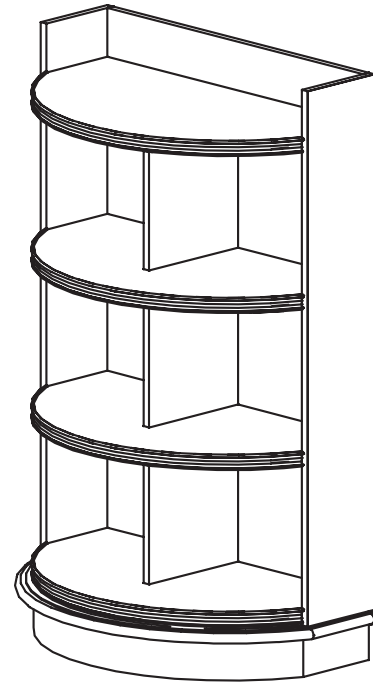

4-LEVEL CURVED WINE END CAP

140 Park Street • Milo, Maine 04463 • 800.332.5507 TEL • 207.943.5632 FAX • JSISTOREFIXTURES.COM
Milo, Maine • Bangor, Maine • Payson, Utah • Greenville, South Carolina • Collingwood, Ontario

4-LEVEL CURVED WINE END CAP

DESCRIPTION

Drive sales by creating eye-catching promotional End Caps. Use in your wine department or any high-impact location in the store.

FEATURES

- 4 Levels of Merchandising Area for Wine/Liquor
- Heavy Duty Levelers for Easy Installation
- Metal PTM
- ABS Shelf Liners
- Variety of Colors/Options

APPLICATIONS

- Use as an End Cap on Wall Units
- Use as an End Cap on Gondola Shelving

STYLE	ITEM #	SIZES W x D x H
4-LEVEL CURVED WINE END CAP	C-WD-CEND	36" X 21" X 58" 42" X 21" X 58" 48" X 21" X 58"

MATERIALS, FINISHES, AND ACCESSORIES