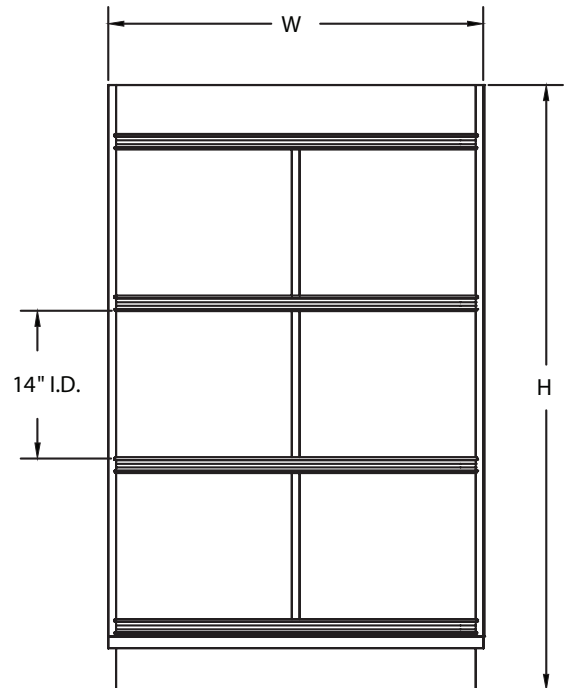

4-LEVEL CURVED WINE END CAP

DESCRIPTION

Drive sales by creating eye-catching promotional End Caps. Use in your wine department or any high-impact location in the store.

FEATURES

- 4 Levels of Merchandising Area for Wine/Liquor
- Heavy Duty Levelers for Easy Installation
- Metal PTM
- ABS Shelf Liners
- Variety of Colors/Options

APPLICATIONS

- Use as an End Cap on Wall Units
- Use as an End Cap on Gondola Shelving

STYLE	ITEM #	SIZES W x D x H
4-LEVEL CURVED WINE END CAP	C-WD-CEND	36" X 21" X 58" 42" X 21" X 58" 48" X 21" X 58"

MATERIALS, FINISHES, AND ACCESSORIES